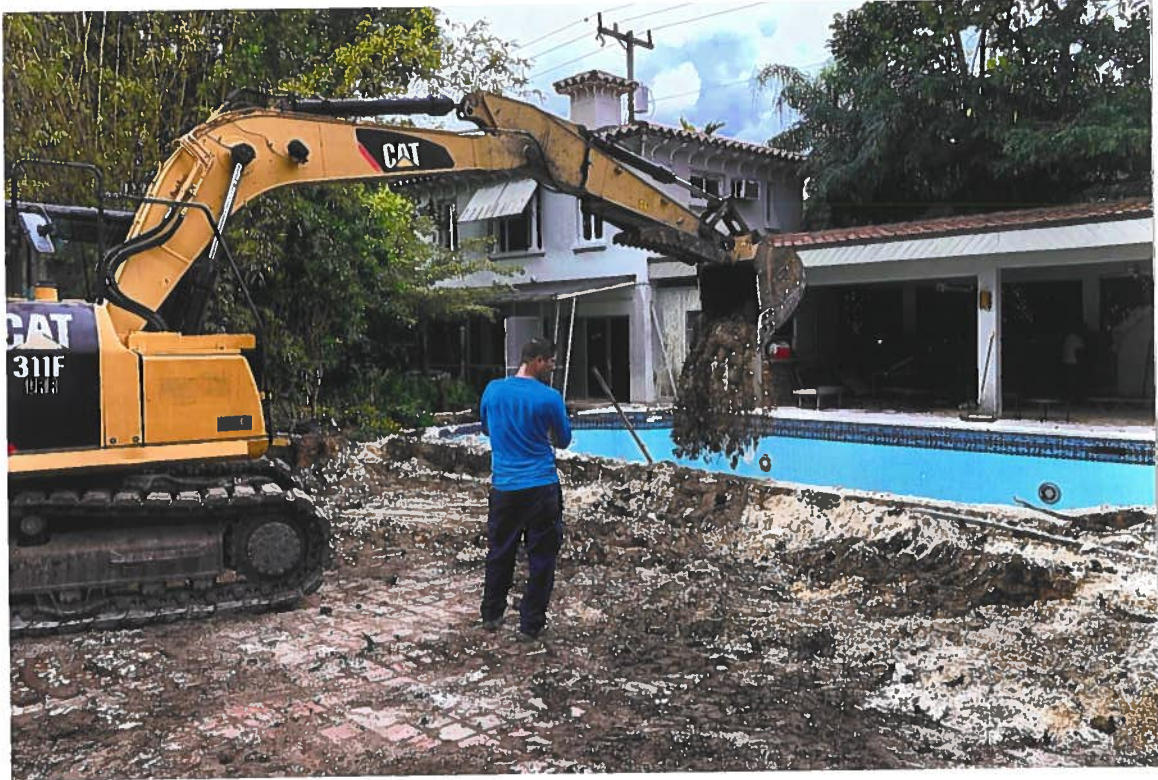

ADDITIONAL WORK UNDERTAKEN DURING RESTORATION

REMOVED PREVIOUS NON-COMPATIBLE ADDITIONS

ADDITIONAL WORK UNDERTAKEN DURING RESTORATION

RELOCATED POOL IN ORDER TO  
PROVIDE ACCESS TO ORIGINAL GARAGE

ADDITIONAL WORK UNDERTAKEN DURING RESTORATION

REPLACED ROOF

ADDITIONAL WORK UNDERTAKEN DURING RESTORATION

REPLACED ROOF (CONTINUED)

ADDITIONAL WORK UNDERTAKEN DURING RESTORATION

REPAIRED COMPROMISED STUCCO

ADDITIONAL WORK UNDERTAKEN DURING RESTORATION