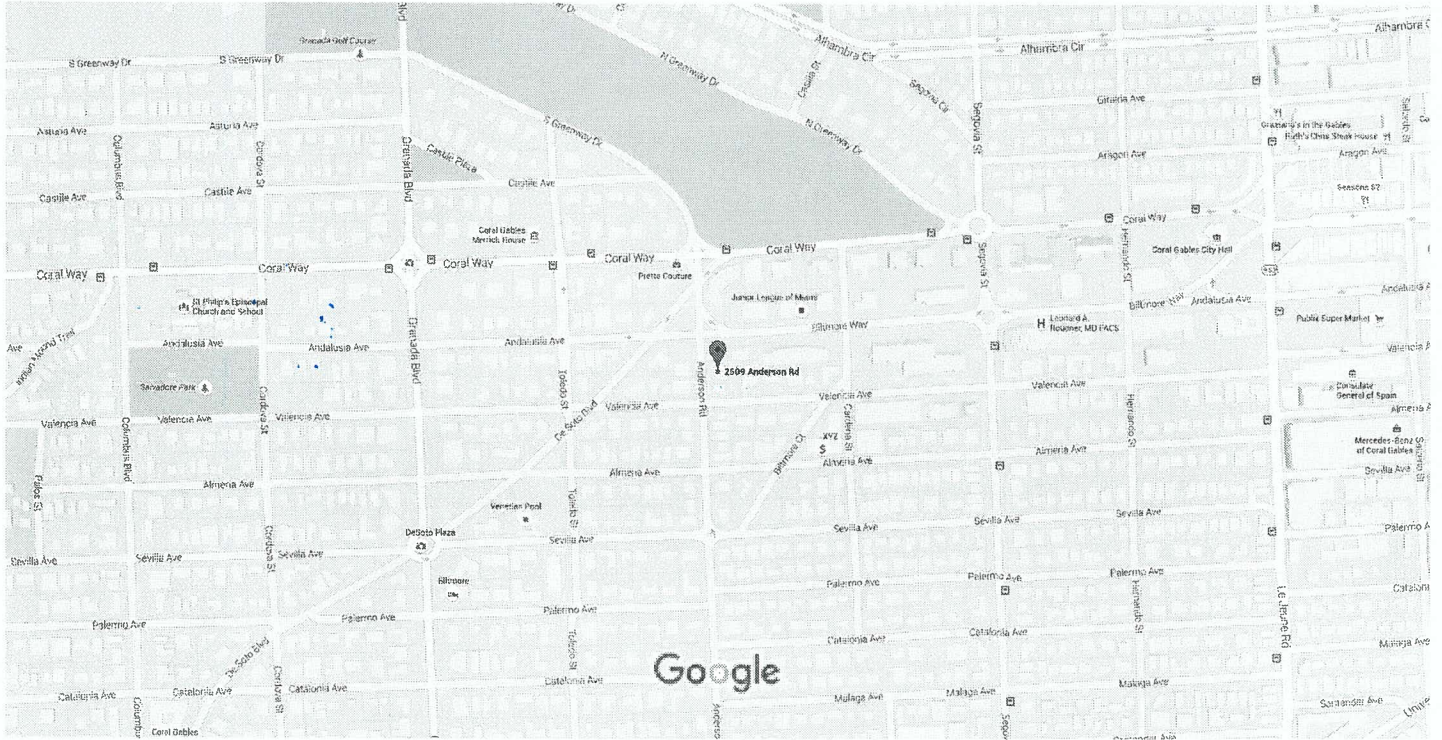

September 2, 2015

Art Advisory Panel
C/O Dona Spain
2327 Salzedo St
2nd Floor
Coral Gables, FL 33134

Ref: 444 Valencia Ave, 2509 Anderson Road

To whom it may concern:

Torre Companies is acting as development partner for MG Developer Miami LLC who is in the process of developing “two” new projects in the City of Coral Gables. The first project is Townhouse on Valencia Phase 2 located at 444 Valencia Ave which is in the permit processing stage and anticipated to be ready in a few weeks. A Design Concept was not considered for the Valencia project, being that it is a row house design which does not provide adequate spaces for Art in Public Places in the area. However, for the Beatrice Row project which is located at 2509 Anderson Road, does have a way to use the art to benefit the project and the immediate surrounding area. We have a concept design development in place for Beatrice Row and have selected the artist for the Art In Public Places to be, R & R Studios Roberto Behar & Rosario Marquardt. These projects are located close to each other, therefore it would make for a much nicer project and also for more of an impact on the neighborhood if we can combine both fees for one leading-edge project.

Sincerely

Venancio Torre

TORRE
CONSTRUCTION & DEVELOPMENT

208 Andalusia Avenue | Coral Gables, Florida 33134 | 305.442.9494

WWW.TORRECOMPANIES.COM | CGC1519185

Google Maps 2509 Anderson Rd Beatrice Row

Map data ©2015 Google 200 ft

2509 Anderson Rd
Coral Gables, FL 33134

BEATRICE ROW PROJECT
9 TOWNHOMES

Explore this area
Search nearby

Google Maps 444 Valencia Ave Valencia Townhouse Phase 2

Map data ©2015 Google 200 ft

444 Valencia Ave
Coral Gables, FL 33134

TOWNHOUSE ON VALENCIA
4 TOWN HOUSES

Street View

Explore this area
Search nearby