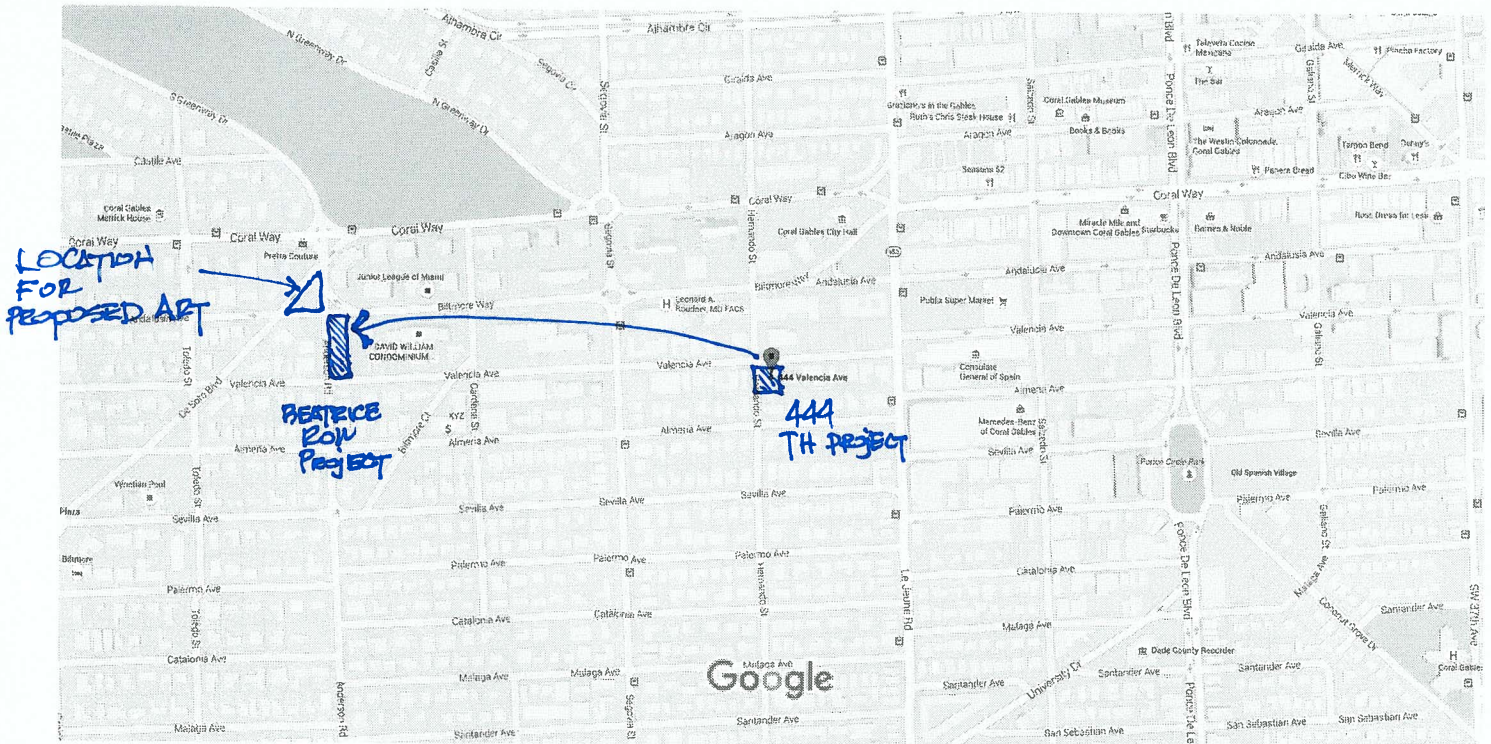

September 2, 2015

Art Advisory Panel
C/O Dona Spain
2327 Salzedo St
2nd Floor
Coral Gables, FL 33134

Ref: 444 Valencia Ave, 2509 Anderson Road

To whom it may concern:

Torre Companies is acting as development partner for MG Developer Miami LLC who is in the process of developing “two” new projects in the City of Coral Gables. The first project is Townhouse on Valencia Phase 2 located at 444 Valencia Ave which is in the permit processing stage and anticipated to be ready in a few weeks. A Design Concept was not considered for the Valencia project, being that it is a row house design which does not provide adequate spaces for Art in Public Places in the area. However, for the Beatrice Row project which is located at 2509 Anderson Road, does have a way to use the art to benefit the project and the immediate surrounding area. We have a concept design development in place for Beatrice Row and have selected the artist for the Art In Public Places to be, R & R Studios Roberto Behar & Rosario Marquardt. These projects are located close to each other, therefore it would make for a much nicer project and also for more of an impact on the neighborhood if we can combine both fees for one leading-edge project.

Sincerely

Venancio Torre

TORRE
CONSTRUCTION & DEVELOPMENT

208 Andalusia Avenue | Coral Gables, Florida 33134 | 305.442.9494

WWW.TORRECOMPANIES.COM | CGC1519185

Google Maps 2509 Anderson Rd Beatrice Row

Map data ©2015 Google 200 ft

2509 Anderson Rd
Coral Gables, FL 33134

BEATRICE ROW PROJECT
9 TOWNHOMES

Explore this area
Search nearby

Google Maps 444 Valencia Ave Valencia Townhouse Phase 2

Map data ©2015 Google 200 ft

444 Valencia Ave
Coral Gables, FL 33134

TOWNHOUSE ON VALENCIA
4 TOWN HOUSES

Street View

Explore this area
Search nearby