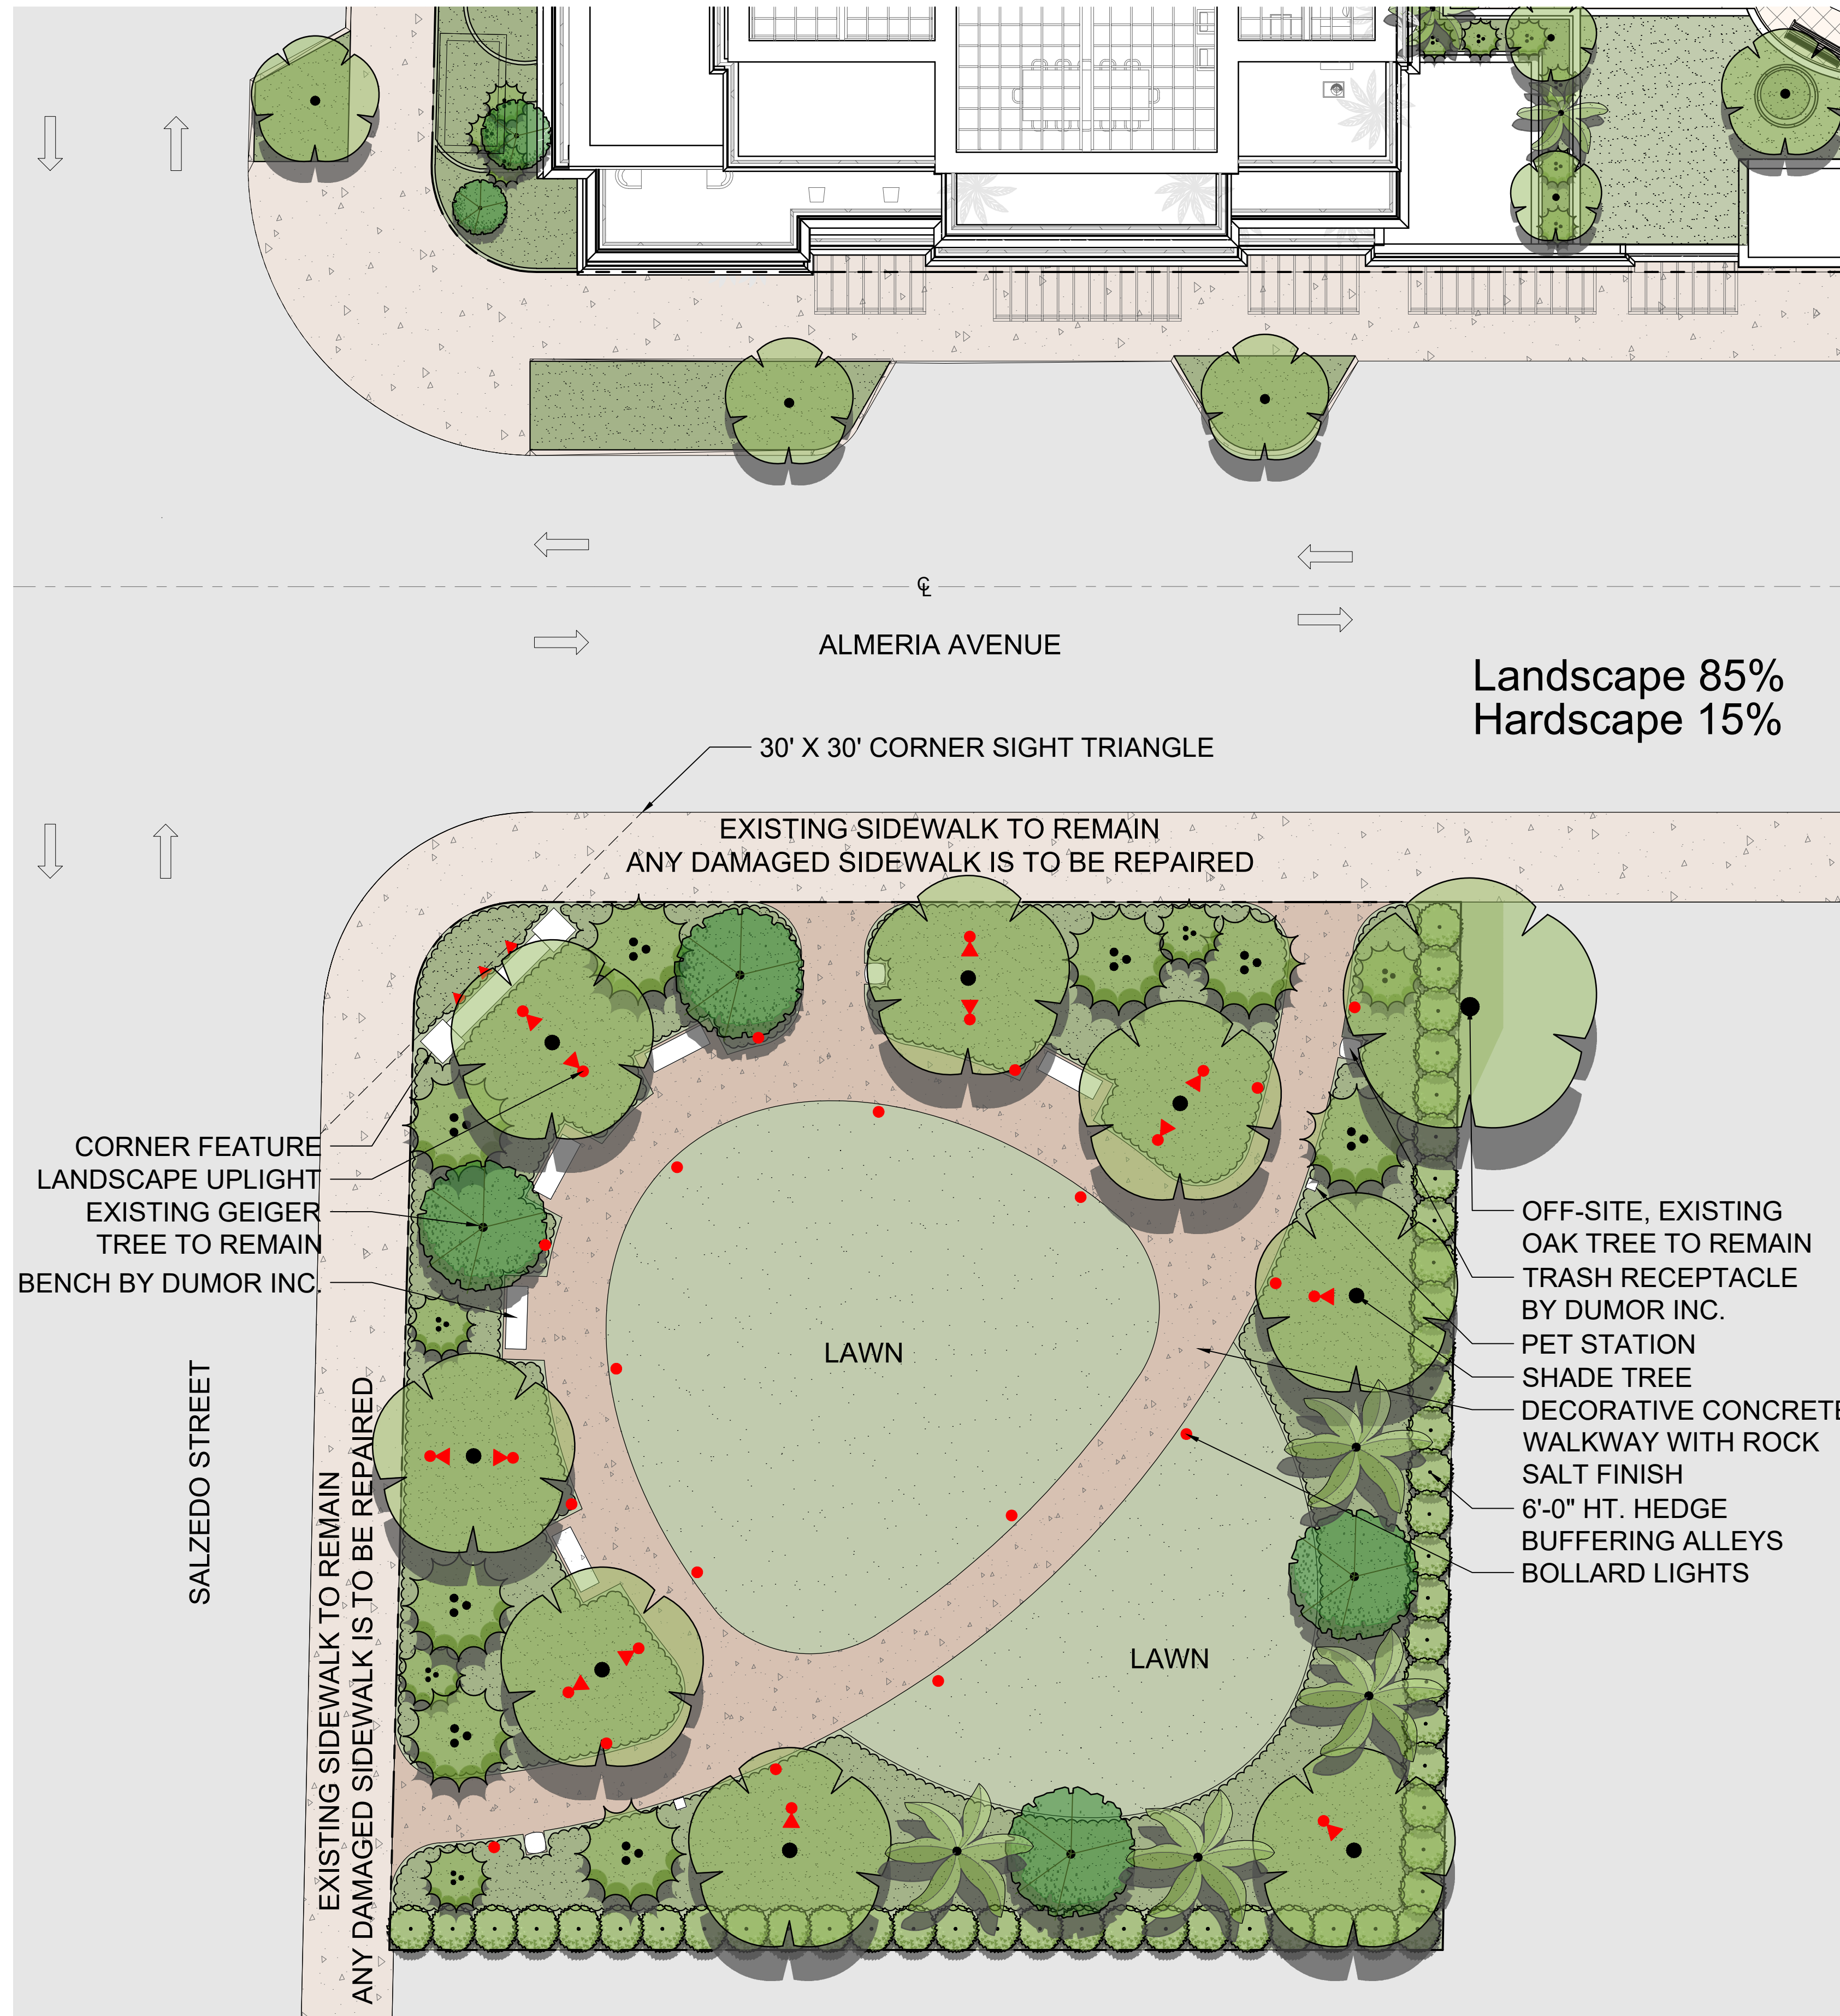

PARK INCLUDES A MODERN, FORMAL PLANT PALETTE INCORPORATING EXISTING TREES

DECORATIVE AND PATHWAY LIGHTING

CORNER SIGN WITH OOLITE BLOCK CAP

CONTRASTING PINK WALKWAY WITH ROCK SALT FINISH

WALKING PATHS & OPEN LAWN WITH BENCHES, TRASH RECEPTACLES, AND PET STATION

REGENCY PARC

Public Park Schematic Design