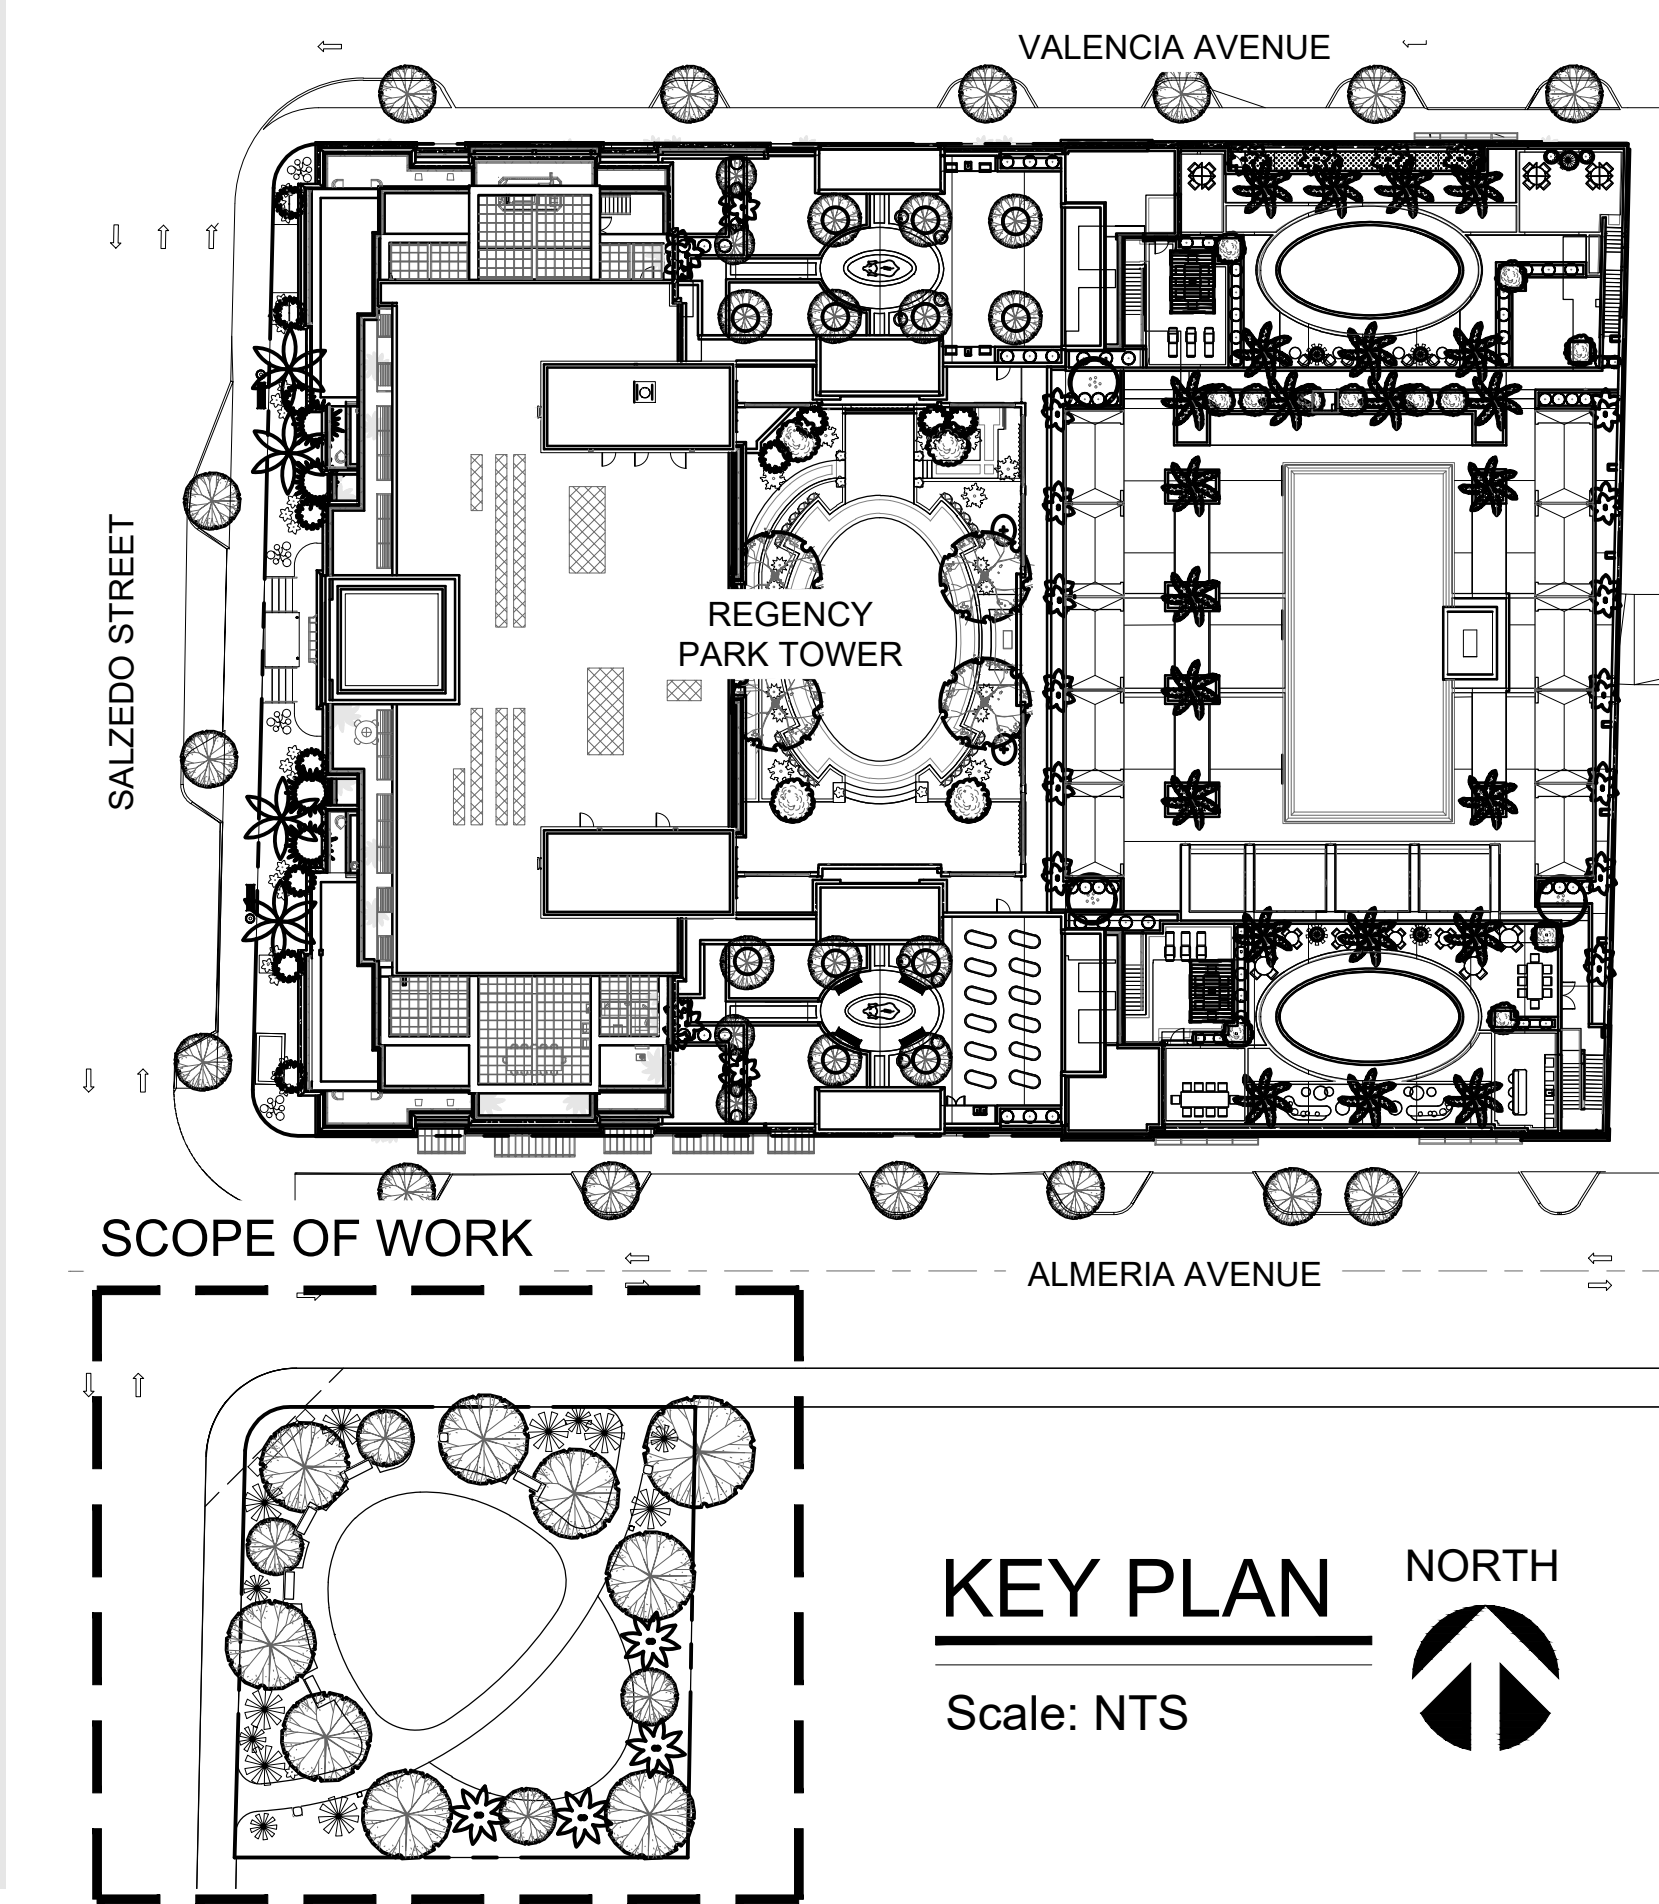

PARK INCLUDES A MODERN, FORMAL PLANT PALETTE INCORPORATING EXISTING TREES

DECORATIVE AND PATHWAY LIGHTING

CORNER SIGN WITH OOLITE BLOCK CAP

CONTRASTING PINK WALKWAY WITH ROCK SALT FINISH

WALKING PATHS & OPEN LAWN WITH BENCHES, TRASH RECEPTACLES, AND PET STATION

REGENCY PARC

Public Park Schematic Design