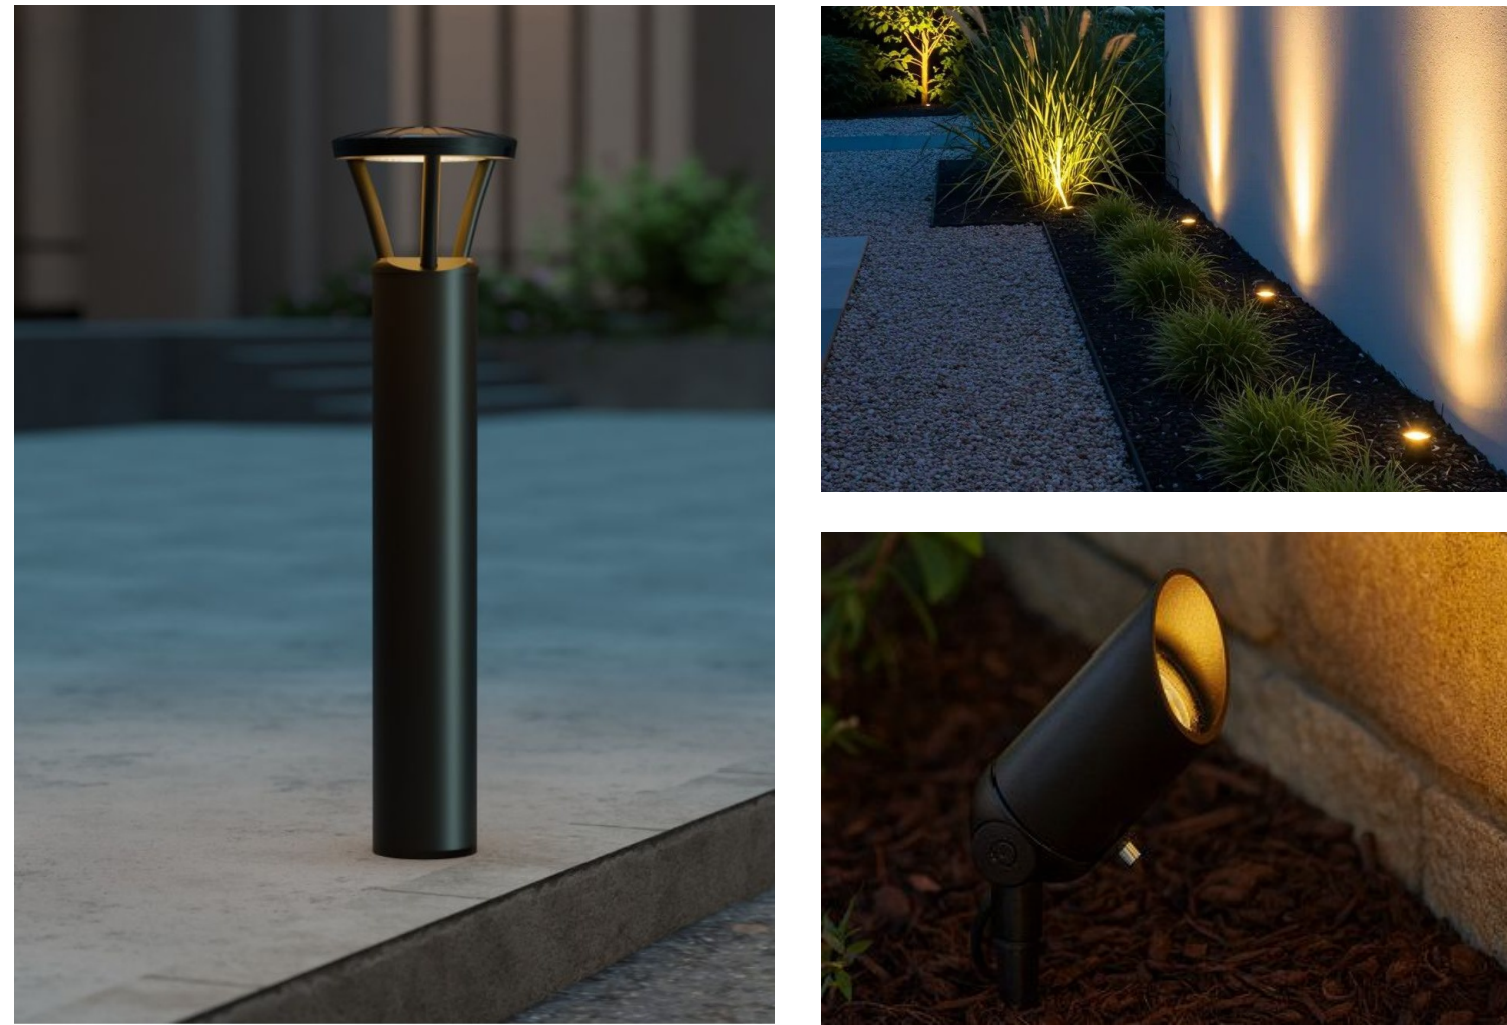

PARK INCLUDES A MODERN, FORMAL PLANT PALETTE INCORPORATING EXISTING TREES

DECORATIVE AND PATHWAY LIGHTING

CORNER SIGN WITH OOLITE BLOCK CAP

CONTRASTING PINK WALKWAY WITH ROCK SALT FINISH

WALKING PATHS & OPEN LAWN WITH BENCHES, TRASH RECEPTACLES, AND PET STATION