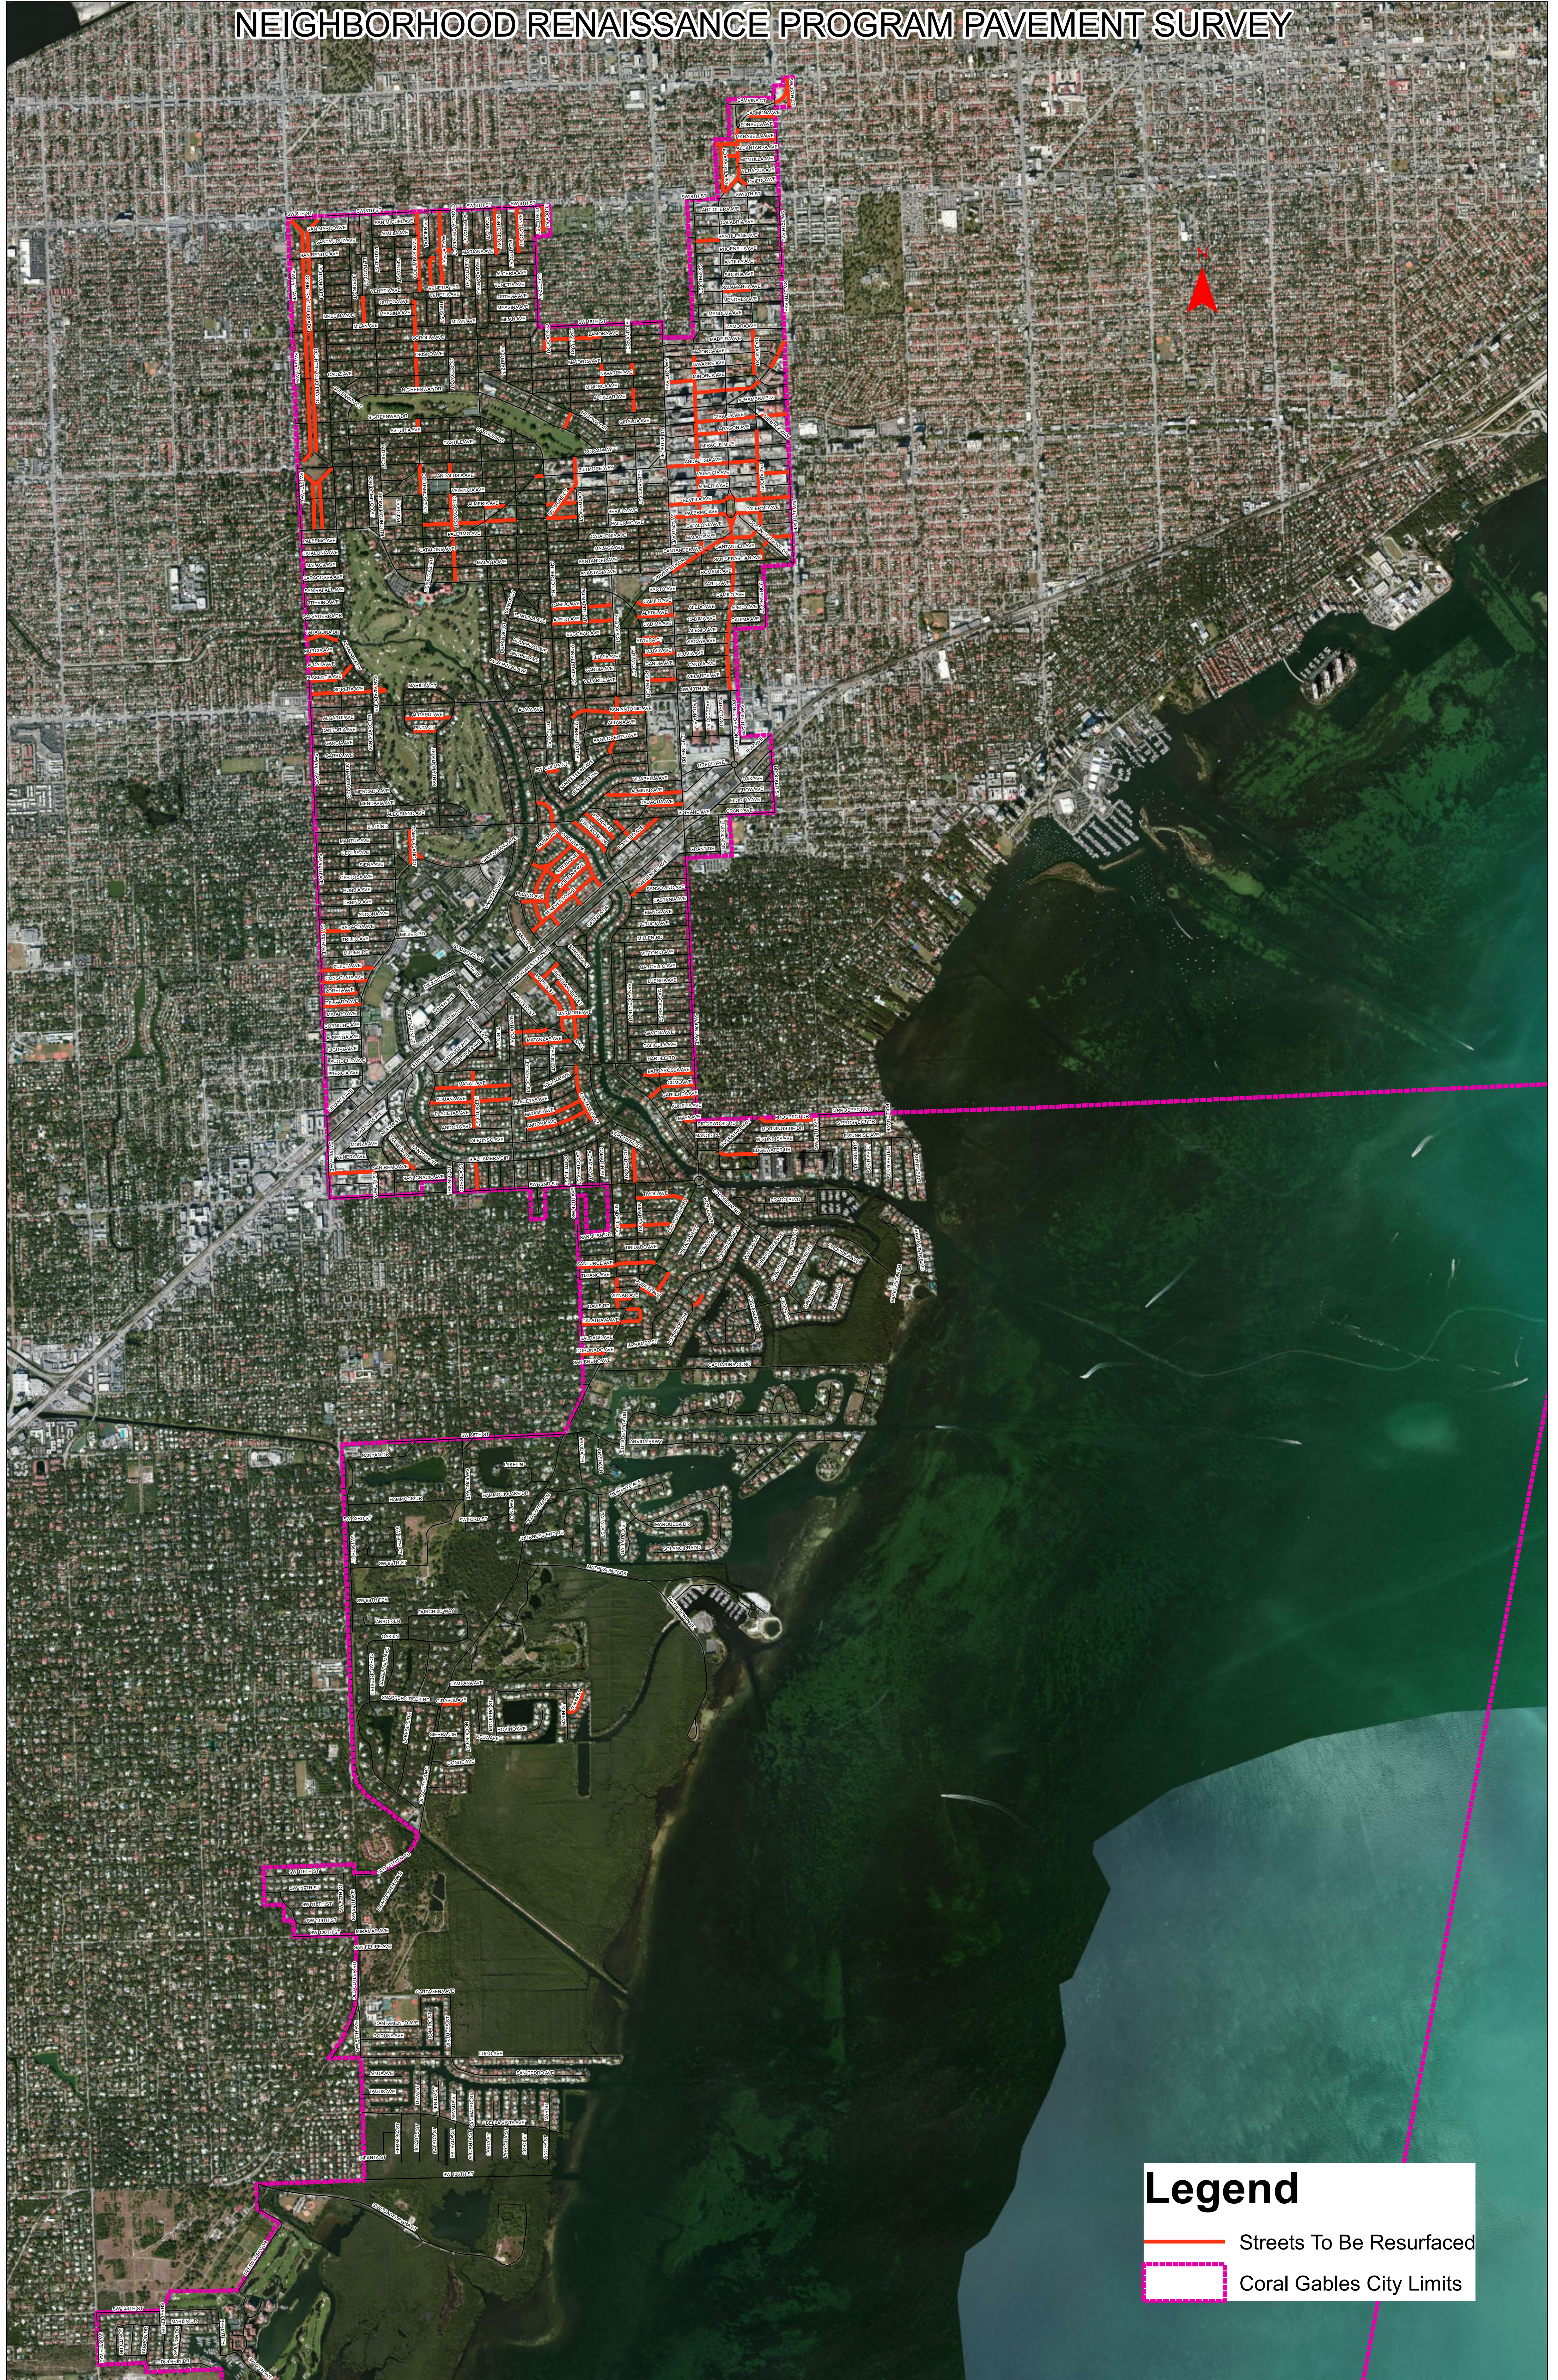

NEIGHBORHOOD RENAISSANCE PROGRAM PAVEMENT SURVEY

Legend

- Streets To Be Resurfaced
- Coral Gables City Limits