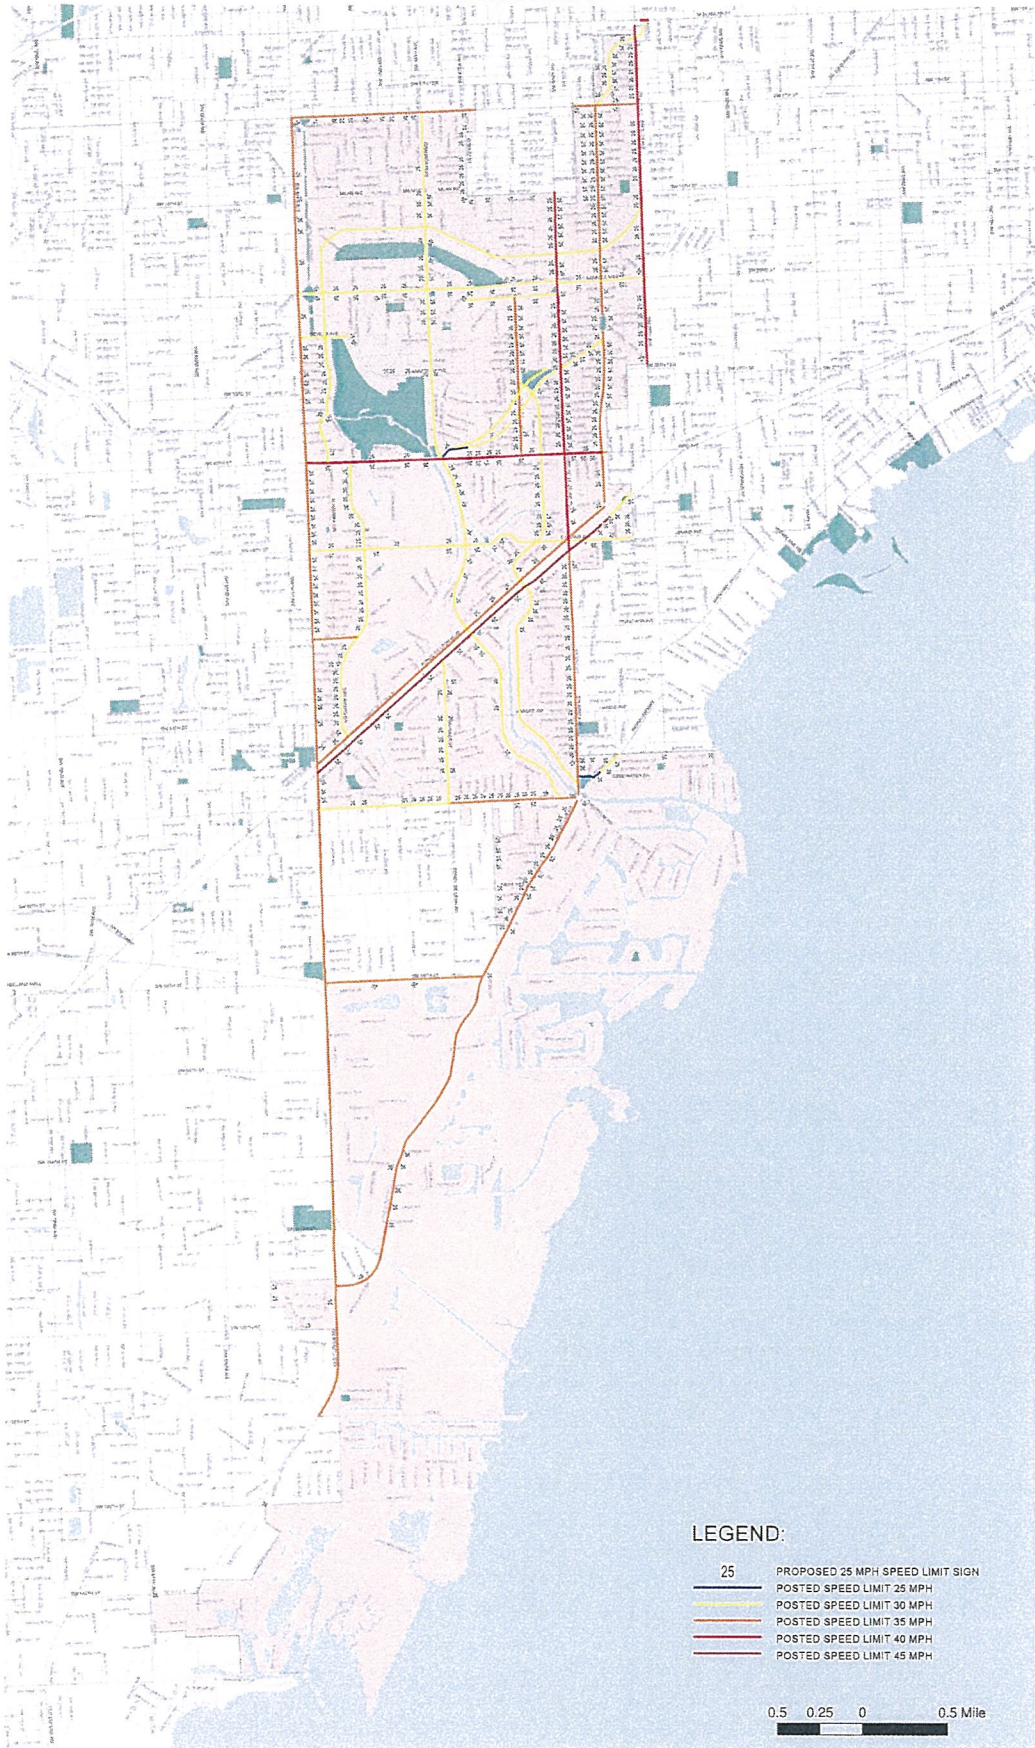

CITY OF CORAL GABLES

SPEED LIMITS

LEGEND:

- 25 PROPOSED 25 MPH SPEED LIMIT SIGN
- POSTED SPEED LIMIT 25 MPH
- POSTED SPEED LIMIT 30 MPH
- POSTED SPEED LIMIT 35 MPH
- POSTED SPEED LIMIT 40 MPH
- POSTED SPEED LIMIT 45 MPH

0.5 0.25 0 0.5 Mile