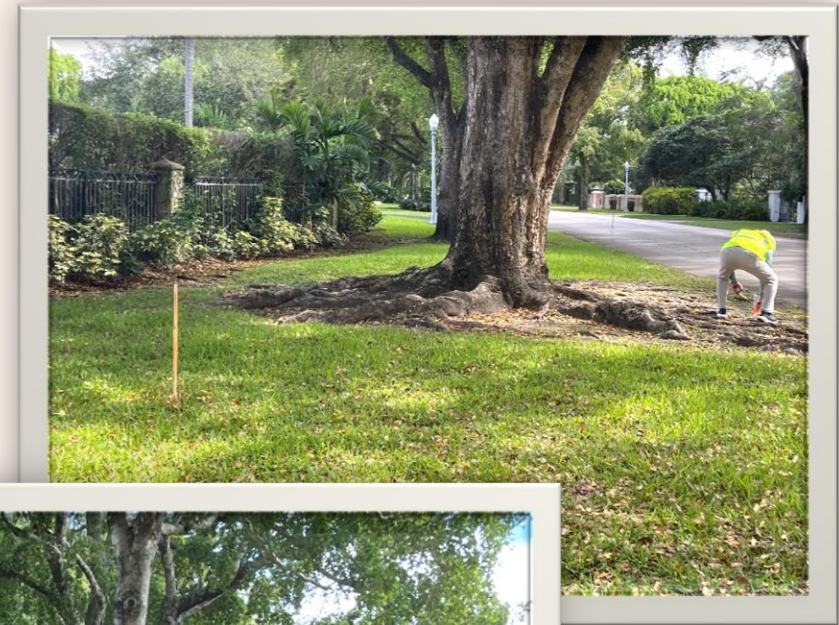

SIDEWALKS UPDATE

JUNE 13, 2023

**CORAL
GABLES**®
THE CITY BEAUTIFUL

UNIVERSITY DRIVE UPDATE

UNIVERSITY DRIVE

- FROM BIRD RD TO BLUE RD
- ANTICIPATED CONSTRUCTION START DATE: JUNE 2023

ALHAMBRA CIRCLE UPDATE

ALHAMBRA CIRCLE

- FROM SOUTH OF SALVATIERRA DR TO SAN RAFAEL AVE
- ANTICIPATED CONSTRUCTION START DATE: 4TH QUARTER 2023
- PENDING ARBORIST REPORT

BLUE ROAD UPDATE

BLUE ROAD

- FROM RIVIERA COUNTRY CLUB TO BILTMORE DR
- ANTICIPATED CONSTRUCTION START DATE: JANUARY 2024