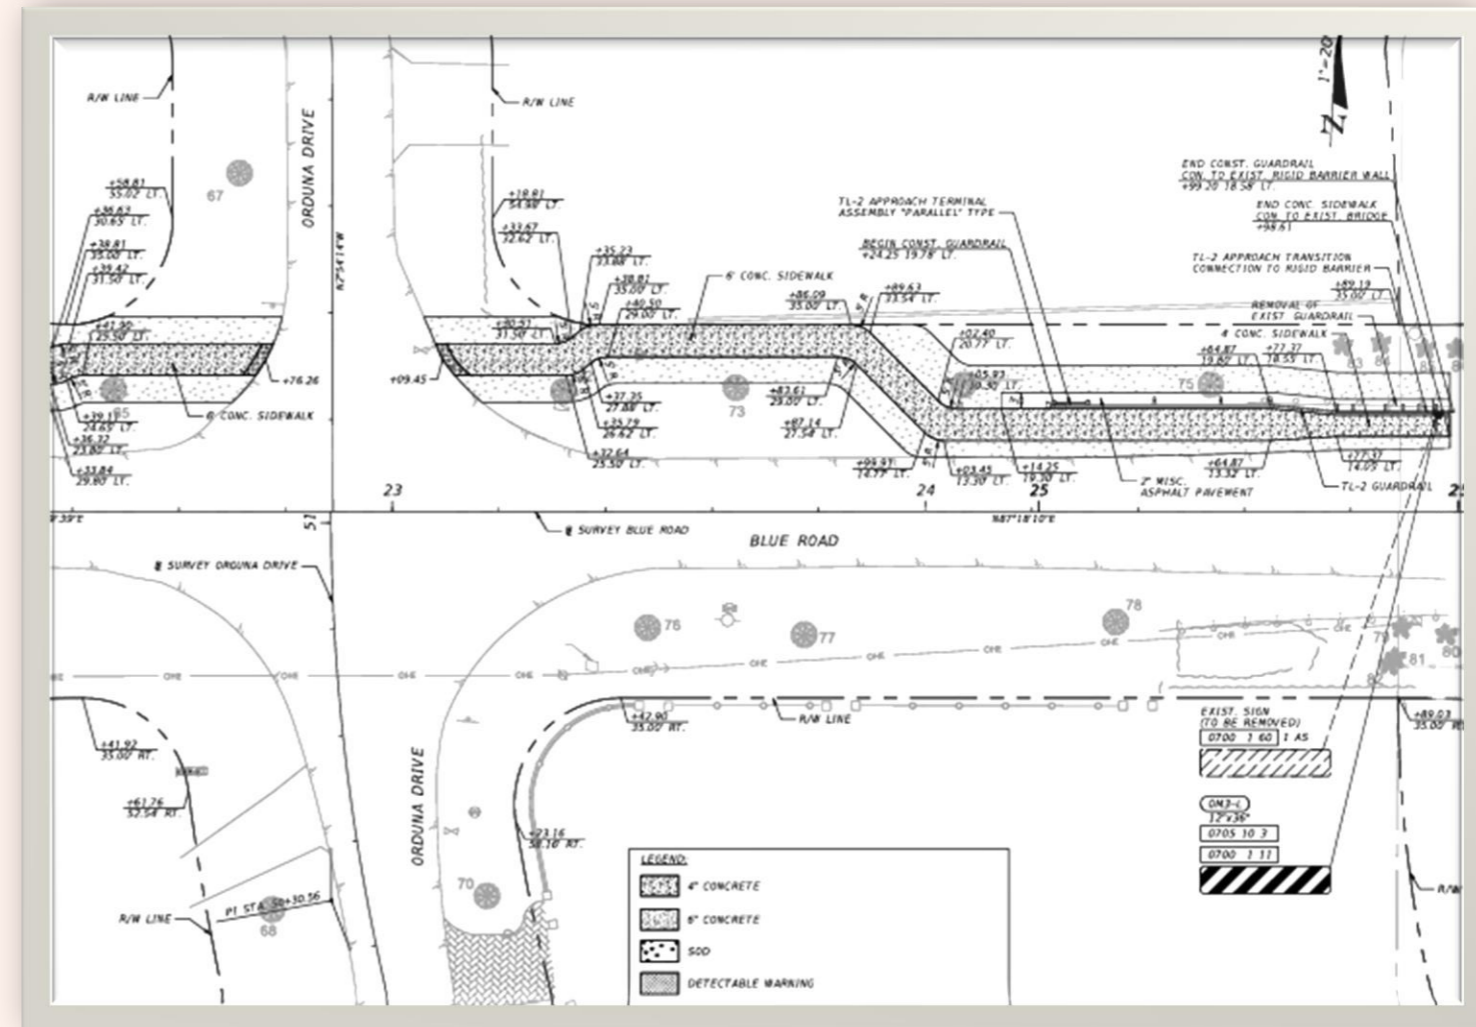

ALHAMBRA CIRCLE

- FROM SOUTH OF SALVATIERRA DR TO SAN RAFAEL AVE
- ANTICIPATED CONSTRUCTION START DATE: 4TH QUARTER 2023
- PENDING ARBORIST REPORT

BLUE ROAD UPDATE

BLUE ROAD

- FROM RIVIERA COUNTRY CLUB TO BILTMORE DR
- ANTICIPATED CONSTRUCTION START DATE: JANUARY 2024

PISANO AVENUE UPDATE

PISANO AVENUE

- FROM CAMPO SANO AVE TO UNIVERSITY DRIVE
- ANTICIPATED CONSTRUCTION START DATE: FALL 2023

THANK YOU

CORAL
GABLES
THE CITY BEAUTIFUL