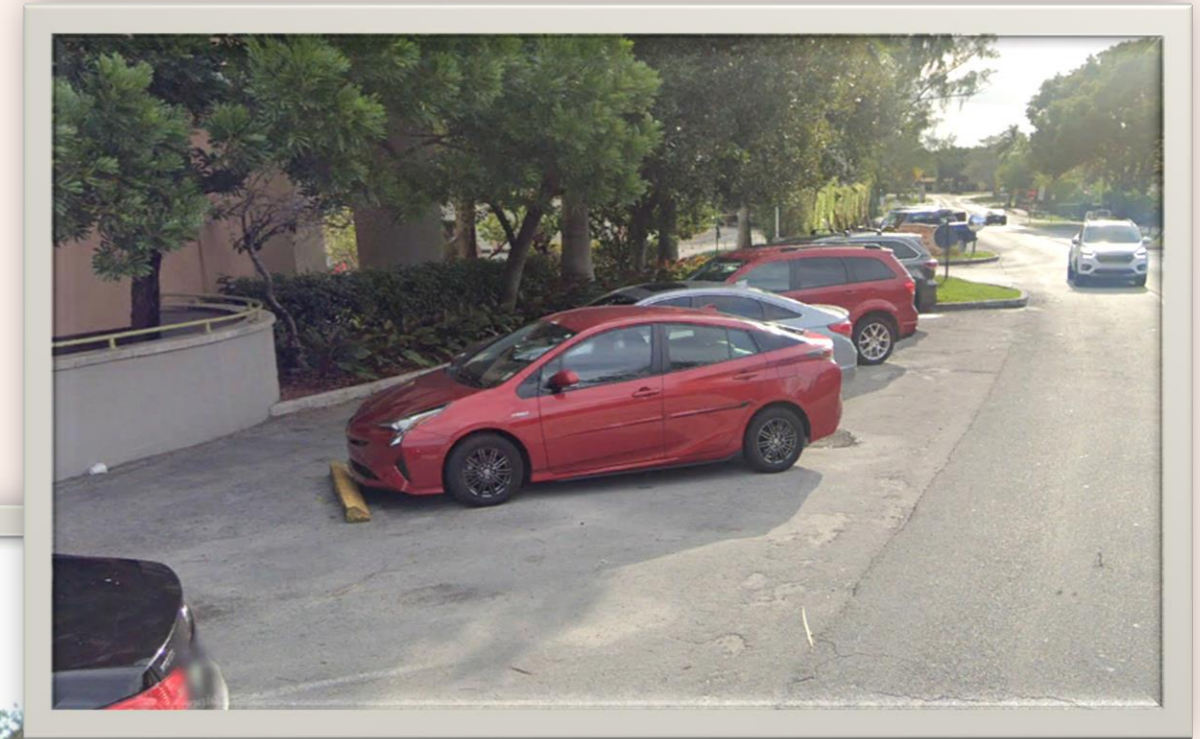

PISANO AVENUE UPDATE

PISANO AVENUE

- FROM CAMPO SANO AVE TO UNIVERSITY DRIVE
- ANTICIPATED CONSTRUCTION START DATE: FALL 2023