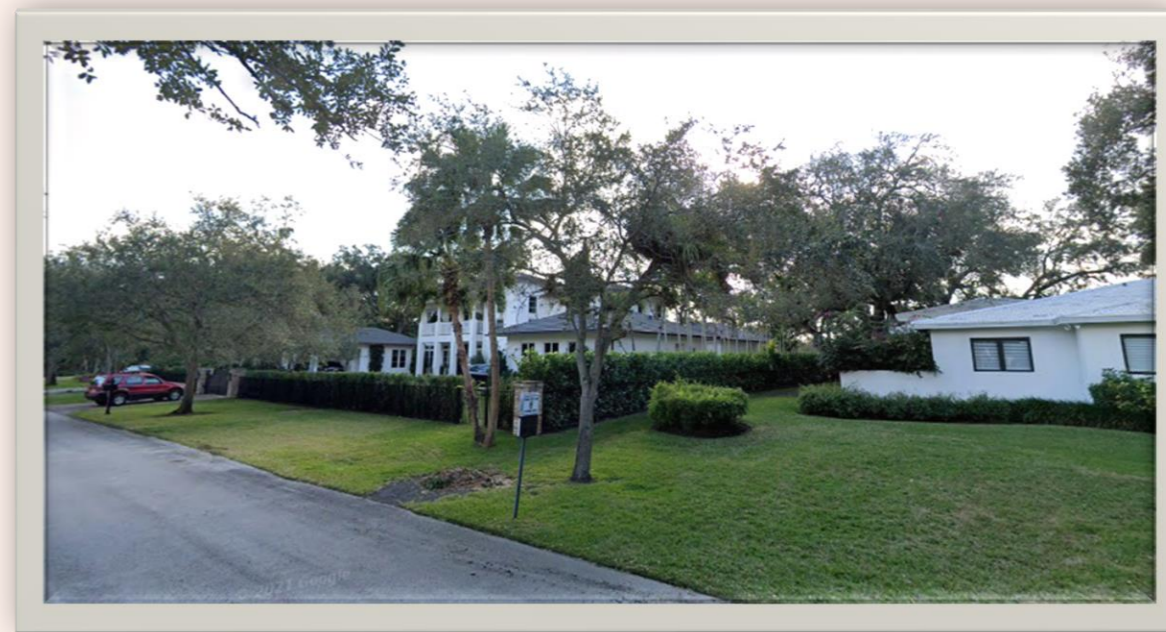

SIDEWALKS UPDATE

JUNE 13, 2023

**CORAL
GABLES**®
THE CITY BEAUTIFUL

UNIVERSITY DRIVE UPDATE

UNIVERSITY DRIVE

- FROM BIRD RD TO BLUE RD
- ANTICIPATED CONSTRUCTION START DATE: JUNE 2023

ALHAMBRA CIRCLE UPDATE

ALHAMBRA CIRCLE

- FROM SOUTH OF SALVATIERRA DR TO SAN RAFAEL AVE
- ANTICIPATED CONSTRUCTION START DATE: 4TH QUARTER 2023
- PENDING ARBORIST REPORT

BLUE ROAD UPDATE

BLUE ROAD

- FROM RIVIERA COUNTRY CLUB TO BILTMORE DR
- ANTICIPATED CONSTRUCTION START DATE: JANUARY 2024

PISANO AVENUE UPDATE

PISANO AVENUE

- FROM CAMPO SANO AVE TO UNIVERSITY DRIVE
- ANTICIPATED CONSTRUCTION START DATE: FALL 2023

THANK YOU

CORAL
GABLES
THE CITY BEAUTIFUL