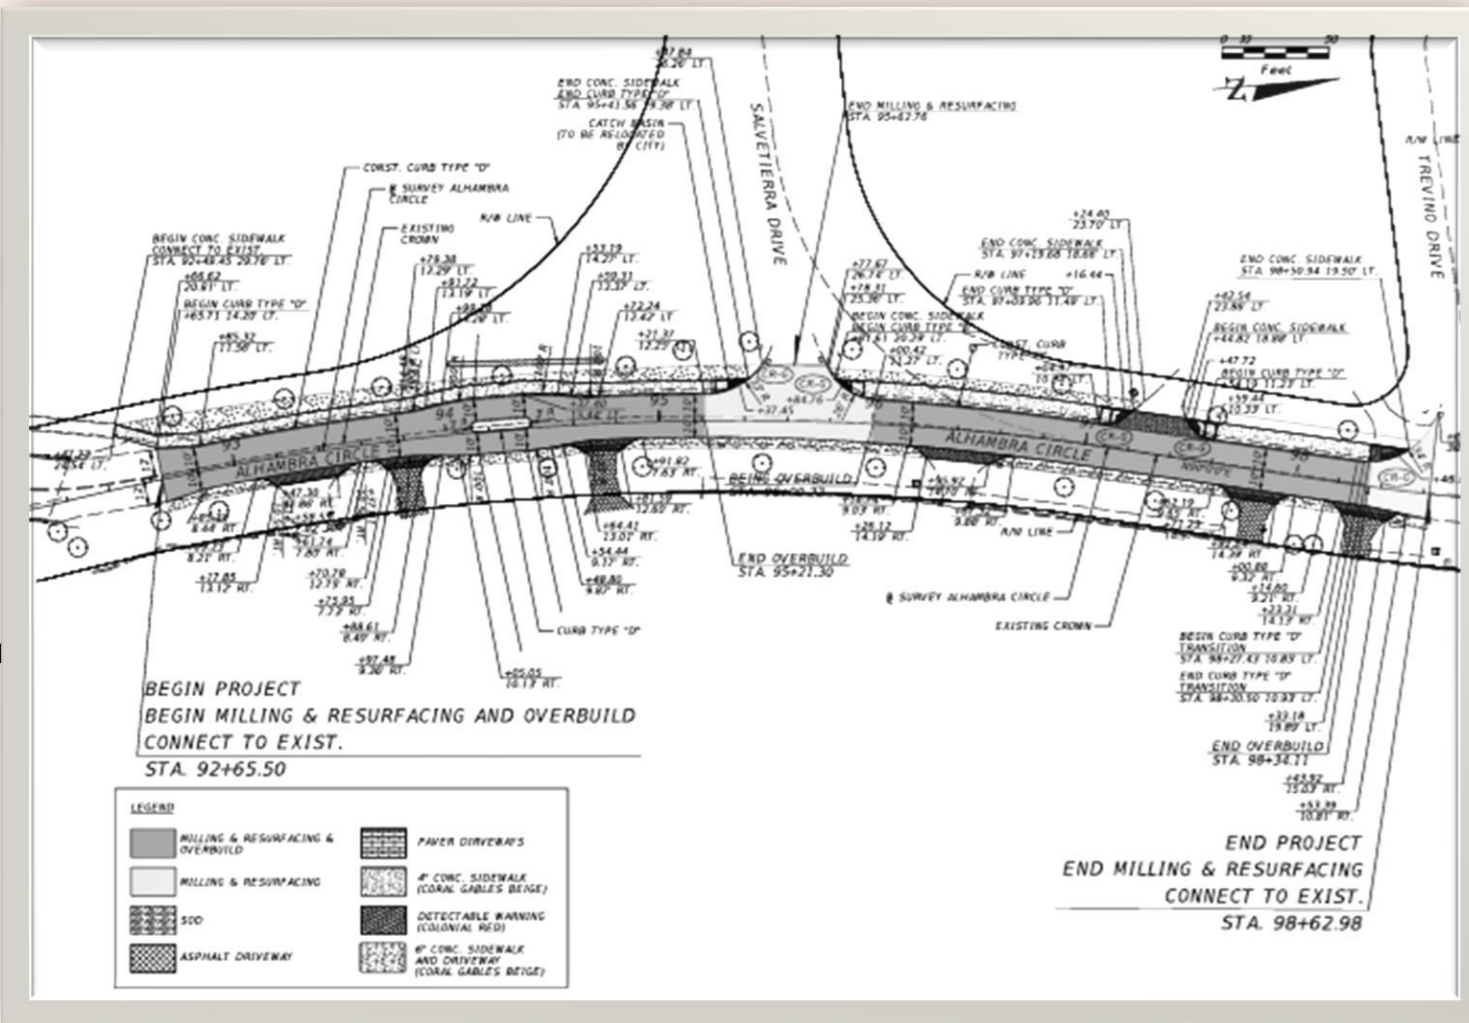

SIDEWALKS UPDATE

JUNE 13, 2023

**CORAL
GABLES**®
THE CITY BEAUTIFUL

UNIVERSITY DRIVE UPDATE

UNIVERSITY DRIVE

- FROM BIRD RD TO BLUE RD
- ANTICIPATED CONSTRUCTION START DATE: JUNE 2023

ALHAMBRA CIRCLE UPDATE

ALHAMBRA CIRCLE

- FROM SOUTH OF SALVATIERRA DR TO SAN RAFAEL AVE
- ANTICIPATED CONSTRUCTION START DATE: 4TH QUARTER 2023
- PENDING ARBORIST REPORT

BLUE ROAD UPDATE

BLUE ROAD

- FROM RIVIERA COUNTRY CLUB TO BILTMORE DR
- ANTICIPATED CONSTRUCTION START DATE: JANUARY 2024

PISANO AVENUE UPDATE

PISANO AVENUE

- FROM CAMPO SANO AVE TO UNIVERSITY DRIVE
- ANTICIPATED CONSTRUCTION START DATE: FALL 2023

THANK YOU

CORAL
GABLES
THE CITY BEAUTIFUL