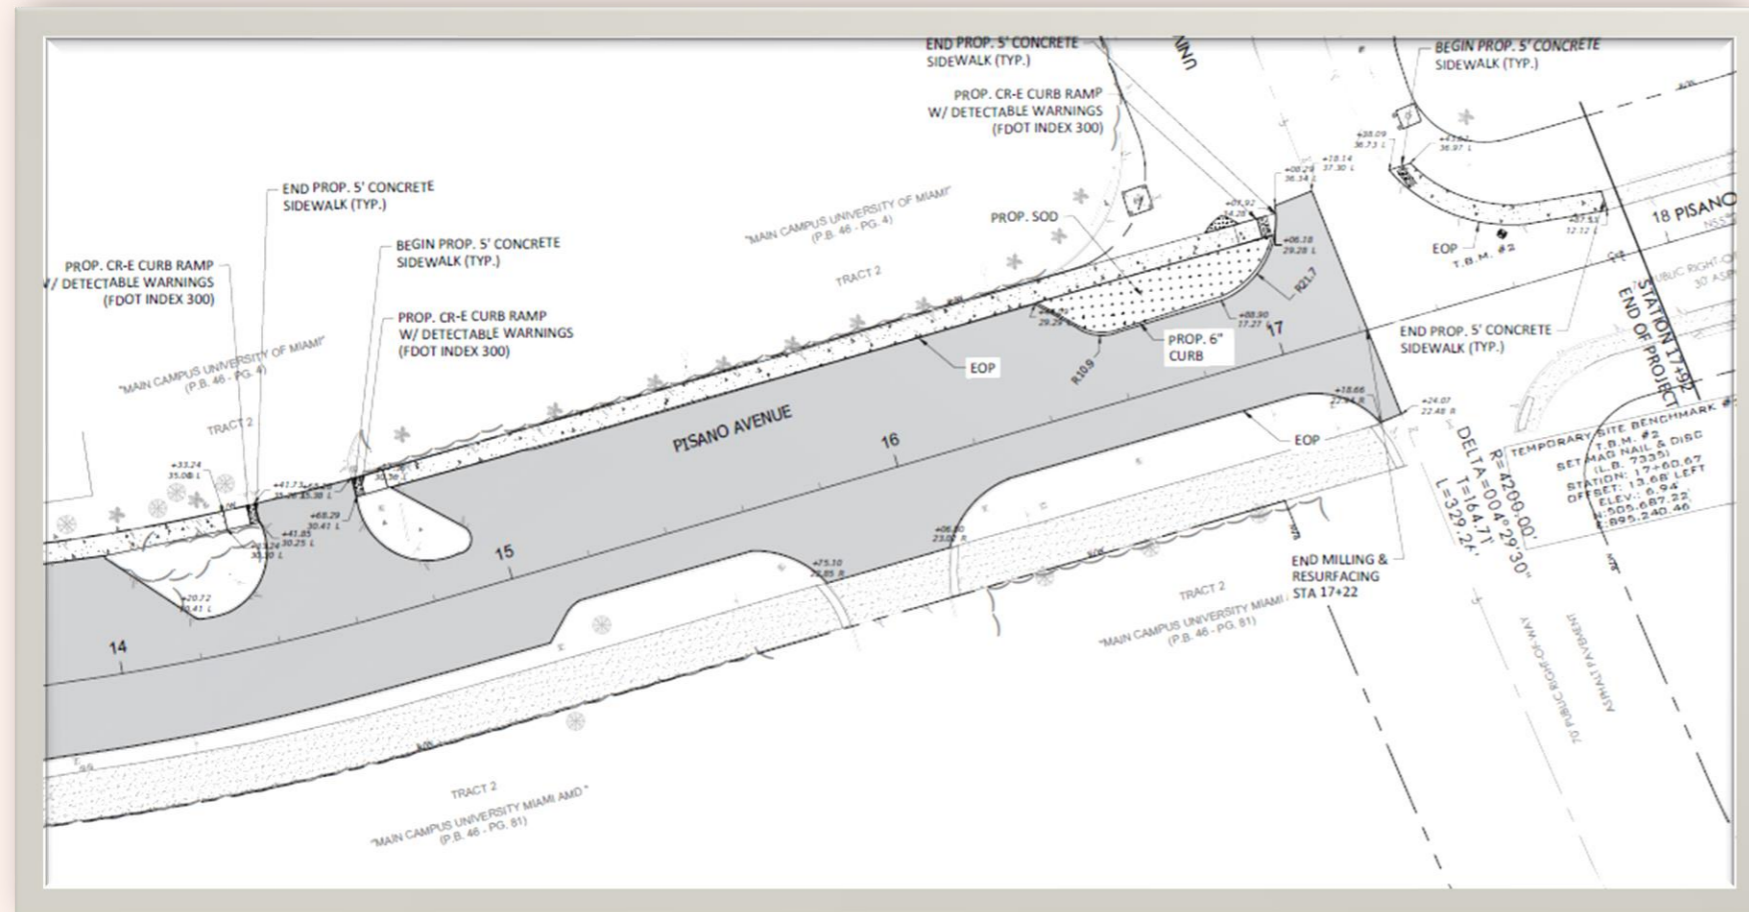

ALHAMBRA CIRCLE

- FROM SOUTH OF SALVATIERRA DR TO SAN RAFAEL AVE
- ANTICIPATED CONSTRUCTION START DATE: 4TH QUARTER 2023
- PENDING ARBORIST REPORT

BLUE ROAD UPDATE

BLUE ROAD

- FROM RIVIERA COUNTRY CLUB TO BILTMORE DR
- ANTICIPATED CONSTRUCTION START DATE: JANUARY 2024

PISANO AVENUE UPDATE

PISANO AVENUE

- FROM CAMPO SANO AVE TO UNIVERSITY DRIVE
- ANTICIPATED CONSTRUCTION START DATE: FALL 2023

THANK YOU

CORAL
GABLES
THE CITY BEAUTIFUL