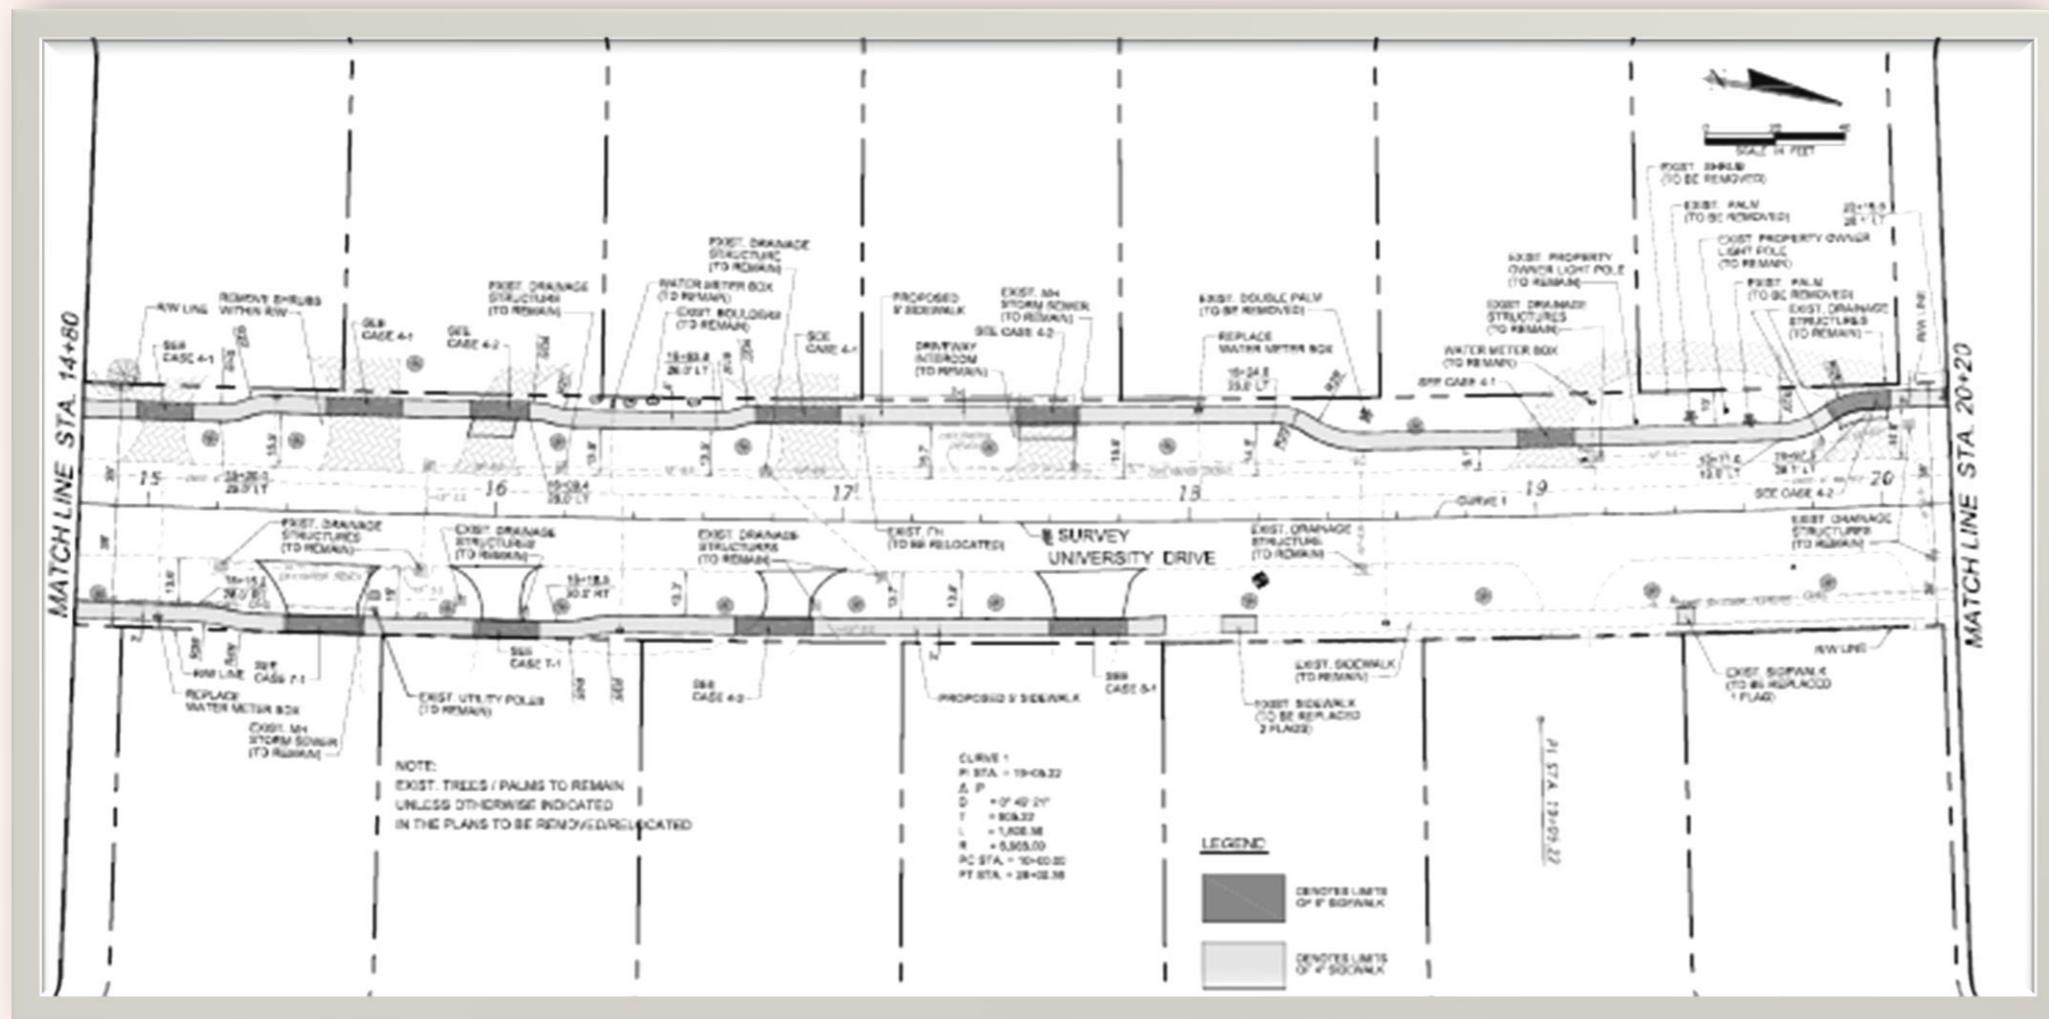

SIDEWALKS UPDATE

JUNE 13, 2023

**CORAL
GABLES**®
THE CITY BEAUTIFUL

UNIVERSITY DRIVE UPDATE

UNIVERSITY DRIVE

- FROM BIRD RD TO BLUE RD
- ANTICIPATED CONSTRUCTION START DATE: JUNE 2023

ALHAMBRA CIRCLE UPDATE

ALHAMBRA CIRCLE

- FROM SOUTH OF SALVATIERRA DR TO SAN RAFAEL AVE
- ANTICIPATED CONSTRUCTION START DATE: 4TH QUARTER 2023
- PENDING ARBORIST REPORT

BLUE ROAD UPDATE

BLUE ROAD

- FROM RIVIERA COUNTRY CLUB TO BILTMORE DR
- ANTICIPATED CONSTRUCTION START DATE: JANUARY 2024

PISANO AVENUE UPDATE

PISANO AVENUE

- FROM CAMPO SANO AVE TO UNIVERSITY DRIVE
- ANTICIPATED CONSTRUCTION START DATE: FALL 2023

THANK YOU

CORAL
GABLES
THE CITY BEAUTIFUL