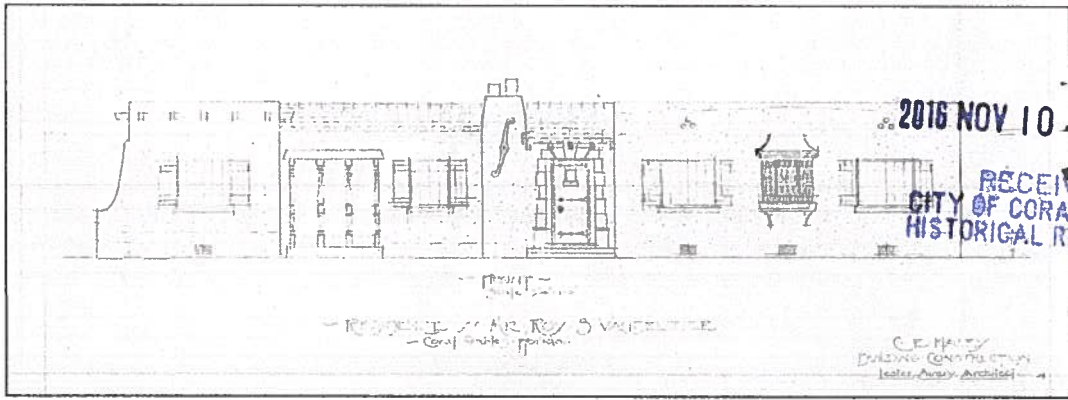

Front

Left Side

Right Side

Rear