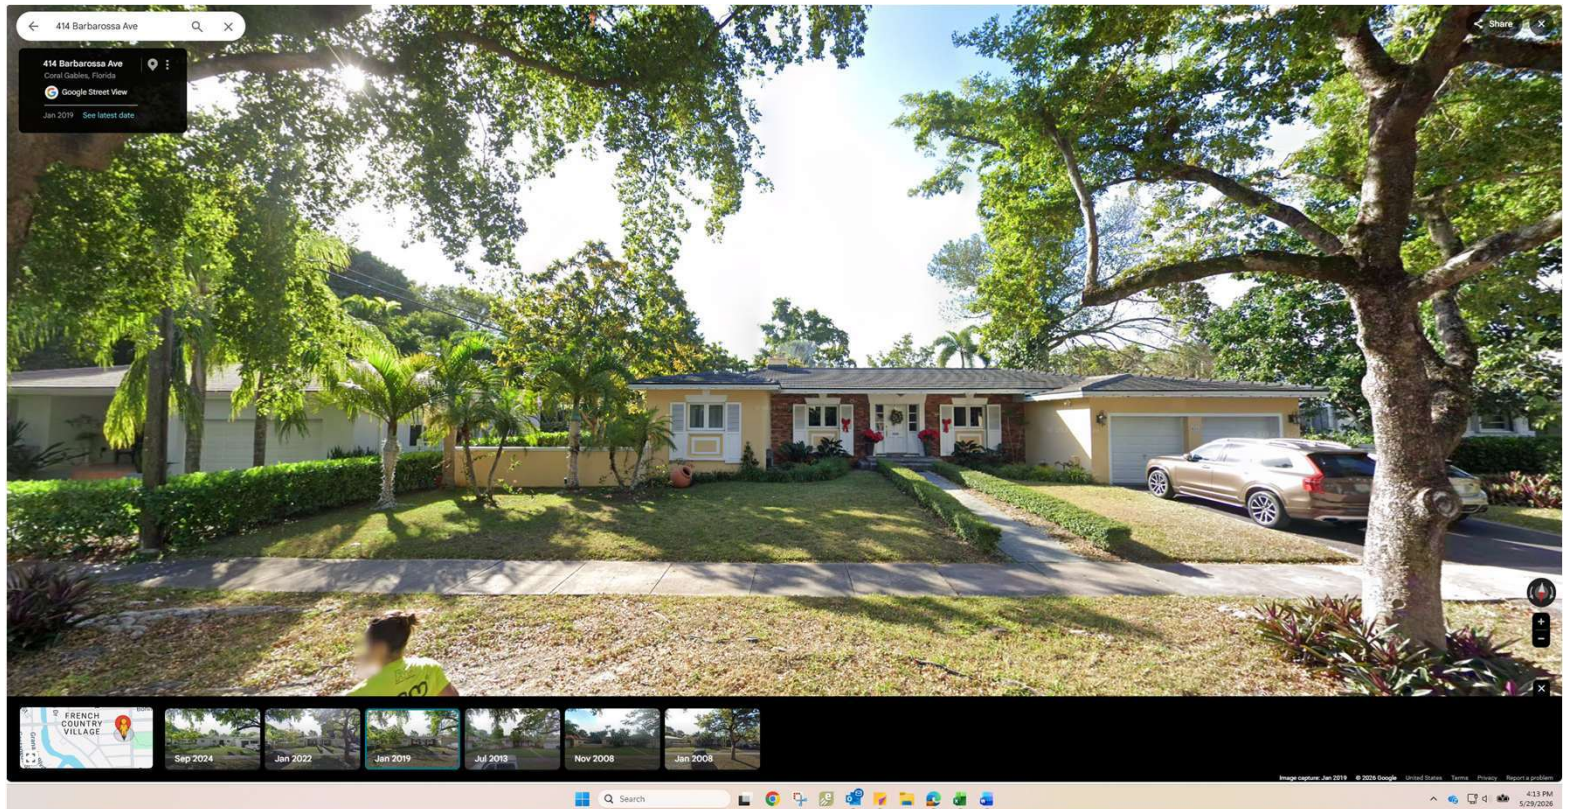

Property Photo

- New door
- Removed brick façade
- Removed decorative window elements (including the shutters)
- Lighting fixtures
- Modified landing
- Painted the property (including garage doors)

Before Photos (Google Images)

January 2019

Before Photos (Google Images)

July 2013

After Photos (Google Images)

September 2024

Property Photo

New door and landing (June 2026)

Old door and landing (Google Images
2019 and 2013)

Property Photo

Removed brick façade, added new light fixtures, and removed decorative window elements - including the shutters (June 2026)

With brick façade, 1 light fixture and with window elements and shutters (Google Images January 2022)