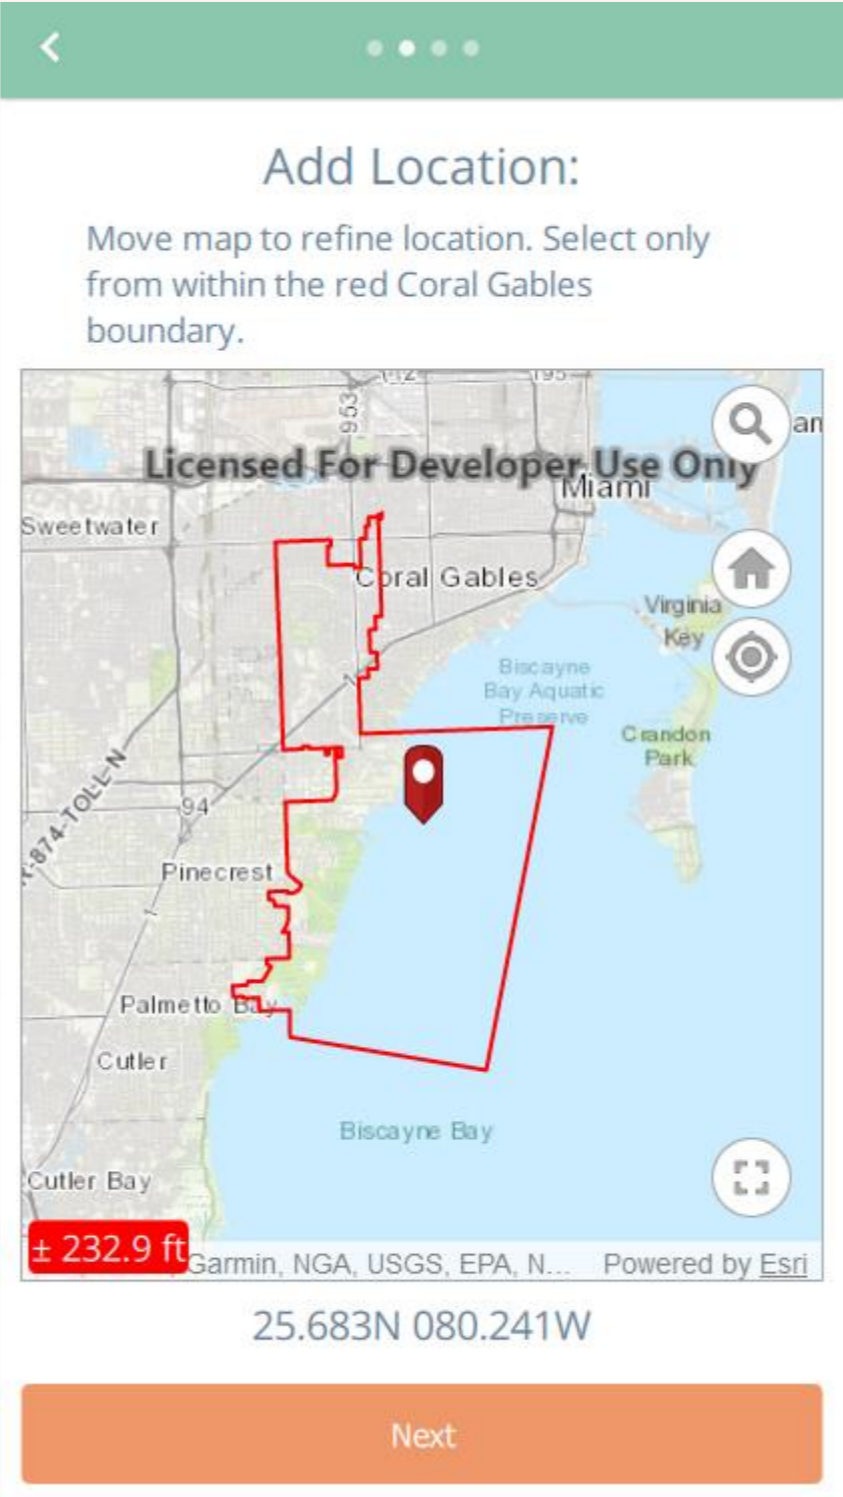

*Coral Gables Traffic
Mobile App*

INFORMATION TECHNOLOGY
DEPARTMENT

FEBRUARY 2018

CORAL
GABLES®
THE CITY BEAUTIFUL

USER INTERFACE

USER INTERFACE

USER INTERFACE

USER INTERFACE

REPORT MAP

Details Add Edit Basemap Analysis Save Share Print Directions Measure Bookmarks Find address or place

About Content Legend

Legend

Gables App Layer

- Blocking the Box
- Chronic Speeding
- Illegal Parking
- Other
- Pedestrian Issue
- Running a Red Light
- Running a Stop Sign
- Speeding in a School Zone

City Boundary

Miami-Dade County, Esri, HERE, Garmin, INCREMENT P, USGS, METI/NASA, EPA, USDA **esri**

Gables App Layer (Features: 71, Selected: 0)

Incident	Usual Time of Occurrence	Additional Details	Your Name	Your Email	Photos and Files
Chronic Speeding	From 7 AM to 10 AM	people speeding heading from west to east trying to make it to Granada Boulevard	[Redacted]	[Redacted]	(1) Show
Illegal Parking	All day, every day	Problem is on both sides of Sistina on Benevento	[Redacted]	[Redacted]	(0) Add
Pedestrian Issue	All day every day.	The crossing light for pedestrians to cross on University Dr to and from The War Memorial Youth Center is not working.	[Redacted]	[Redacted]	(0) Add