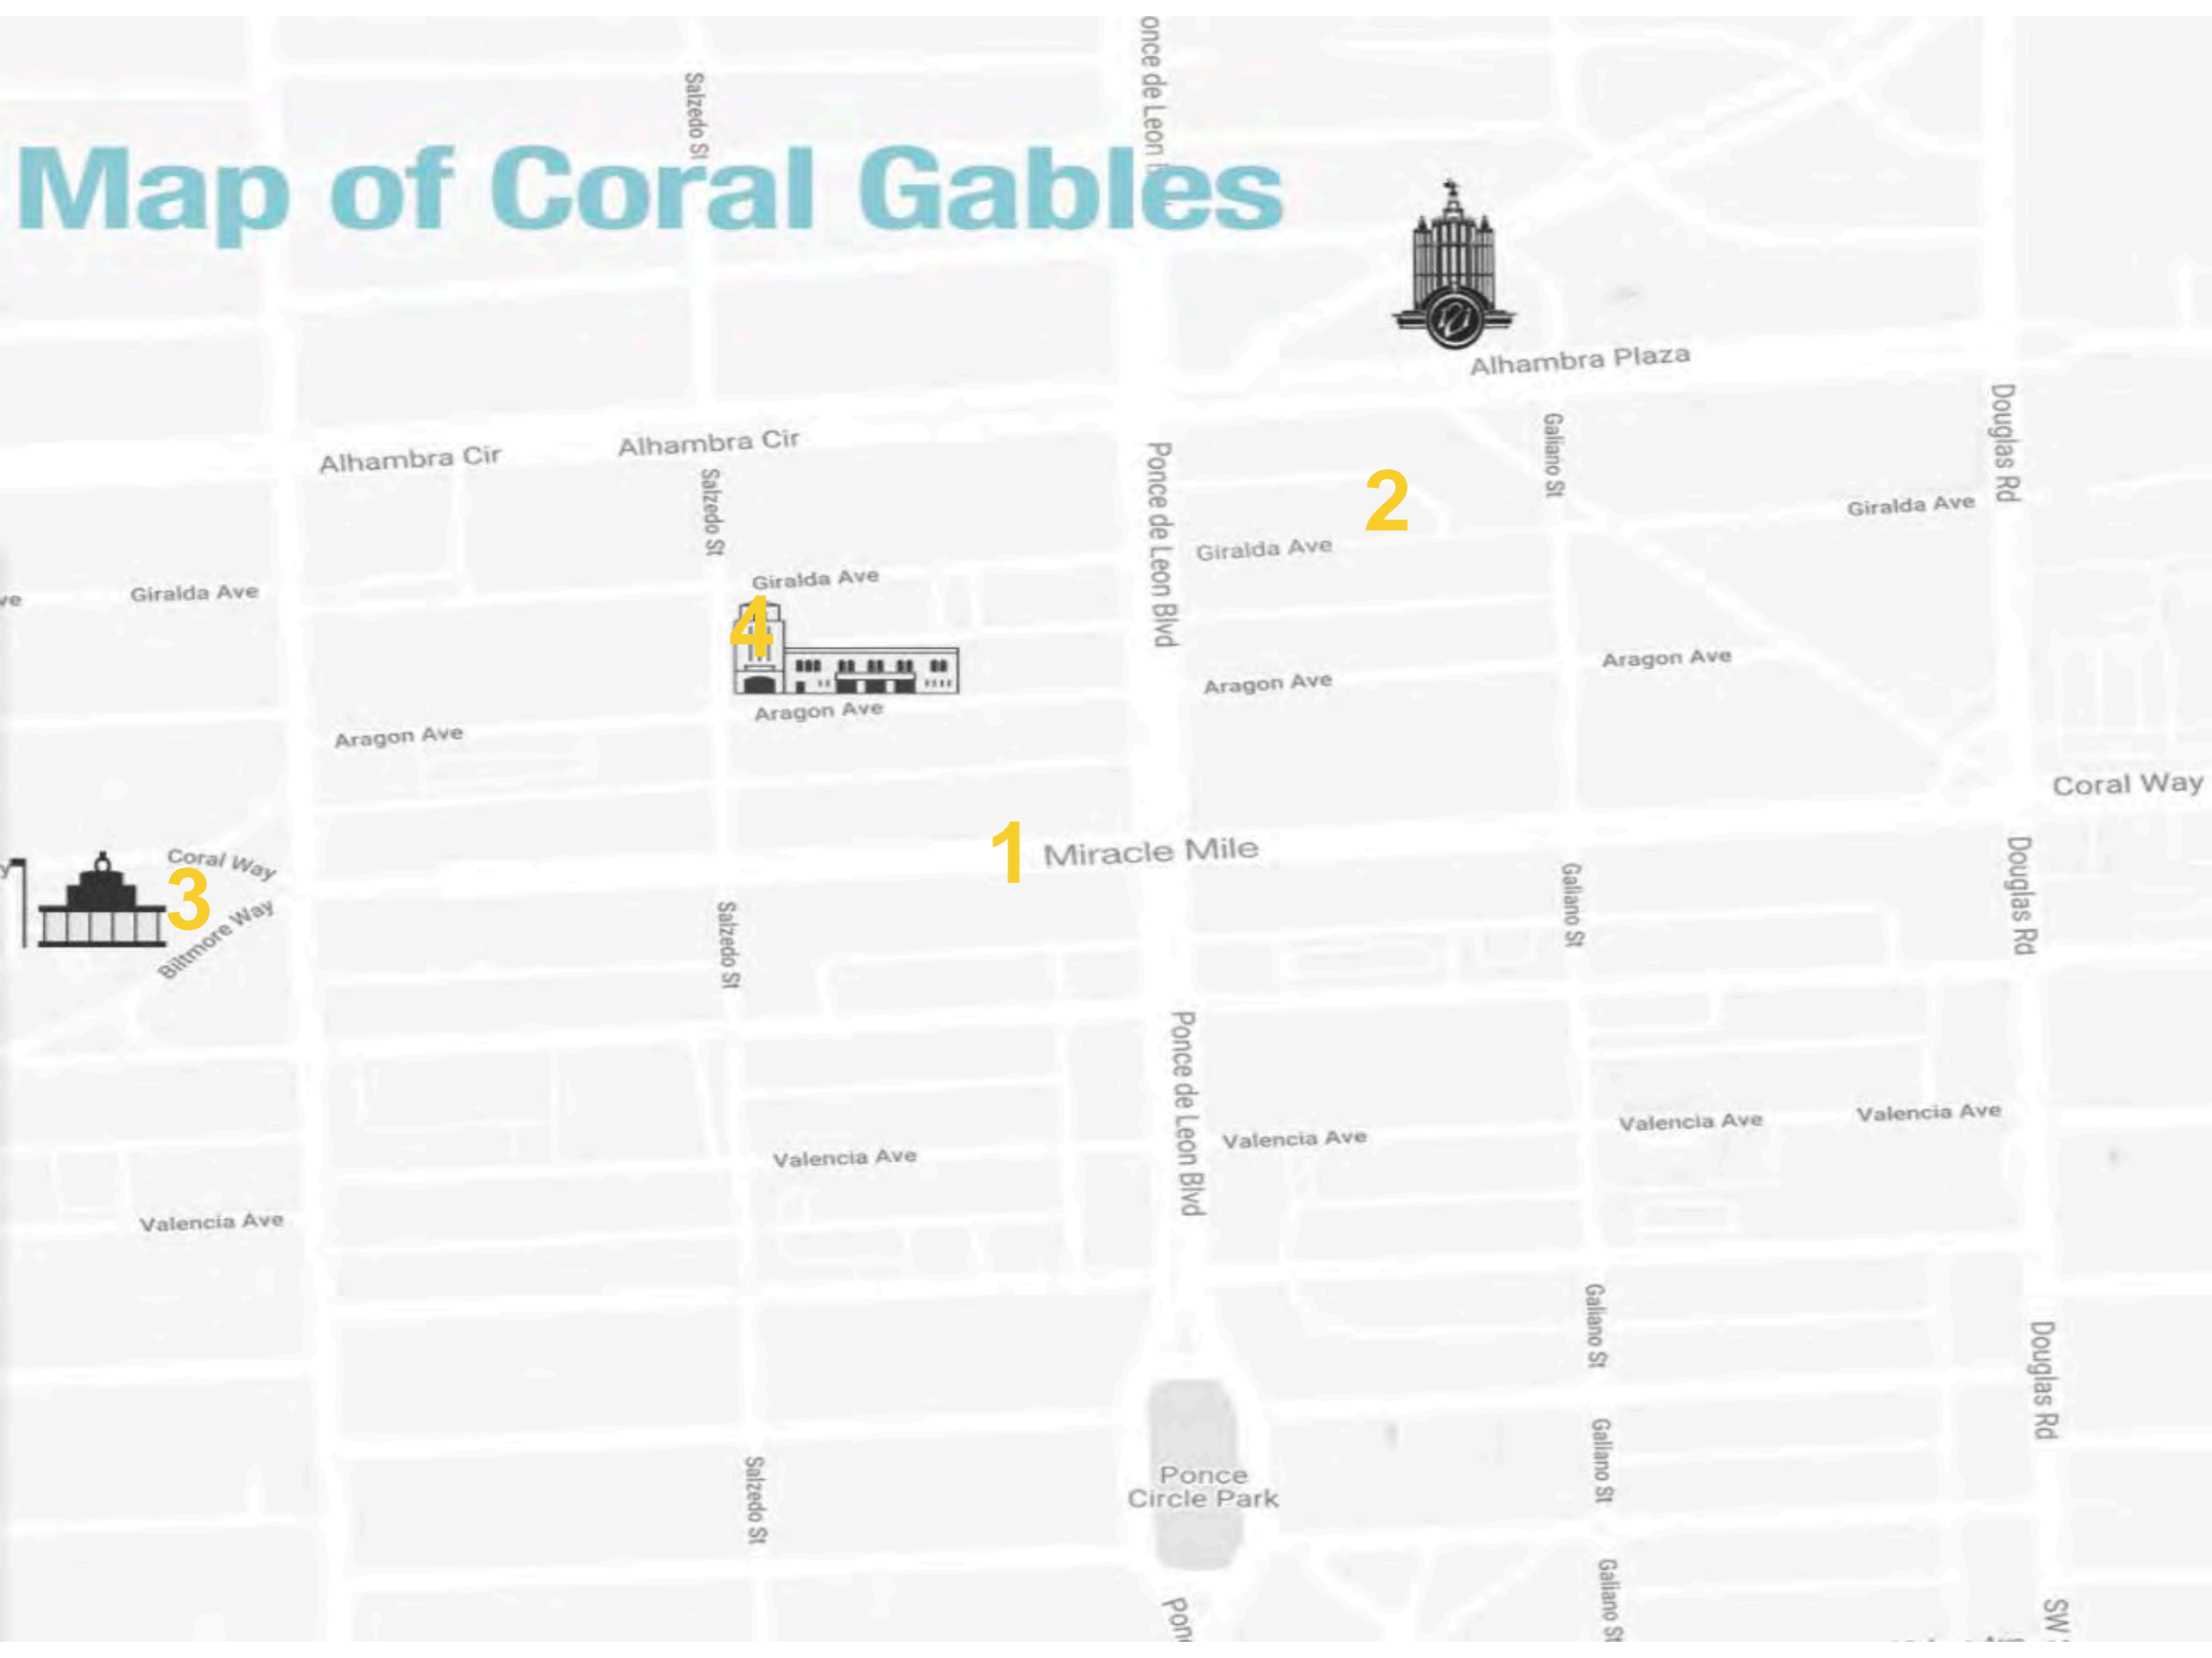

Alhambra Plaza

2

4

1

Miracle Mile

3
Coral Way
Biltmore Way

Jonathan Perez (born: USA resides: USA)

with Jennifer Hudock, Heather Kostrna, L'nique Noel,

Map of Coral Gables

Alhambra Plaza

2

4

1

Miracle Mile

5

3

5

Alhambra Cir

Alhambra Cir

Salzedo St

Ponce de Leon Blvd

Galiano St

Douglas Rd

Giralda Ave