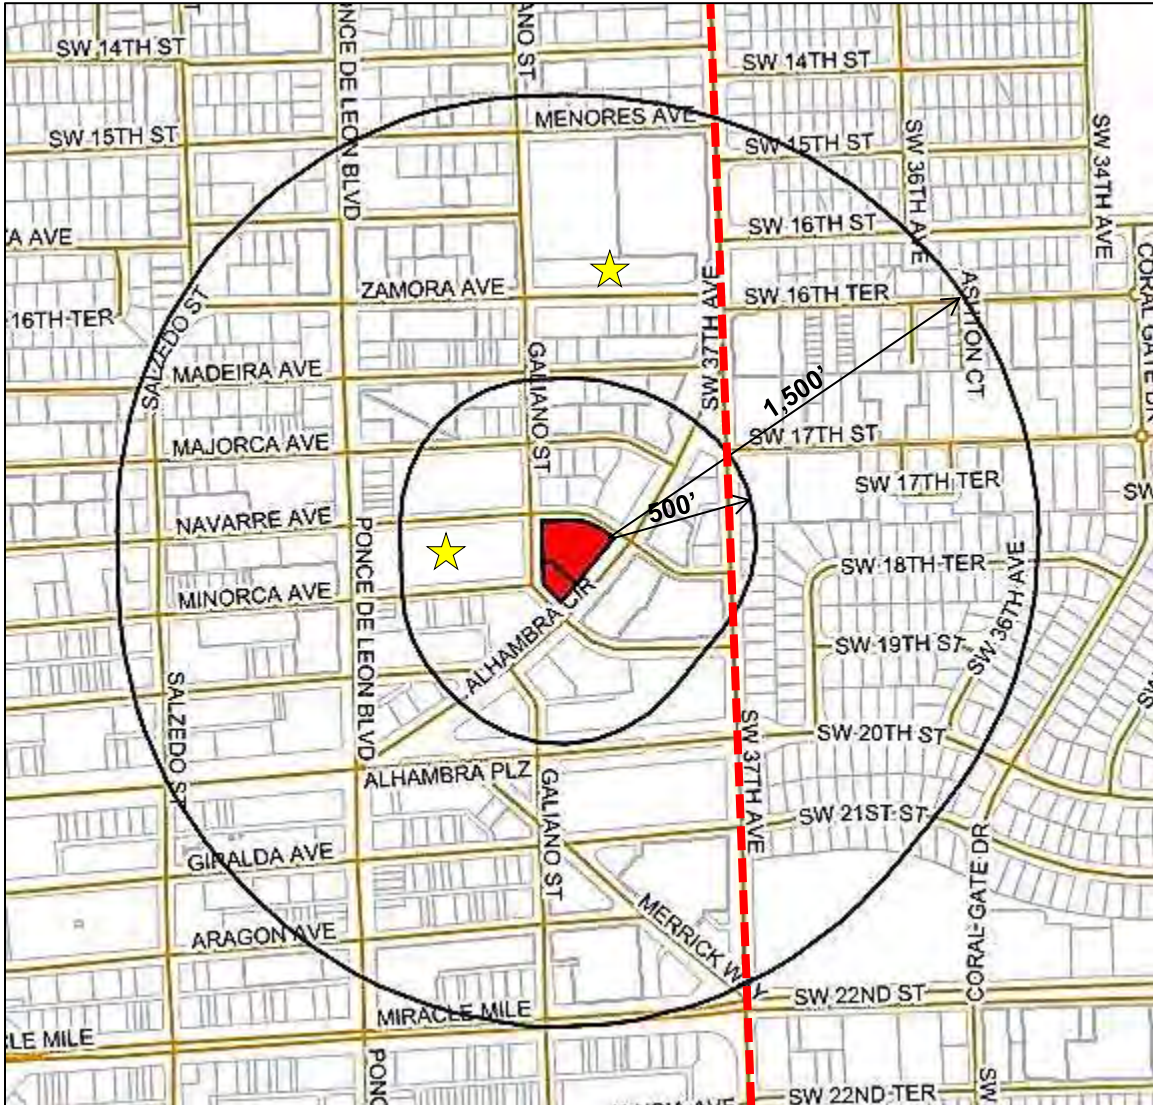

1,500' RADIUS MAP (N.T.S.)

SUBJECT: 33 Alhambra Circle, Coral Gables, FL 33134
FOLIO NUMBER: 03-4108-007-1700

SUBJECT: 43 Alhambra Circle, Coral Gables, FL 33134
FOLIO NUMBER: 03-4108-007-1710

SUBJECT: 47 Alhambra Circle, Coral Gables, FL 33134
FOLIO NUMBER: 03-4108-007-1720