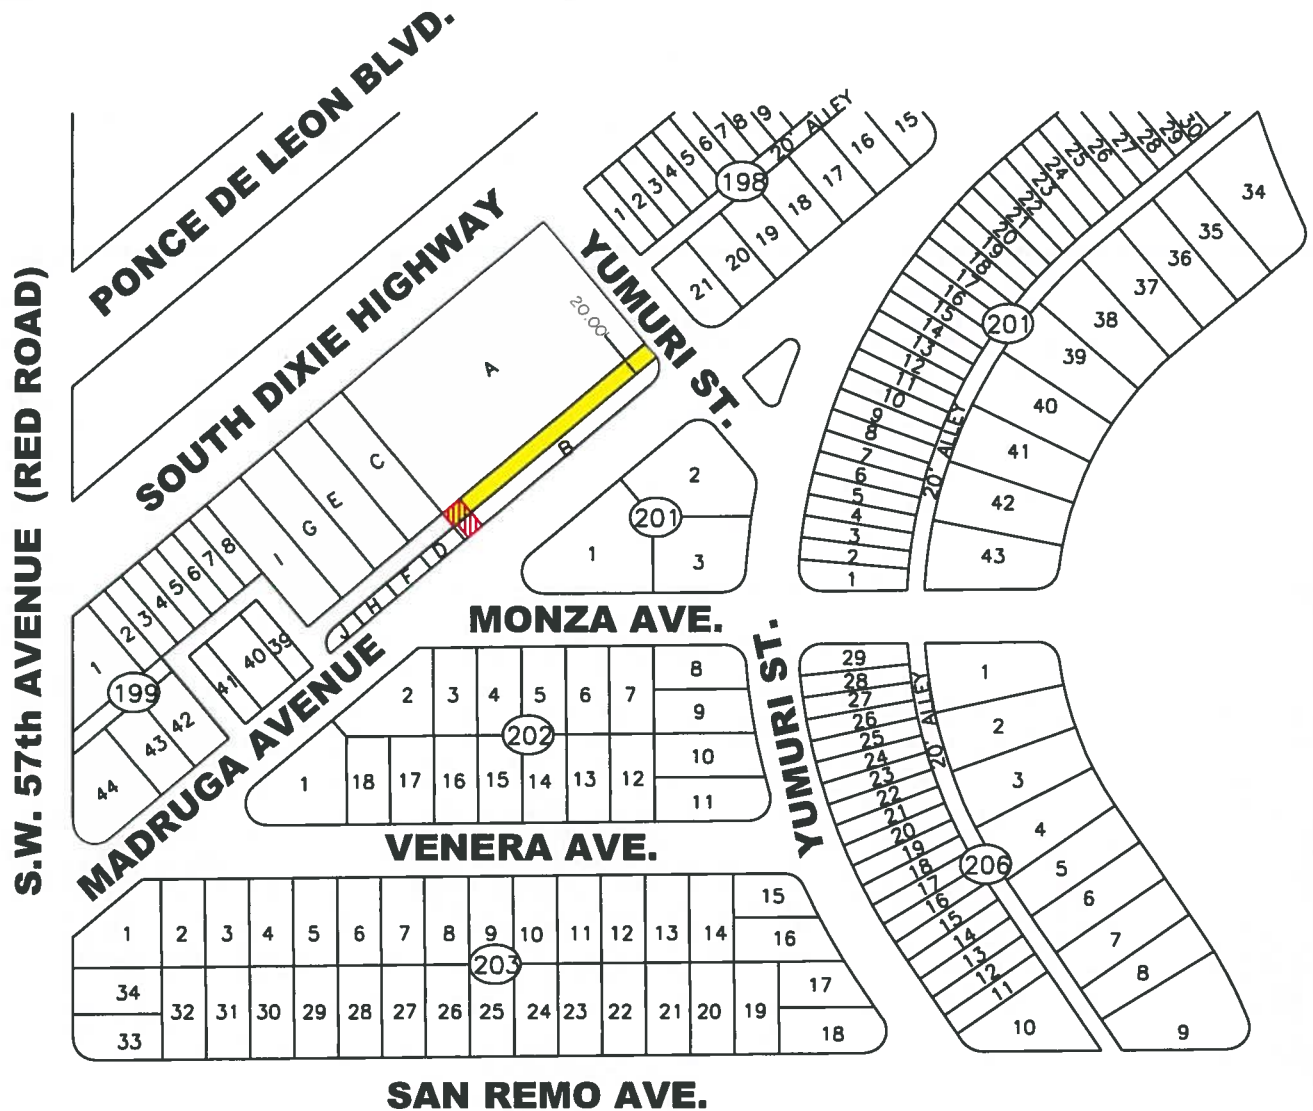

LEGEND

PROPOSED ACCESS EASEMENT

PROPOSED ALLEY TO BE VACATED

PROPOSED ALLEY VACATION AND EASEMENT DEDICATION

SCALE: N.T.S.
APP'D:
DRAWN: D.G.

DEPARTMENT OF PUBLIC WORKS
ENGINEERING DIVISION
CITY OF CORAL GABLES, FLORIDA

DATE: 01/06/2017
FB:
FILE NO: