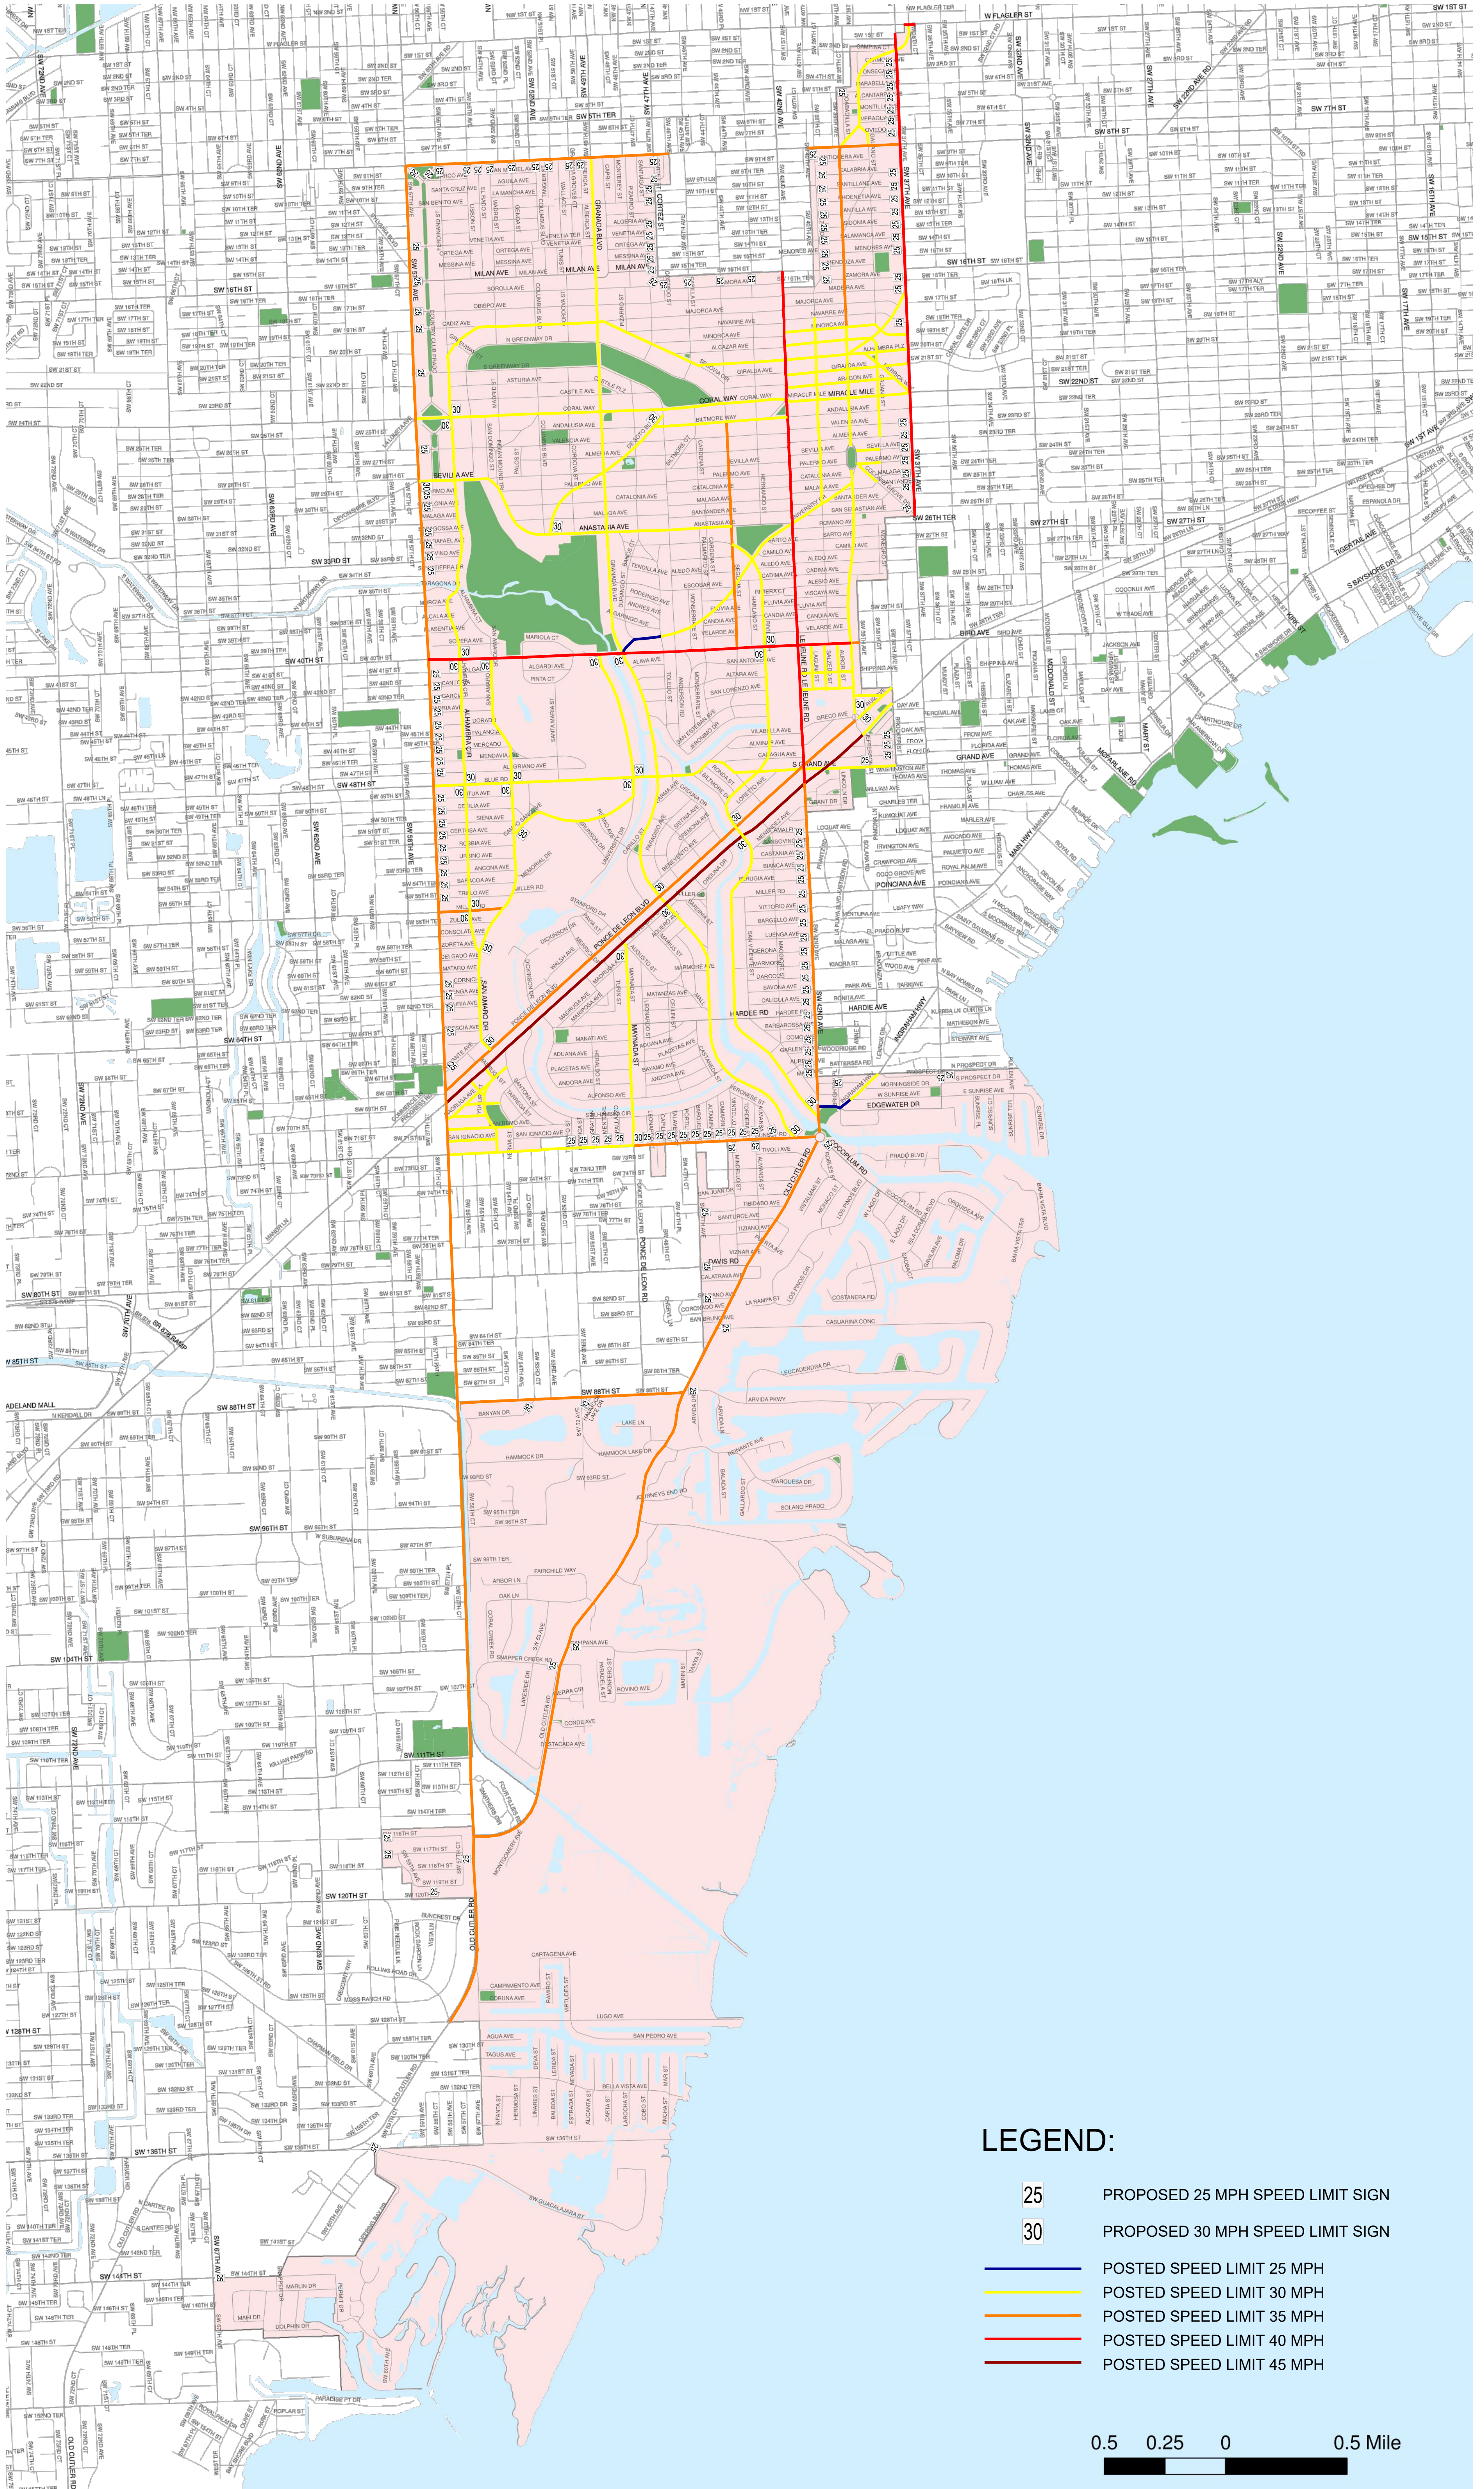

CITY OF CORAL GABLES

SPEED LIMITS

LEGEND:

- 25 PROPOSED 25 MPH SPEED LIMIT SIGN
- 30 PROPOSED 30 MPH SPEED LIMIT SIGN
- POSTED SPEED LIMIT 25 MPH
- POSTED SPEED LIMIT 30 MPH
- POSTED SPEED LIMIT 35 MPH
- POSTED SPEED LIMIT 40 MPH
- POSTED SPEED LIMIT 45 MPH

0.5 0.25 0 0.5 Mile