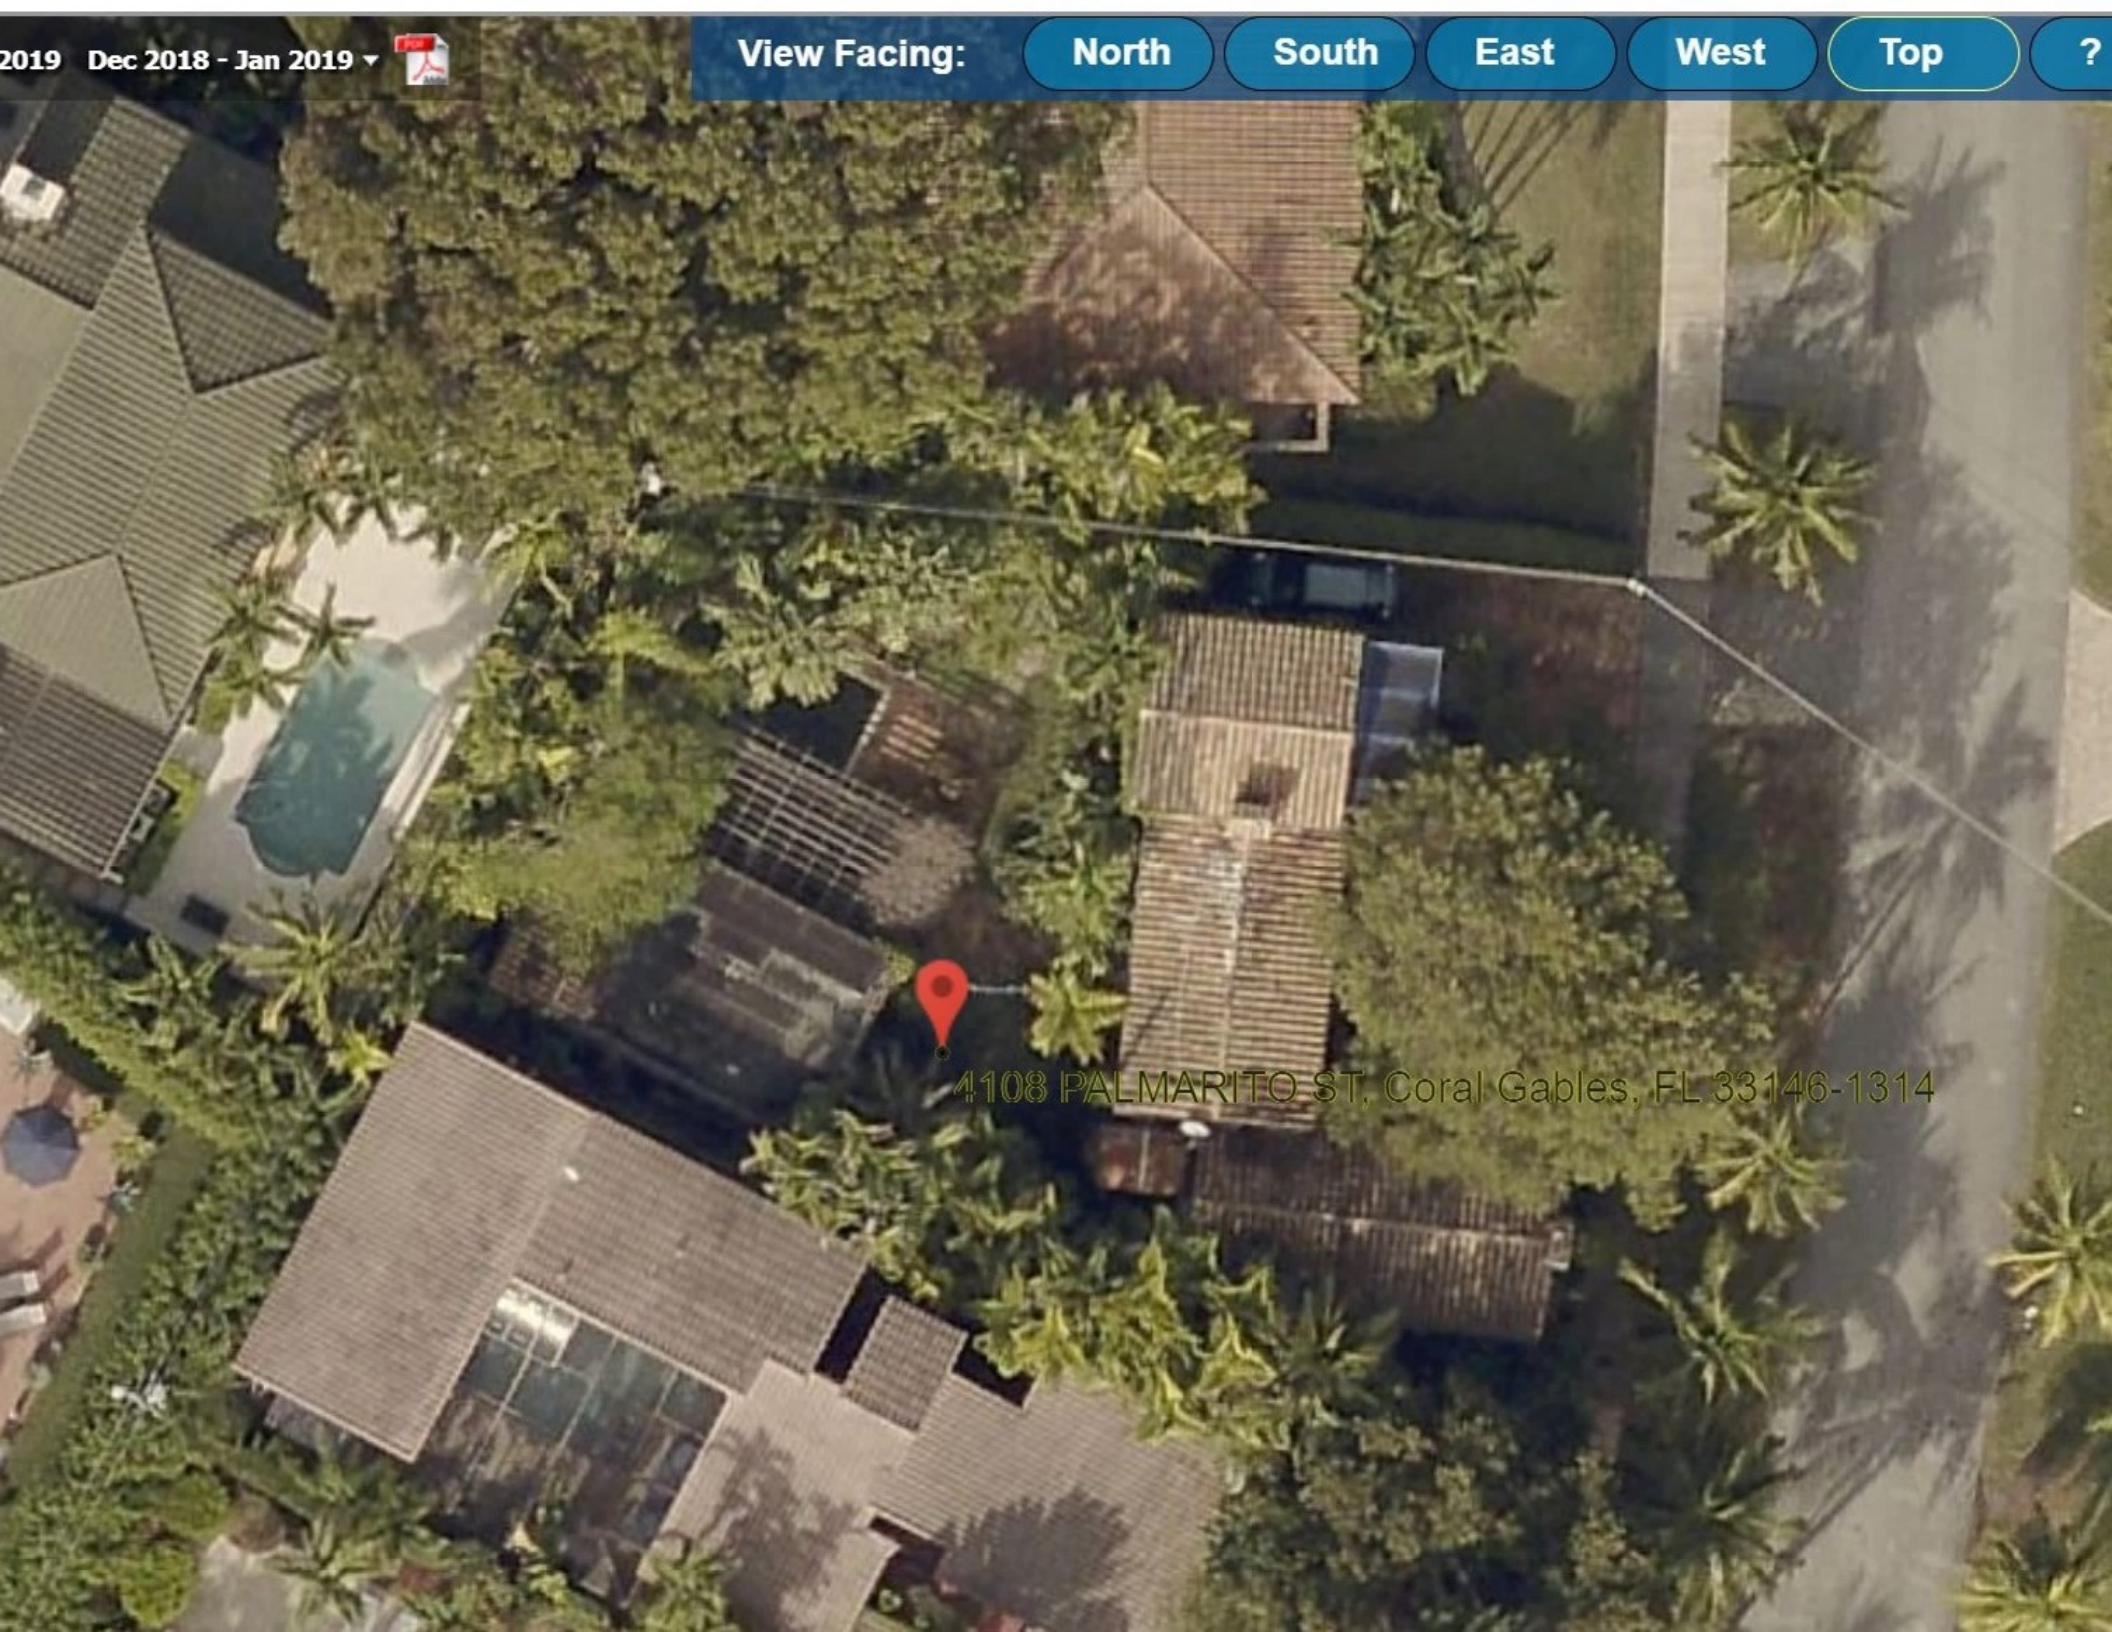

View Facing:

North

South

East

West

Top

?

4108 PALMARITO ST, Coral Gables, FL 33146-1314