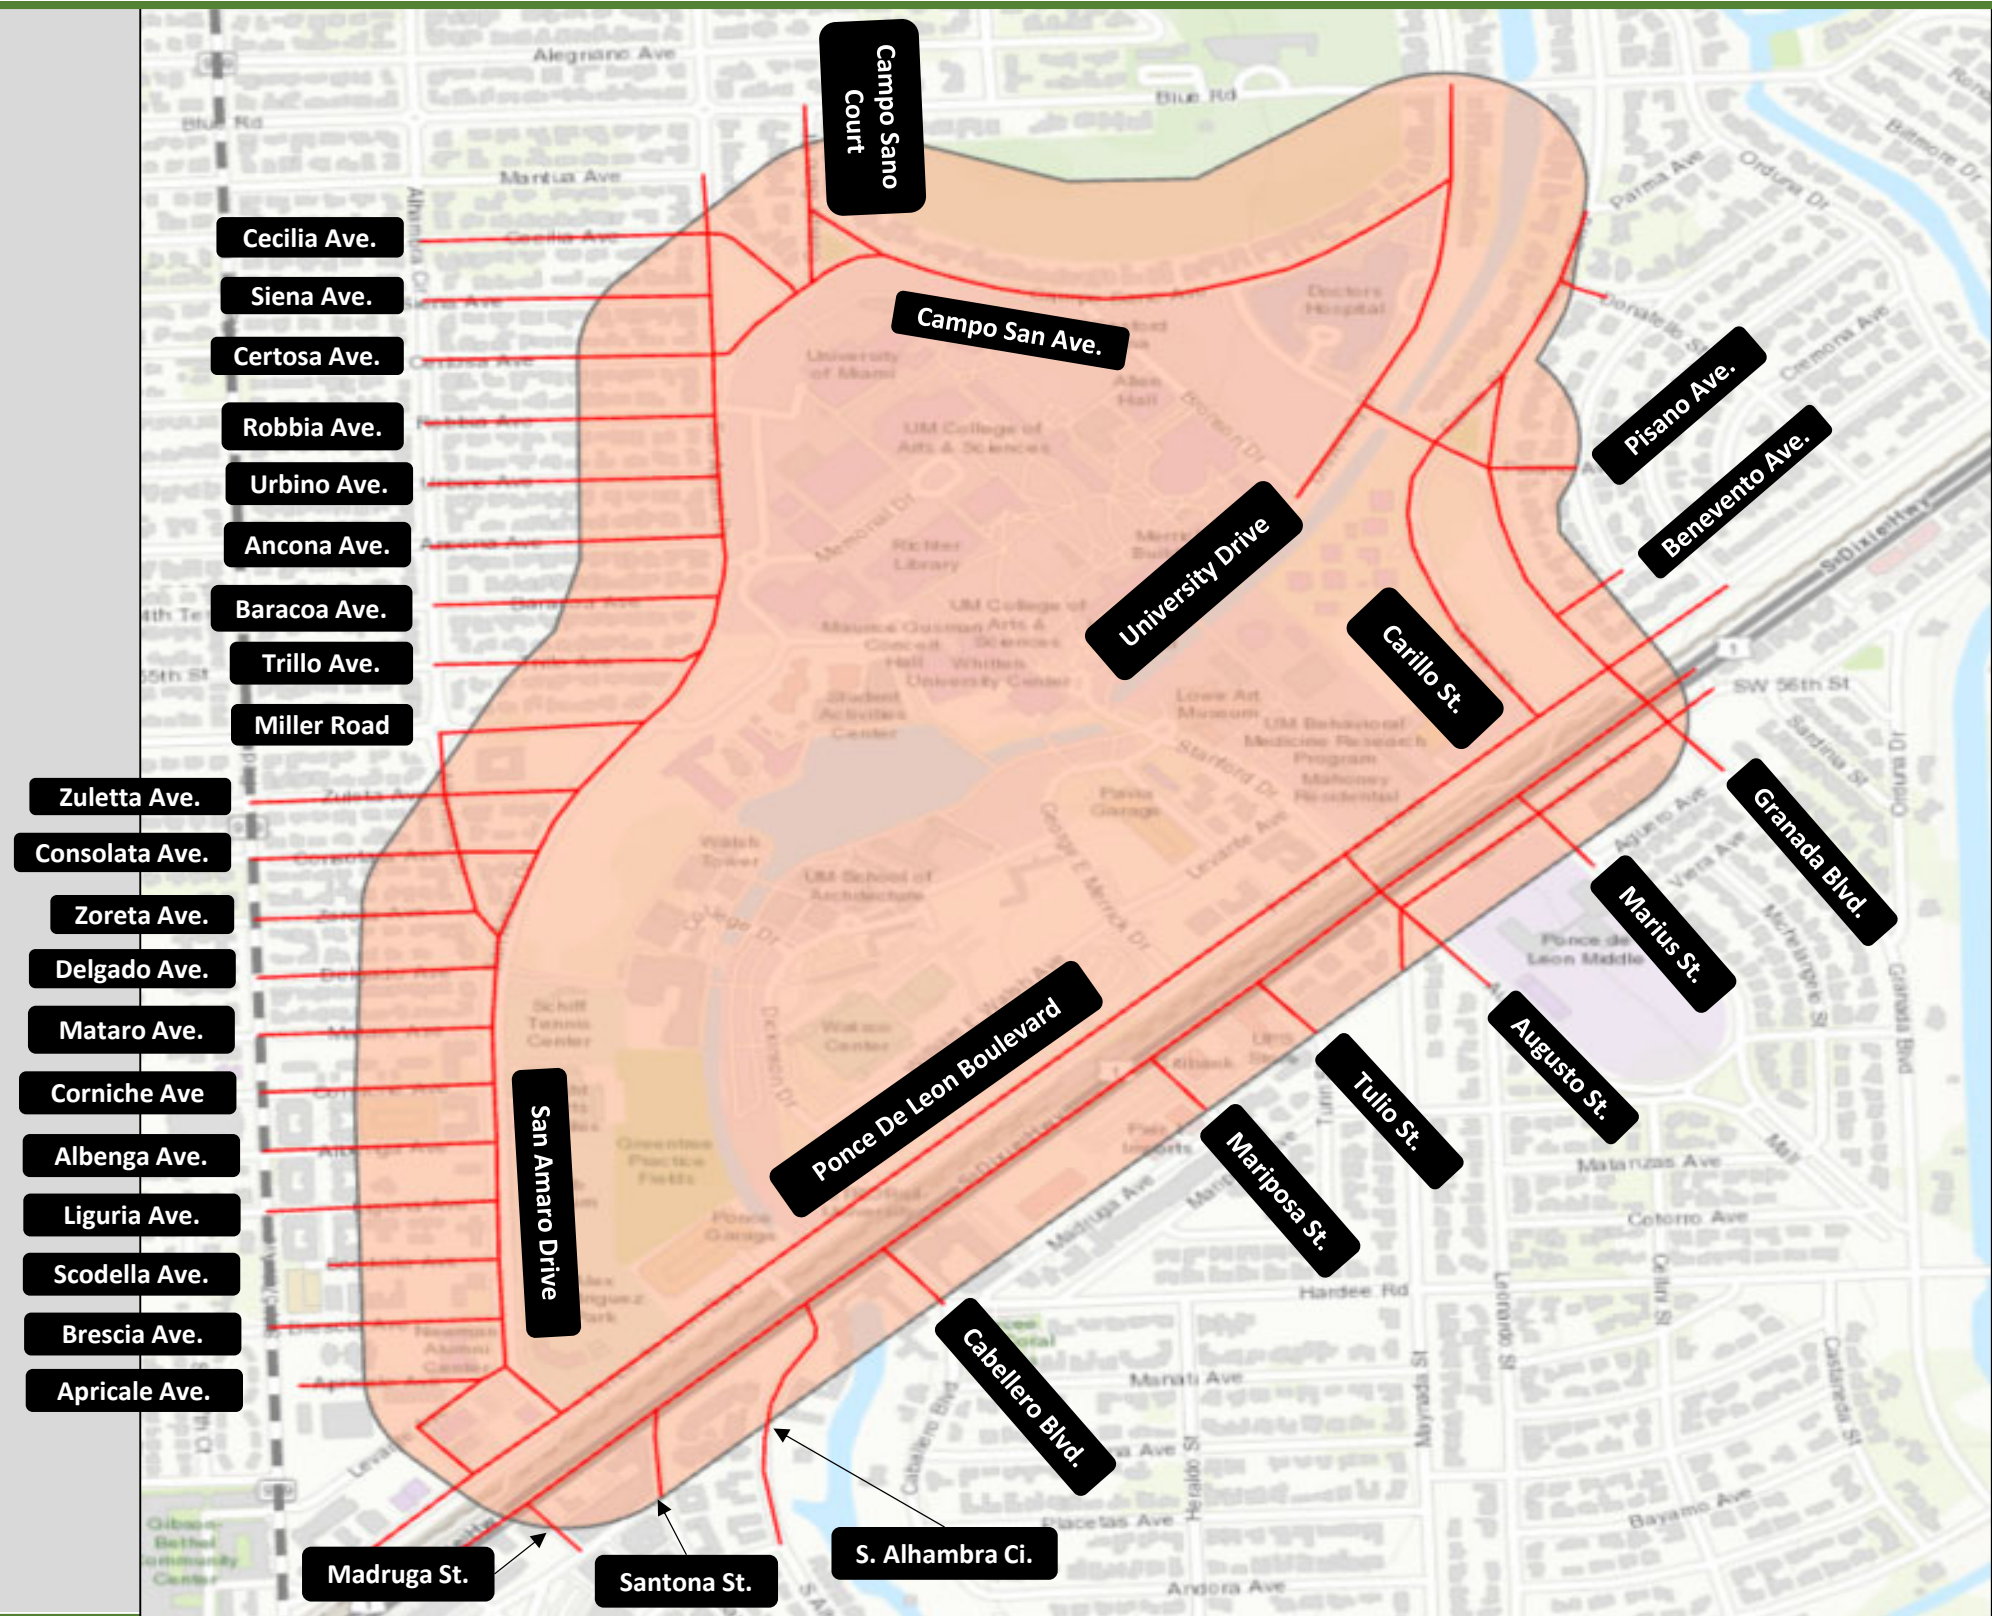

NEIGHBORHOOD PROTECTION ZONES
8th Street + Hospital

NEIGHBORHOOD PROTECTION ZONES
8th Street + Hospital

NEIGHBORHOOD PROTECTION ZONES
Coral Gables Senior High School

NEIGHBORHOOD PROTECTION ZONES
University of Miami + Doctor's Hospital

NEIGHBORHOOD PROTECTION ZONES
The Plaza

NEIGHBORHOOD PROTECTION ZONES
Ponce De Leon Middle School

NEIGHBORHOOD PROTECTION ZONES
Sunset Elementary School

NEIGHBORHOOD PROTECTION ZONES
The Shops at Merrick Park

NEIGHBORHOOD PROTECTION ZONES

Venetian Pool

NEIGHBORHOOD PROTECTION ZONES
Salvadore Park