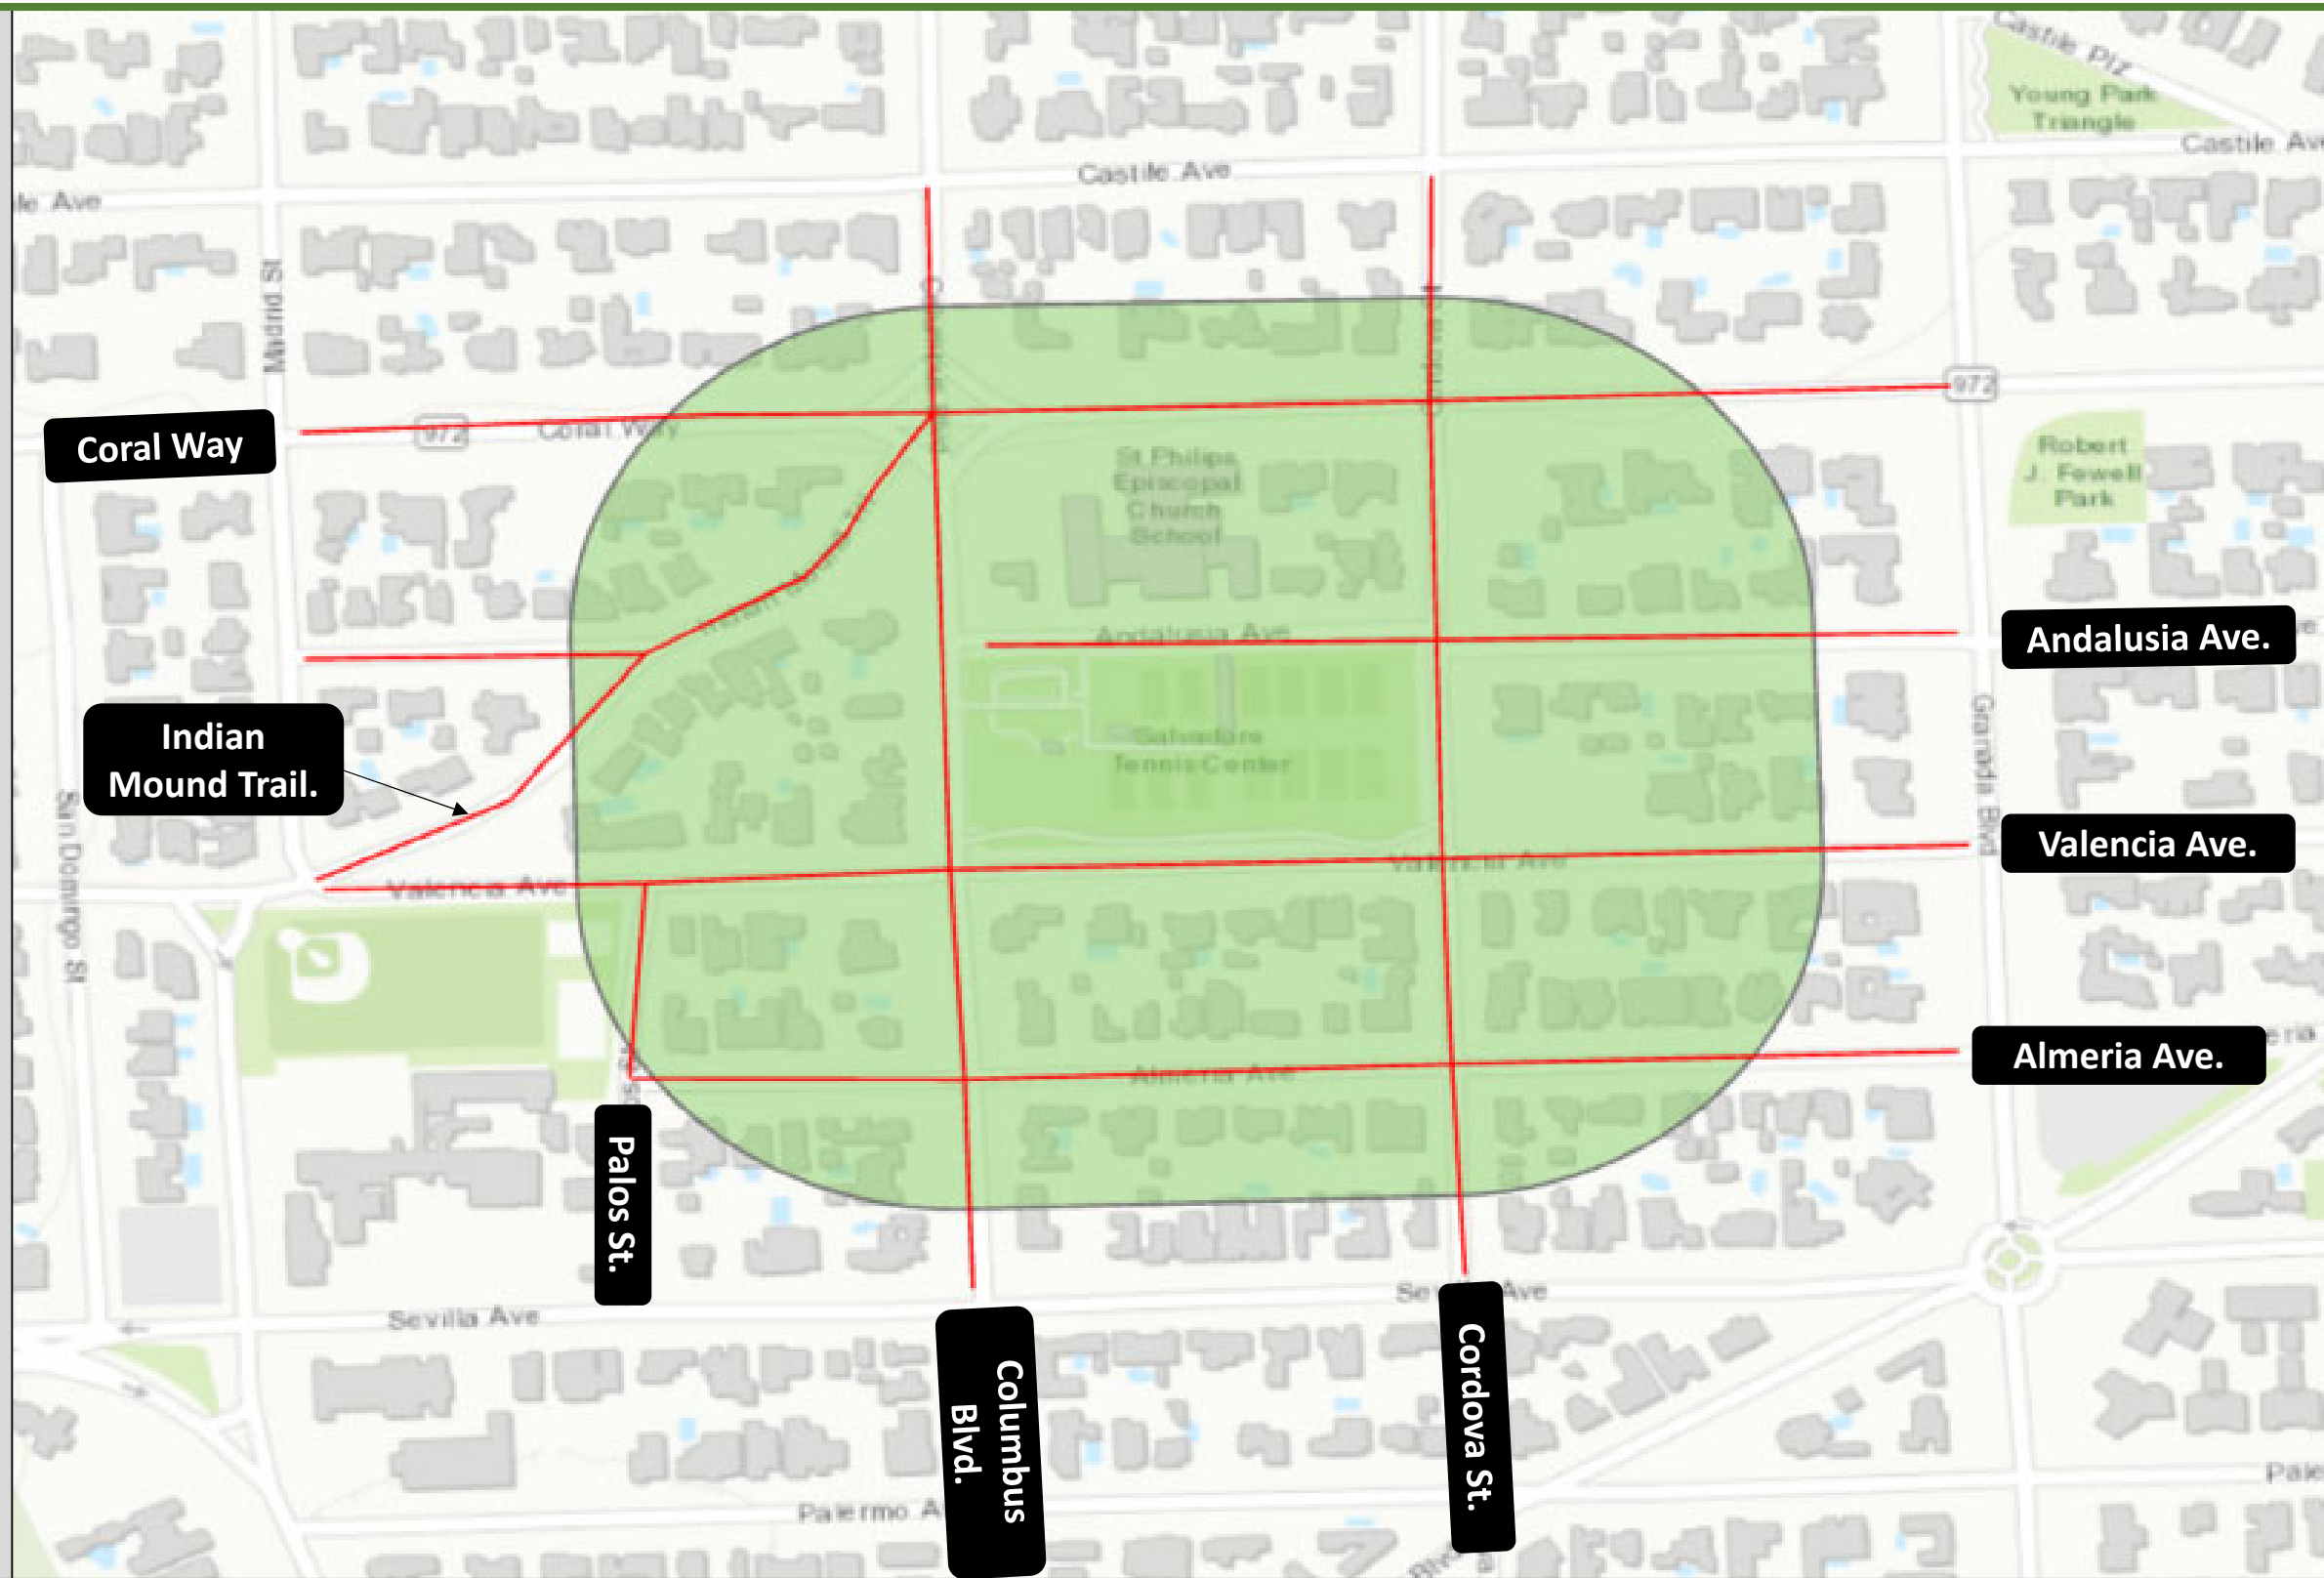

NEIGHBORHOOD PROTECTION ZONES
8th Street + Hospital

NEIGHBORHOOD PROTECTION ZONES
8th Street + Hospital

NEIGHBORHOOD PROTECTION ZONES
Coral Gables Senior High School

NEIGHBORHOOD PROTECTION ZONES
University of Miami + Doctor's Hospital

NEIGHBORHOOD PROTECTION ZONES
The Plaza

NEIGHBORHOOD PROTECTION ZONES
Ponce De Leon Middle School

NEIGHBORHOOD PROTECTION ZONES
Sunset Elementary School

NEIGHBORHOOD PROTECTION ZONES
The Shops at Merrick Park

NEIGHBORHOOD PROTECTION ZONES

Venetian Pool

NEIGHBORHOOD PROTECTION ZONES
Salvadore Park