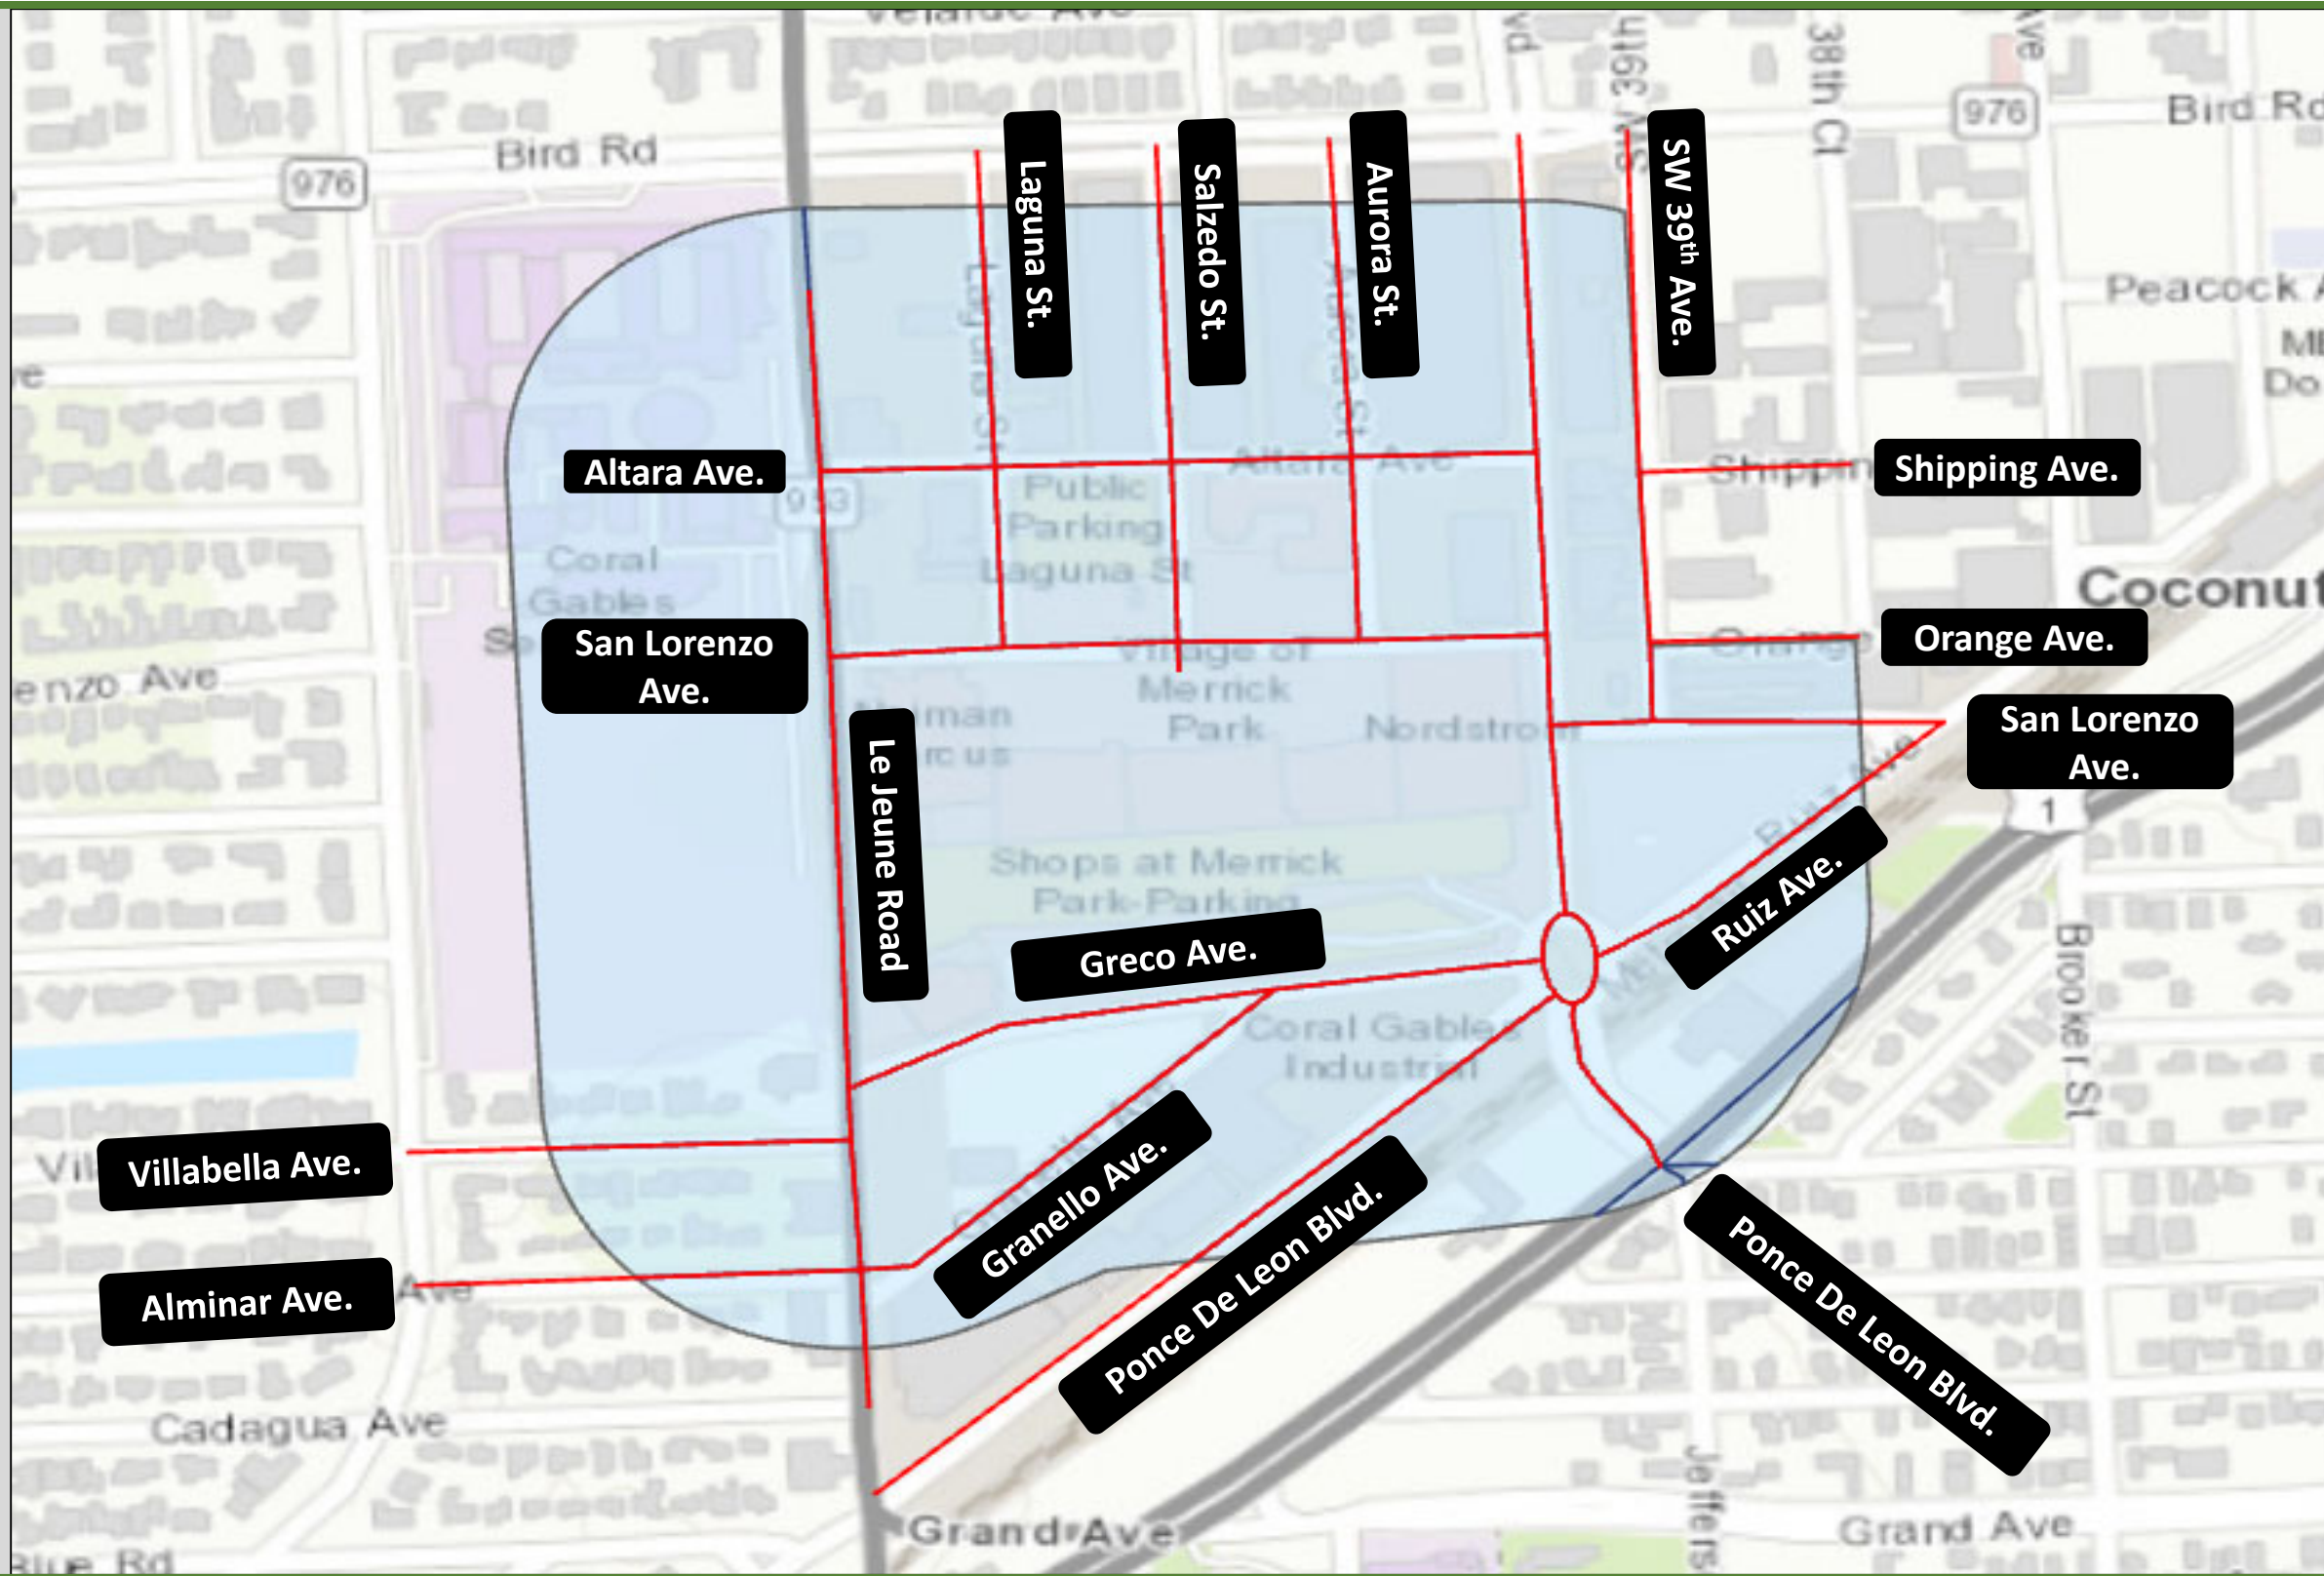

NEIGHBORHOOD PROTECTION ZONES
8th Street + Hospital

NEIGHBORHOOD PROTECTION ZONES
8th Street + Hospital

NEIGHBORHOOD PROTECTION ZONES
Coral Gables Senior High School

NEIGHBORHOOD PROTECTION ZONES
University of Miami + Doctor's Hospital

NEIGHBORHOOD PROTECTION ZONES
The Plaza

NEIGHBORHOOD PROTECTION ZONES
Ponce De Leon Middle School

NEIGHBORHOOD PROTECTION ZONES
Sunset Elementary School

NEIGHBORHOOD PROTECTION ZONES
The Shops at Merrick Park

NEIGHBORHOOD PROTECTION ZONES

Venetian Pool

NEIGHBORHOOD PROTECTION ZONES
Salvadore Park