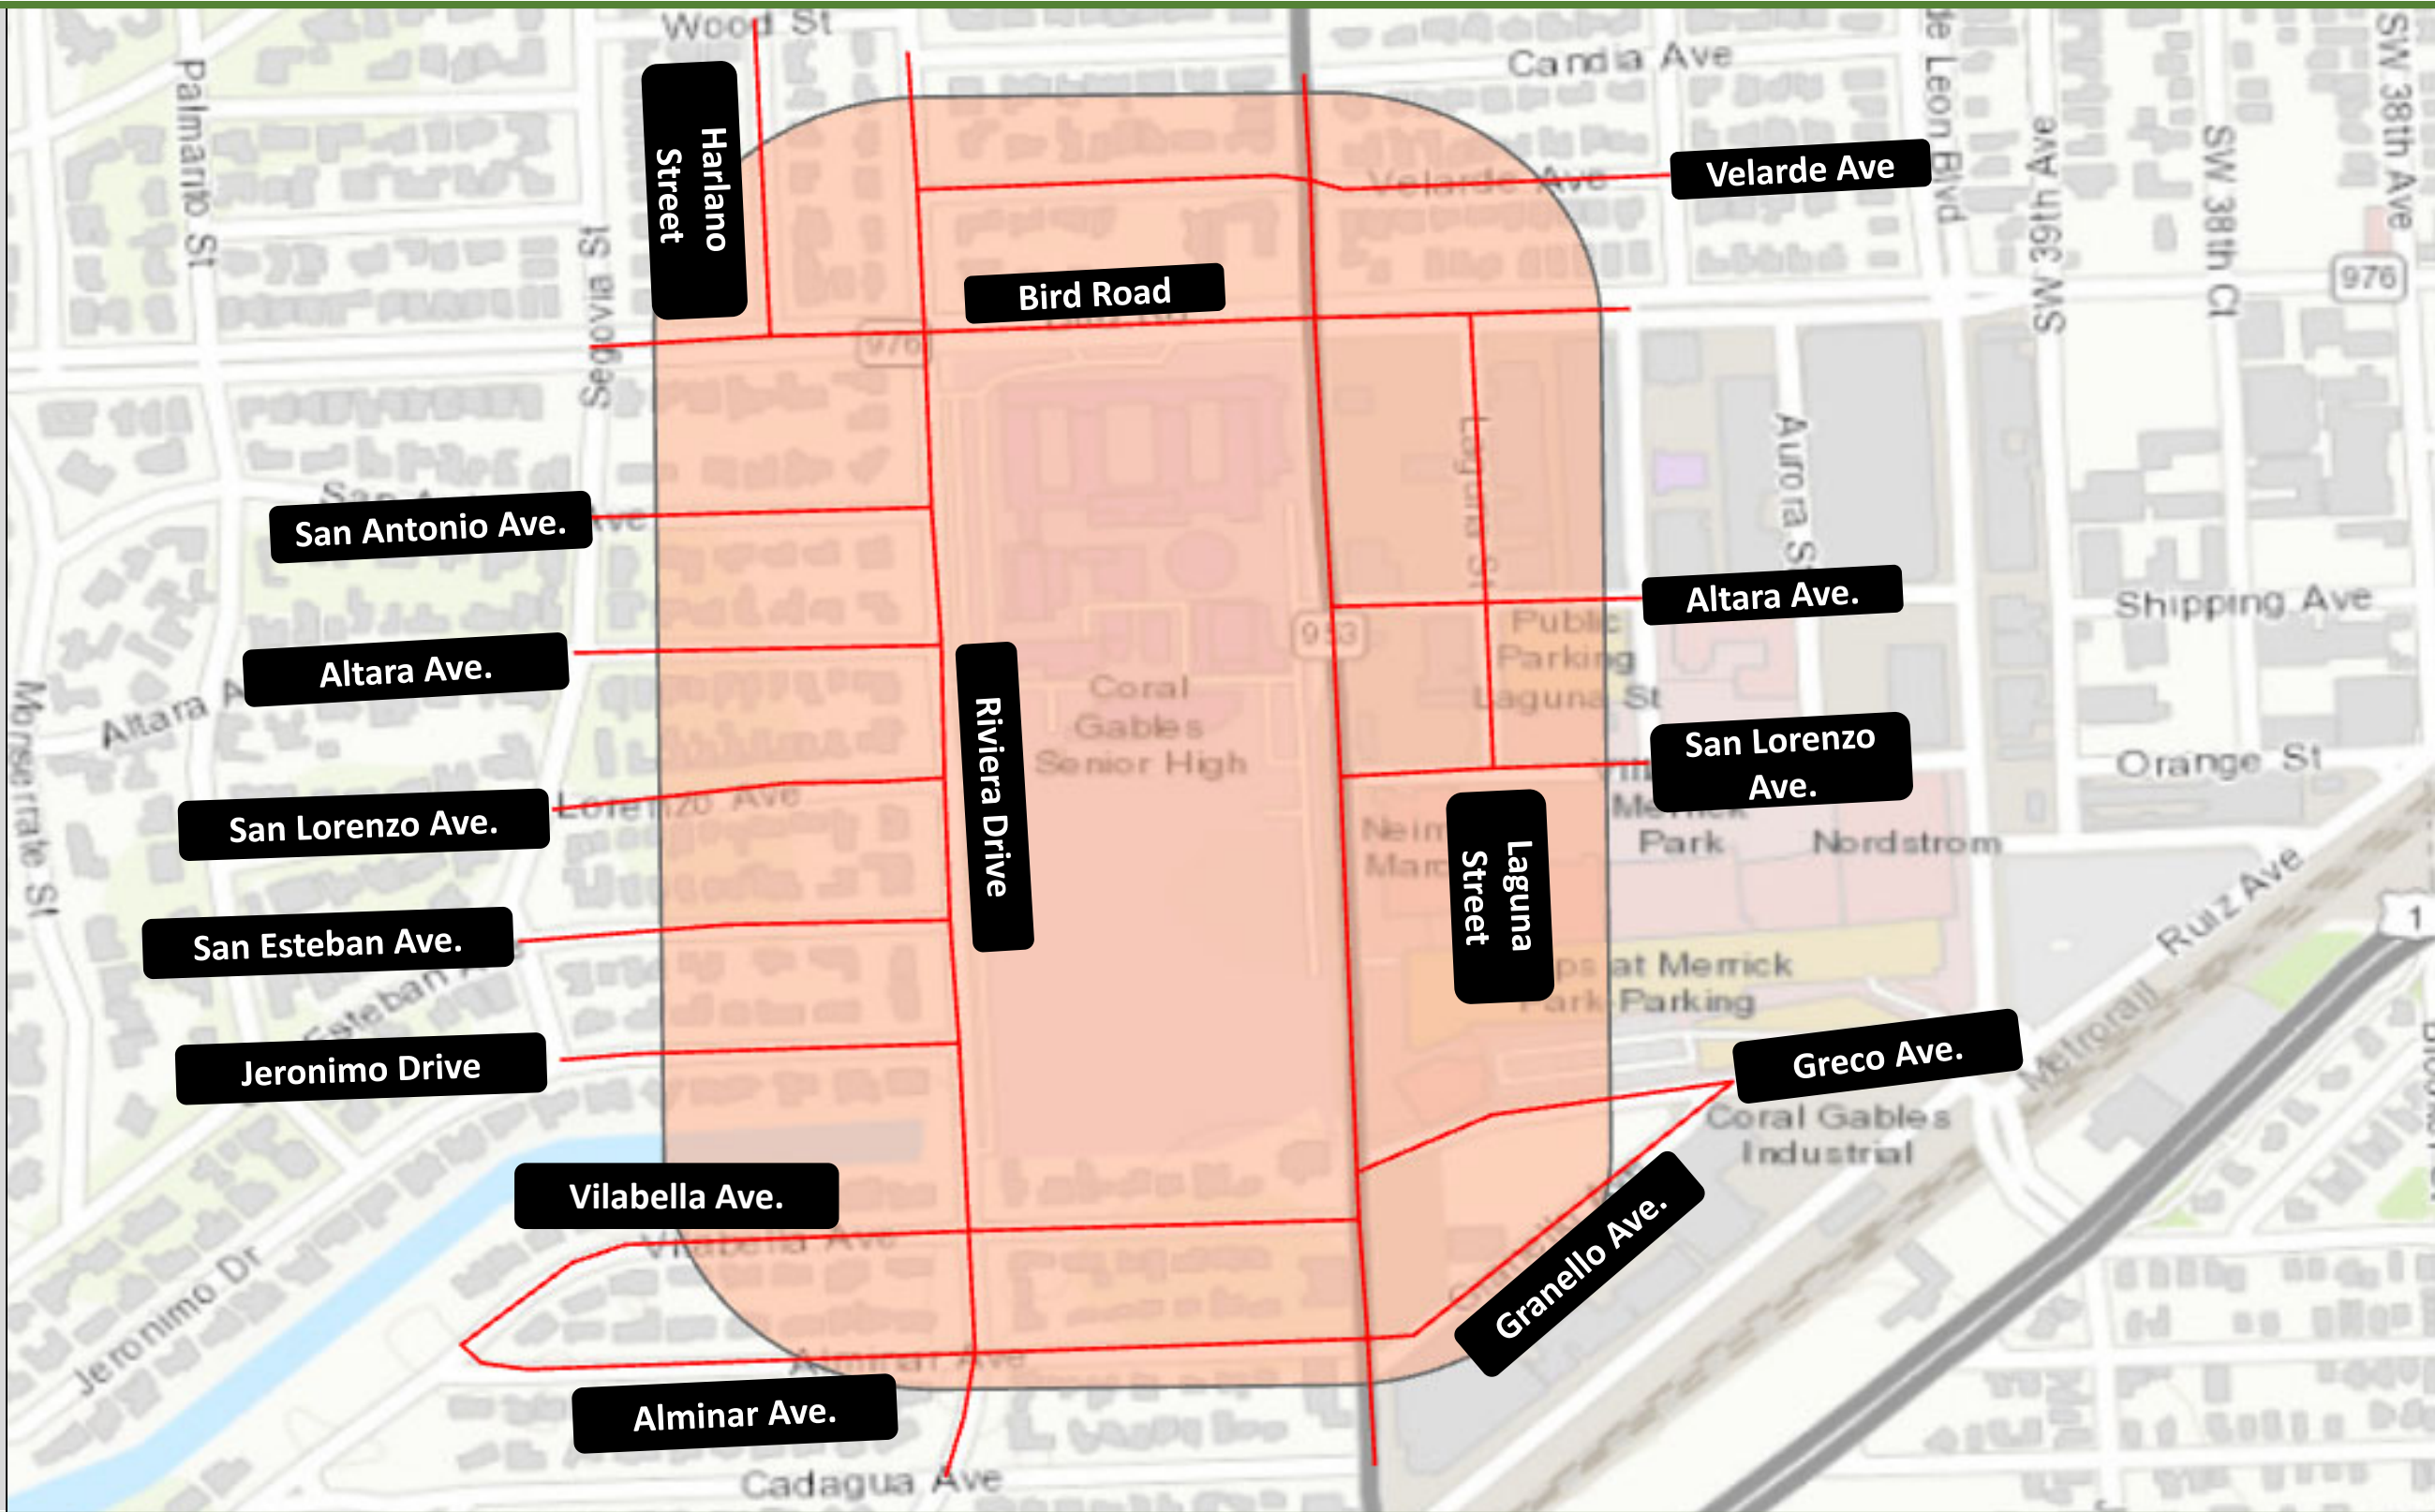

NEIGHBORHOOD PROTECTION ZONES
8th Street + Hospital

NEIGHBORHOOD PROTECTION ZONES
8th Street + Hospital

NEIGHBORHOOD PROTECTION ZONES
Coral Gables Senior High School

NEIGHBORHOOD PROTECTION ZONES
University of Miami + Doctor's Hospital

NEIGHBORHOOD PROTECTION ZONES
The Plaza

NEIGHBORHOOD PROTECTION ZONES
Ponce De Leon Middle School

NEIGHBORHOOD PROTECTION ZONES
Sunset Elementary School

NEIGHBORHOOD PROTECTION ZONES
The Shops at Merrick Park

NEIGHBORHOOD PROTECTION ZONES

Venetian Pool

NEIGHBORHOOD PROTECTION ZONES
Salvadore Park