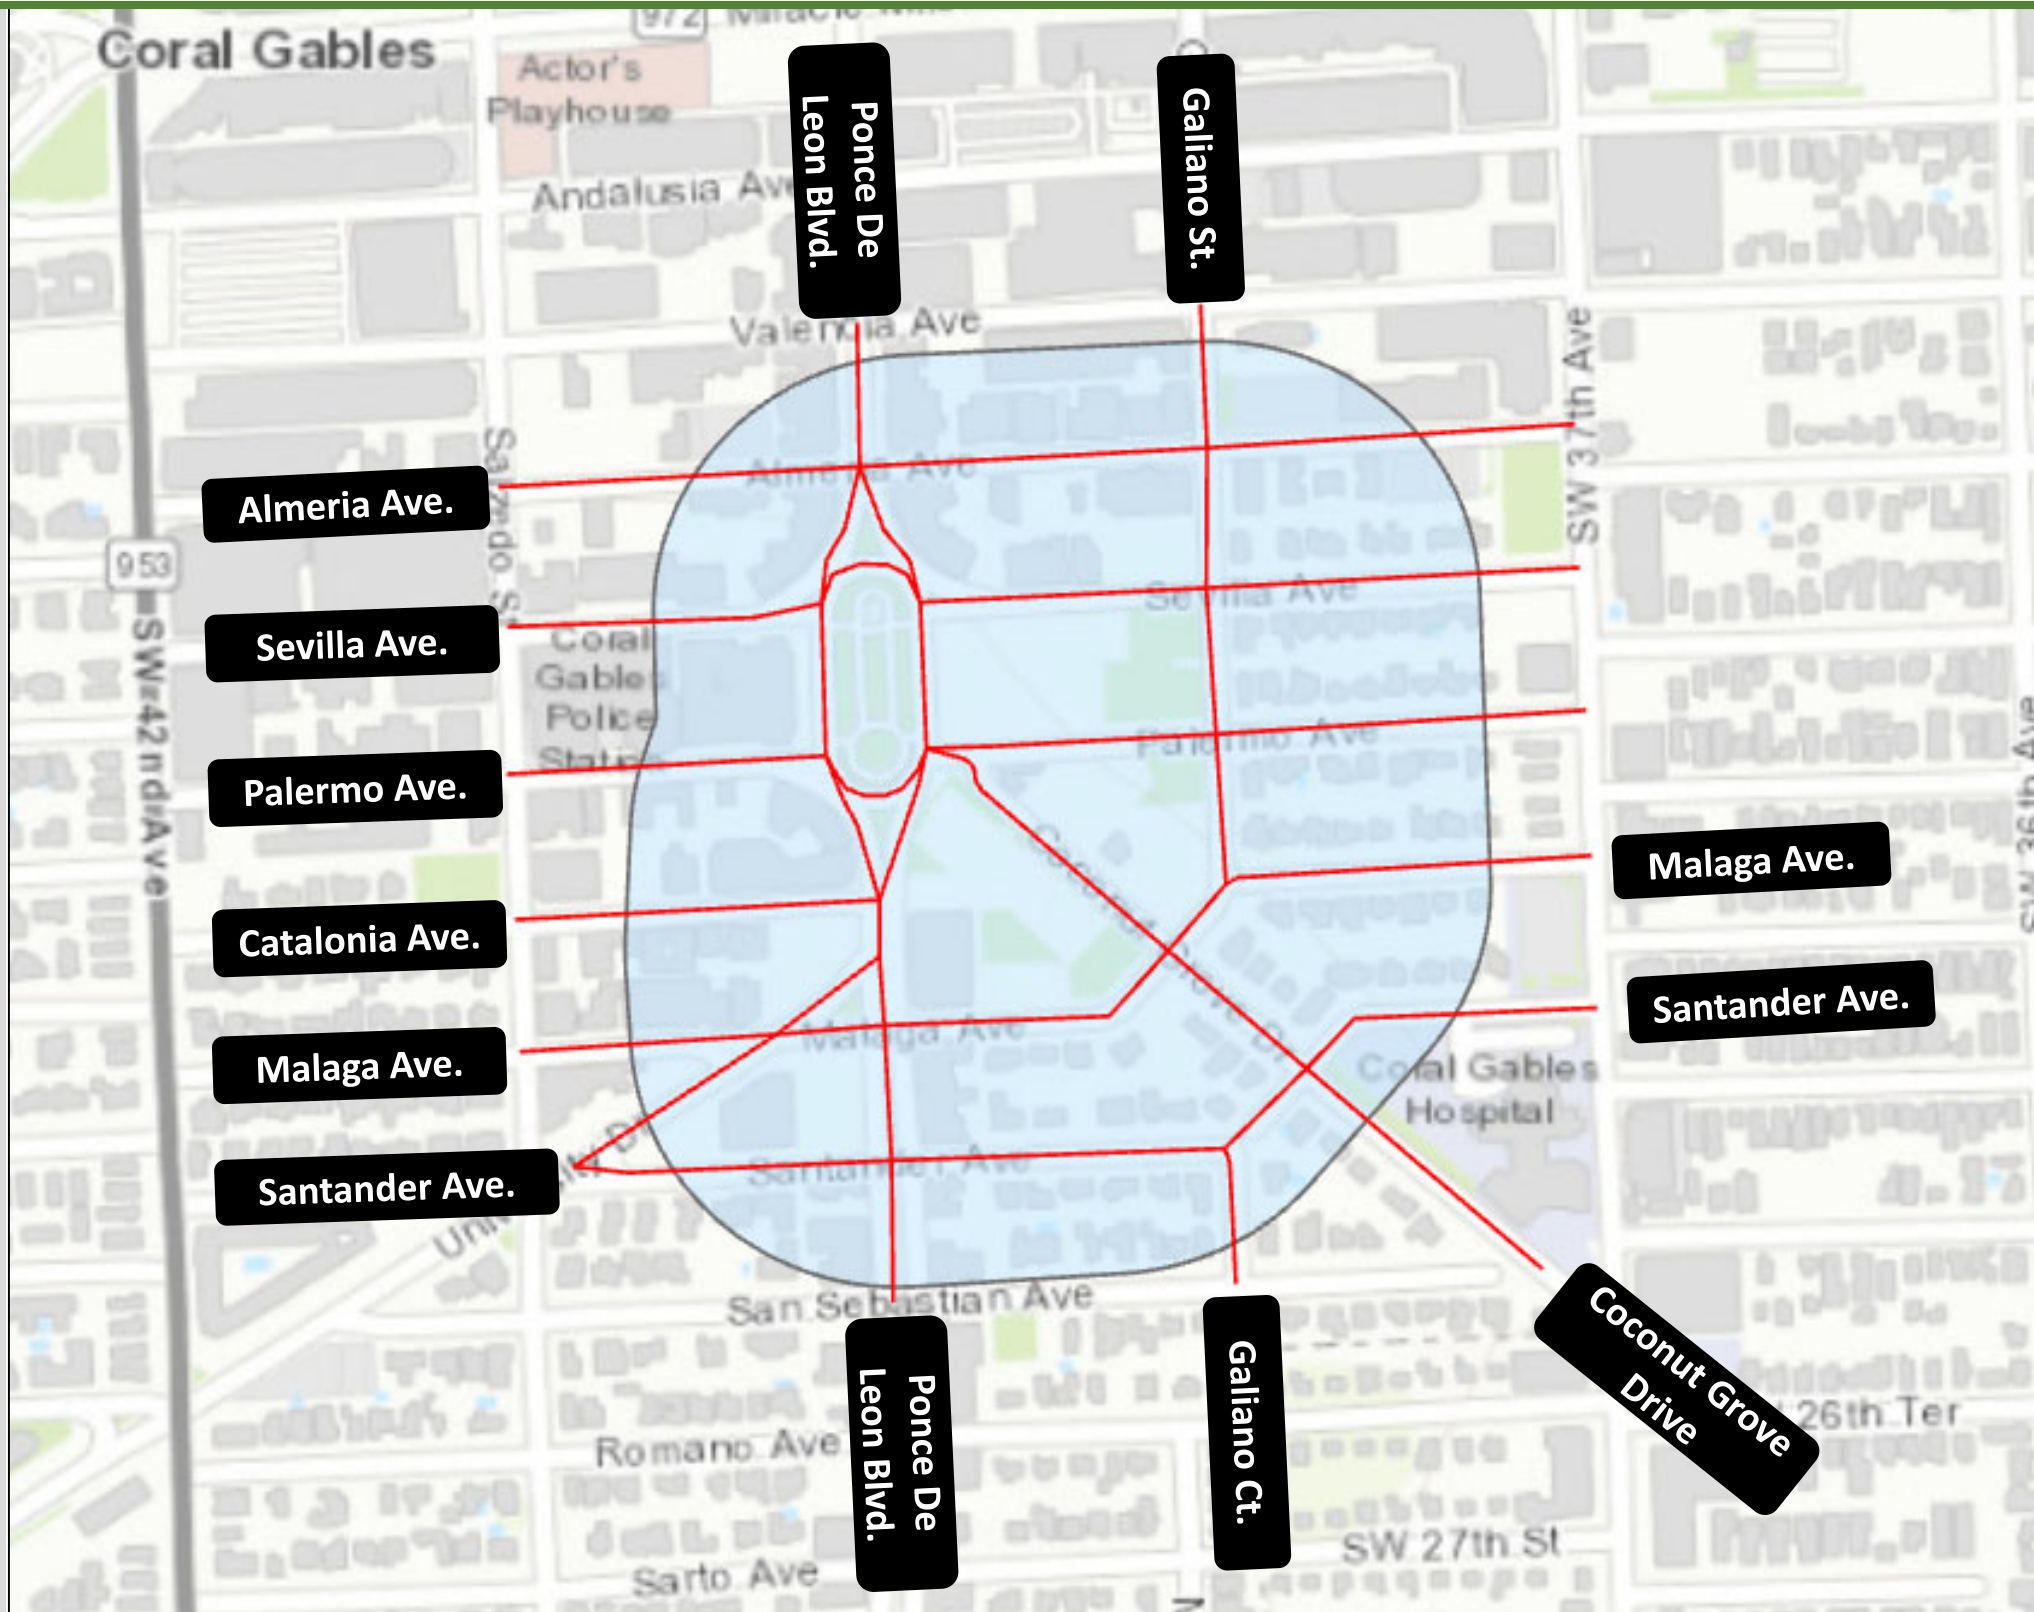

NEIGHBORHOOD PROTECTION ZONES
8th Street + Hospital

NEIGHBORHOOD PROTECTION ZONES
8th Street + Hospital

NEIGHBORHOOD PROTECTION ZONES
Coral Gables Senior High School

NEIGHBORHOOD PROTECTION ZONES
University of Miami + Doctor's Hospital

NEIGHBORHOOD PROTECTION ZONES
The Plaza

NEIGHBORHOOD PROTECTION ZONES
Ponce De Leon Middle School

NEIGHBORHOOD PROTECTION ZONES
Sunset Elementary School

NEIGHBORHOOD PROTECTION ZONES
The Shops at Merrick Park

NEIGHBORHOOD PROTECTION ZONES

Venetian Pool

NEIGHBORHOOD PROTECTION ZONES
Salvadore Park