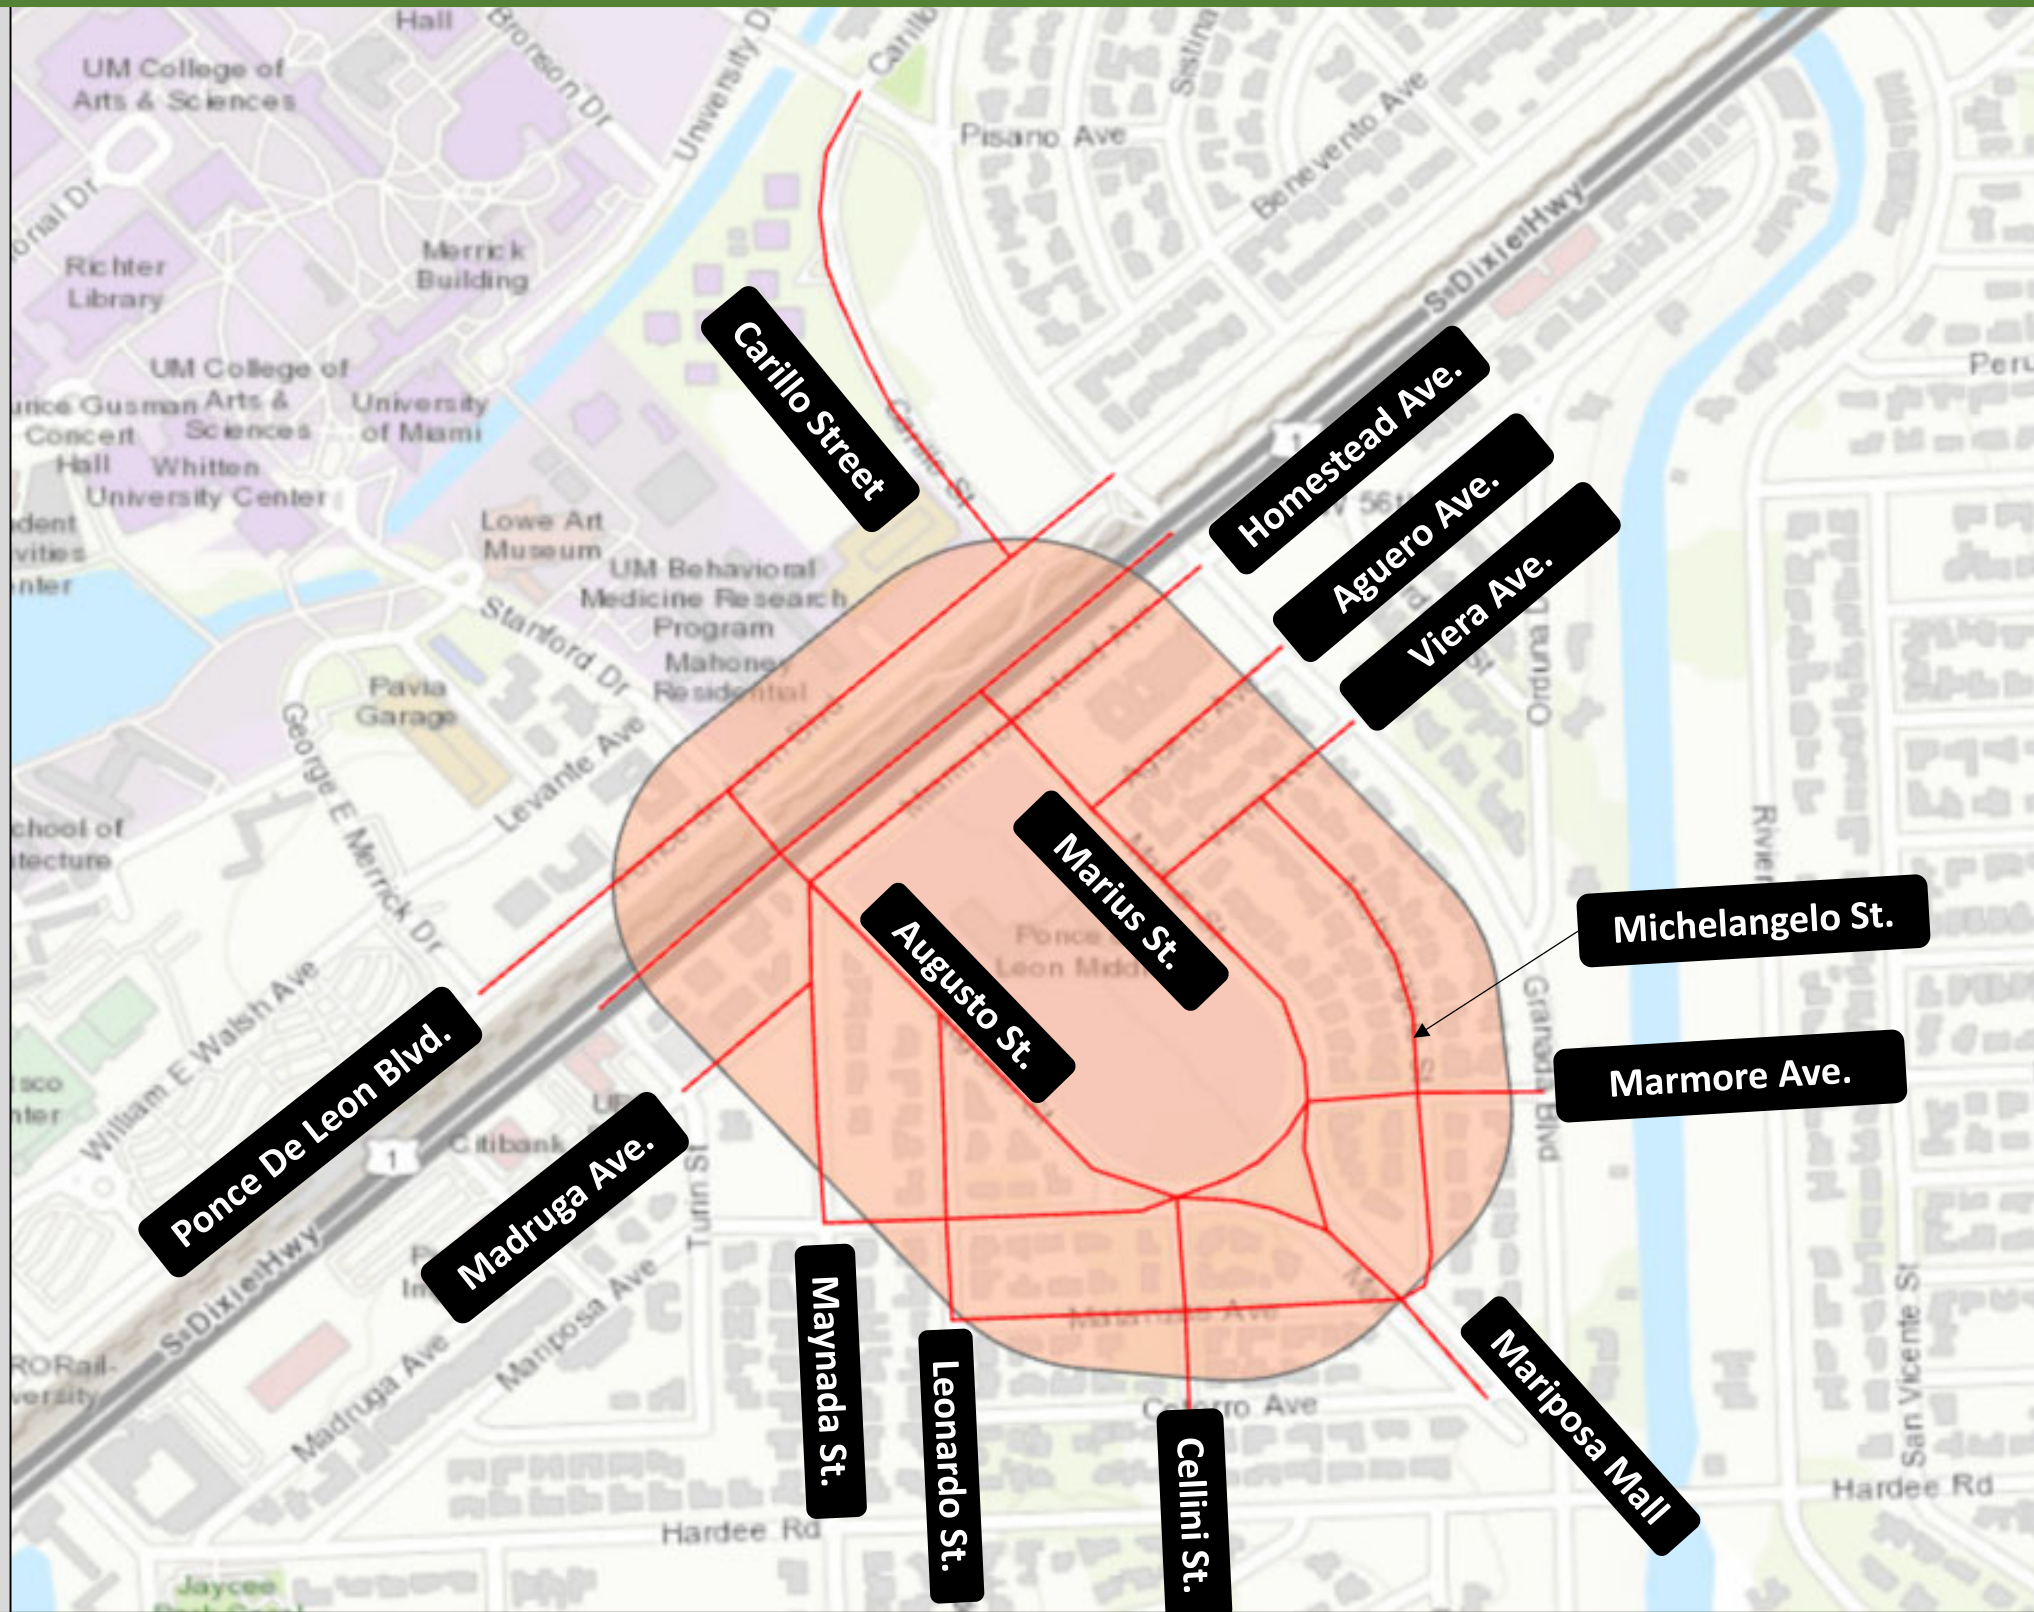

NEIGHBORHOOD PROTECTION ZONES
8th Street + Hospital

NEIGHBORHOOD PROTECTION ZONES
8th Street + Hospital

NEIGHBORHOOD PROTECTION ZONES
Coral Gables Senior High School

NEIGHBORHOOD PROTECTION ZONES
University of Miami + Doctor's Hospital

NEIGHBORHOOD PROTECTION ZONES
The Plaza

NEIGHBORHOOD PROTECTION ZONES
Ponce De Leon Middle School

NEIGHBORHOOD PROTECTION ZONES
Sunset Elementary School

NEIGHBORHOOD PROTECTION ZONES
The Shops at Merrick Park

NEIGHBORHOOD PROTECTION ZONES

Venetian Pool

NEIGHBORHOOD PROTECTION ZONES
Salvadore Park