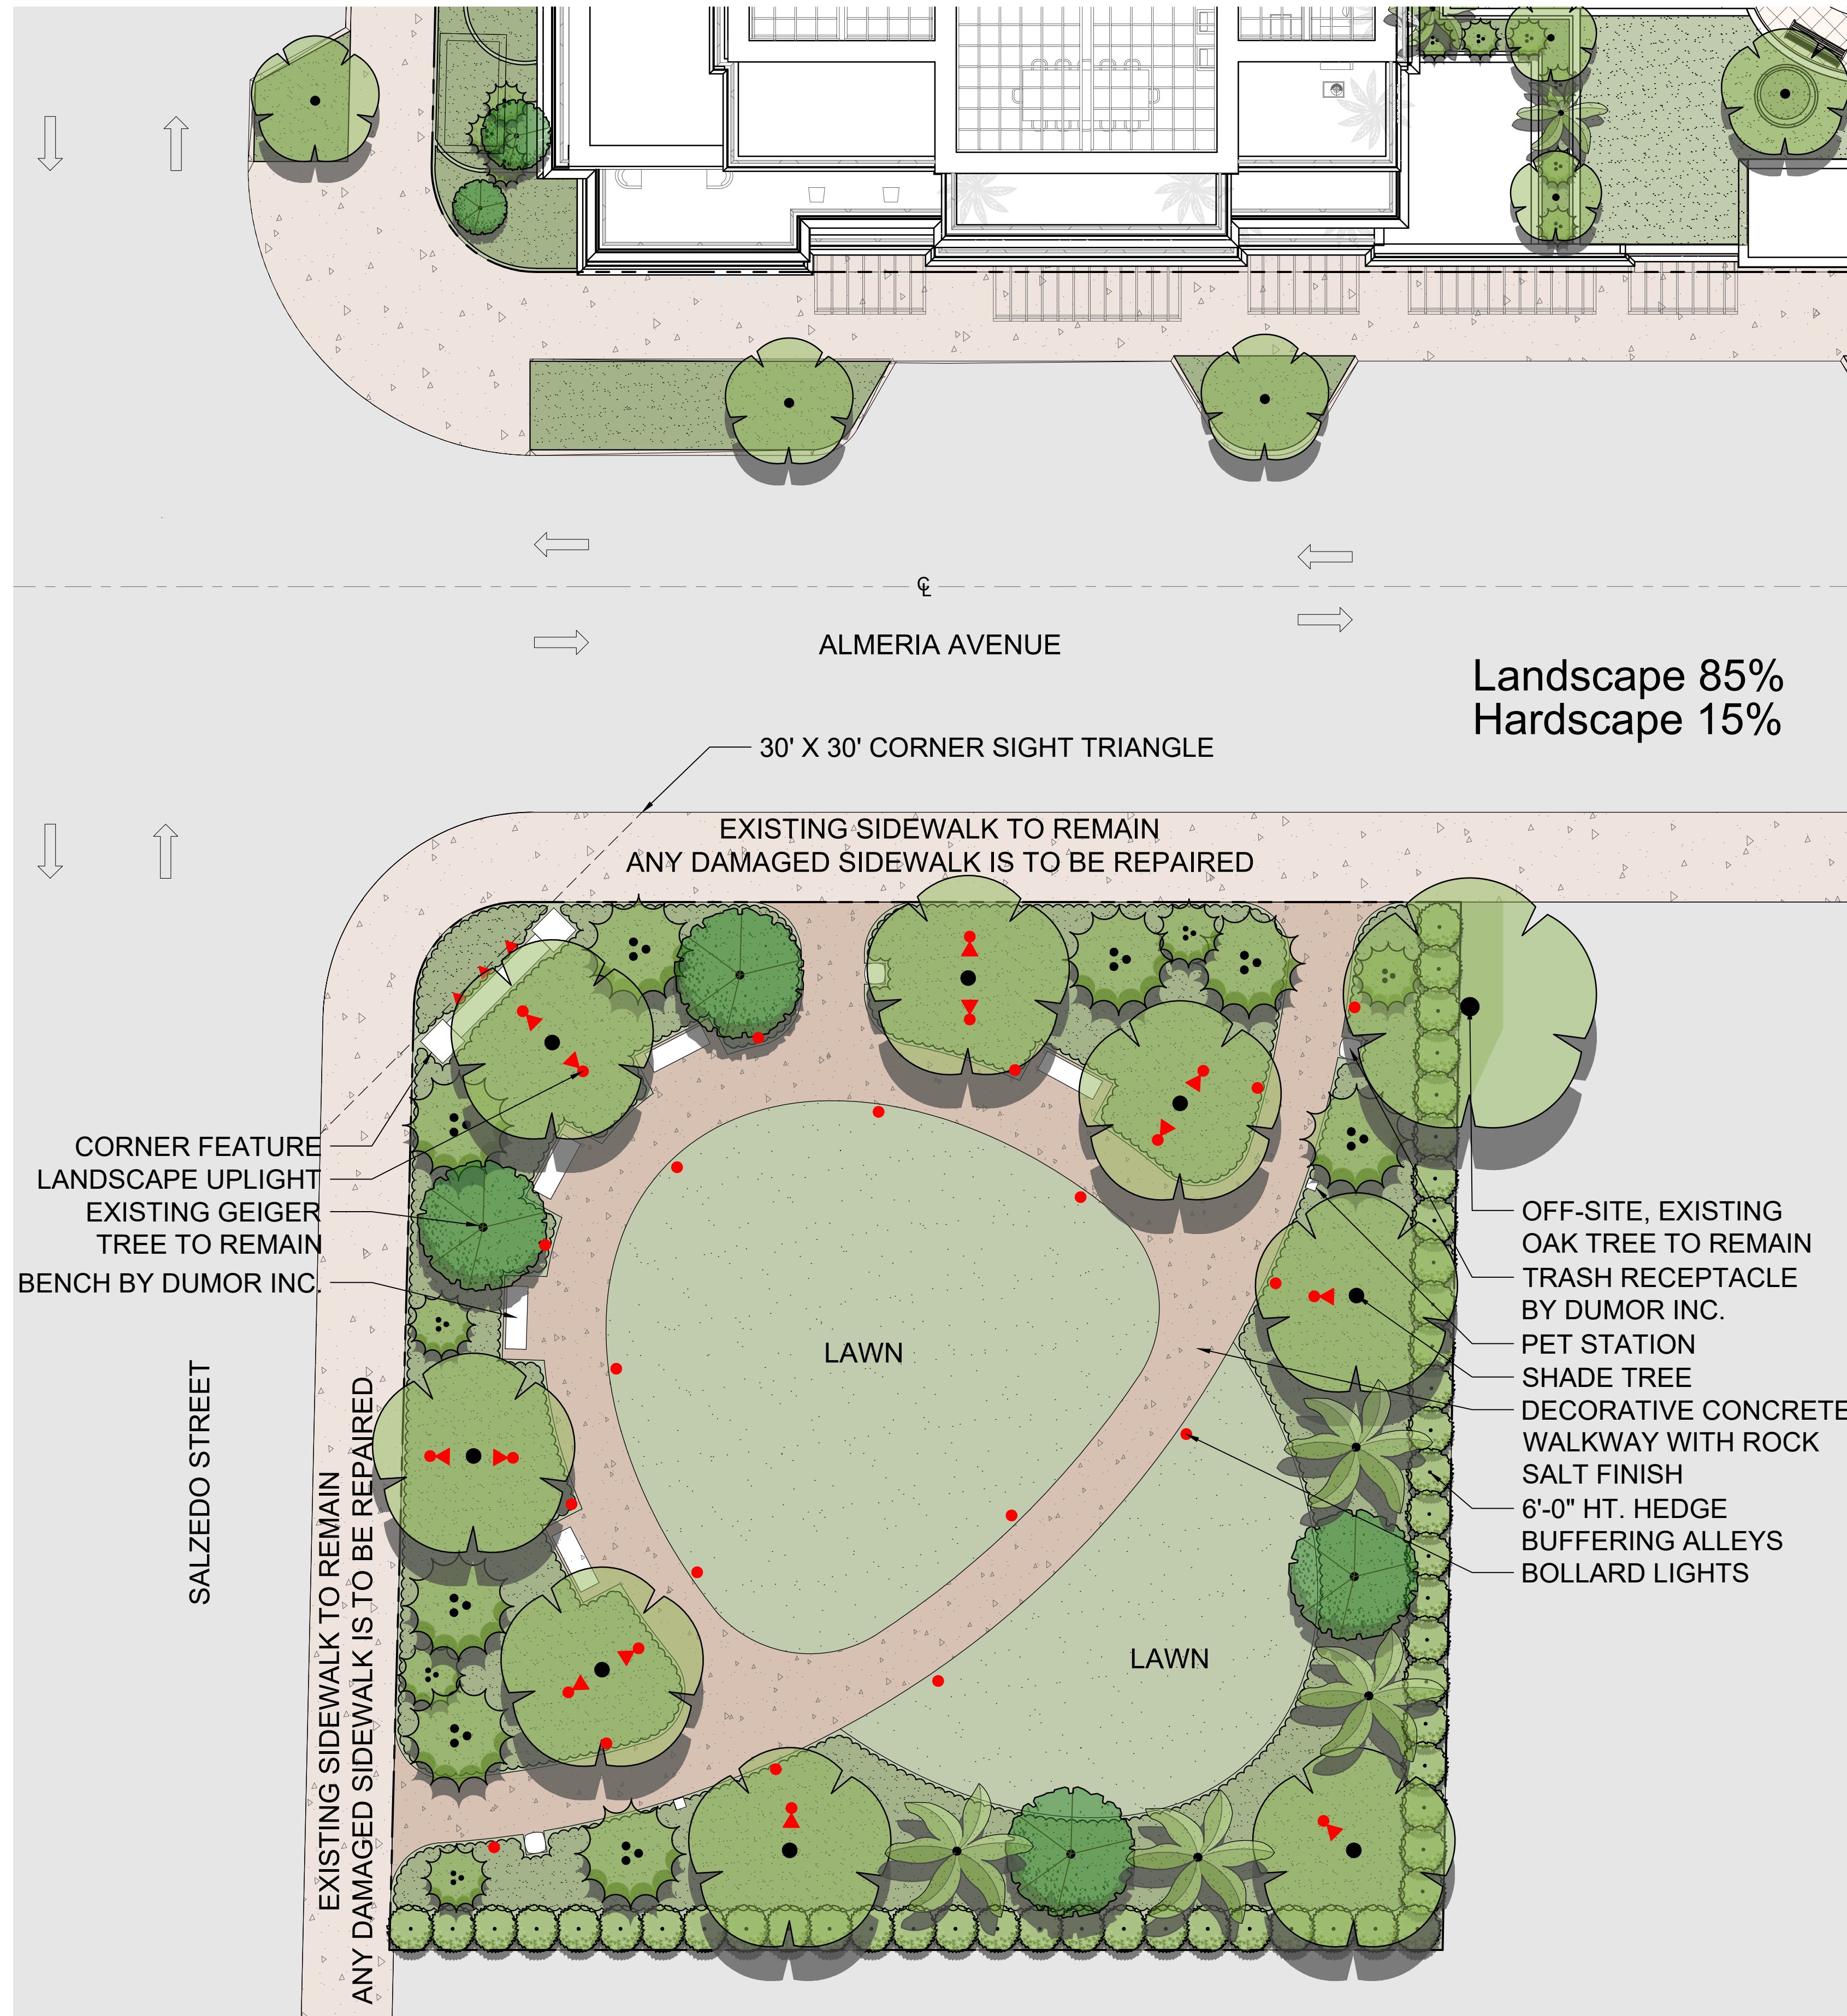

PARK INCLUDES A MODERN, FORMAL PLANT PALETTE INCORPORATING EXISTING TREES

DECORATIVE AND PATHWAY LIGHTING

CORNER SIGN WITH OOLITE BLOCK CAP

CONTRASTING PINK WALKWAY WITH ROCK SALT FINISH

WALKING PATHS & OPEN LAWN WITH BENCHES, TRASH RECEPTACLES, AND PET STATION

REGENCY PARC

Public Park Schematic Design