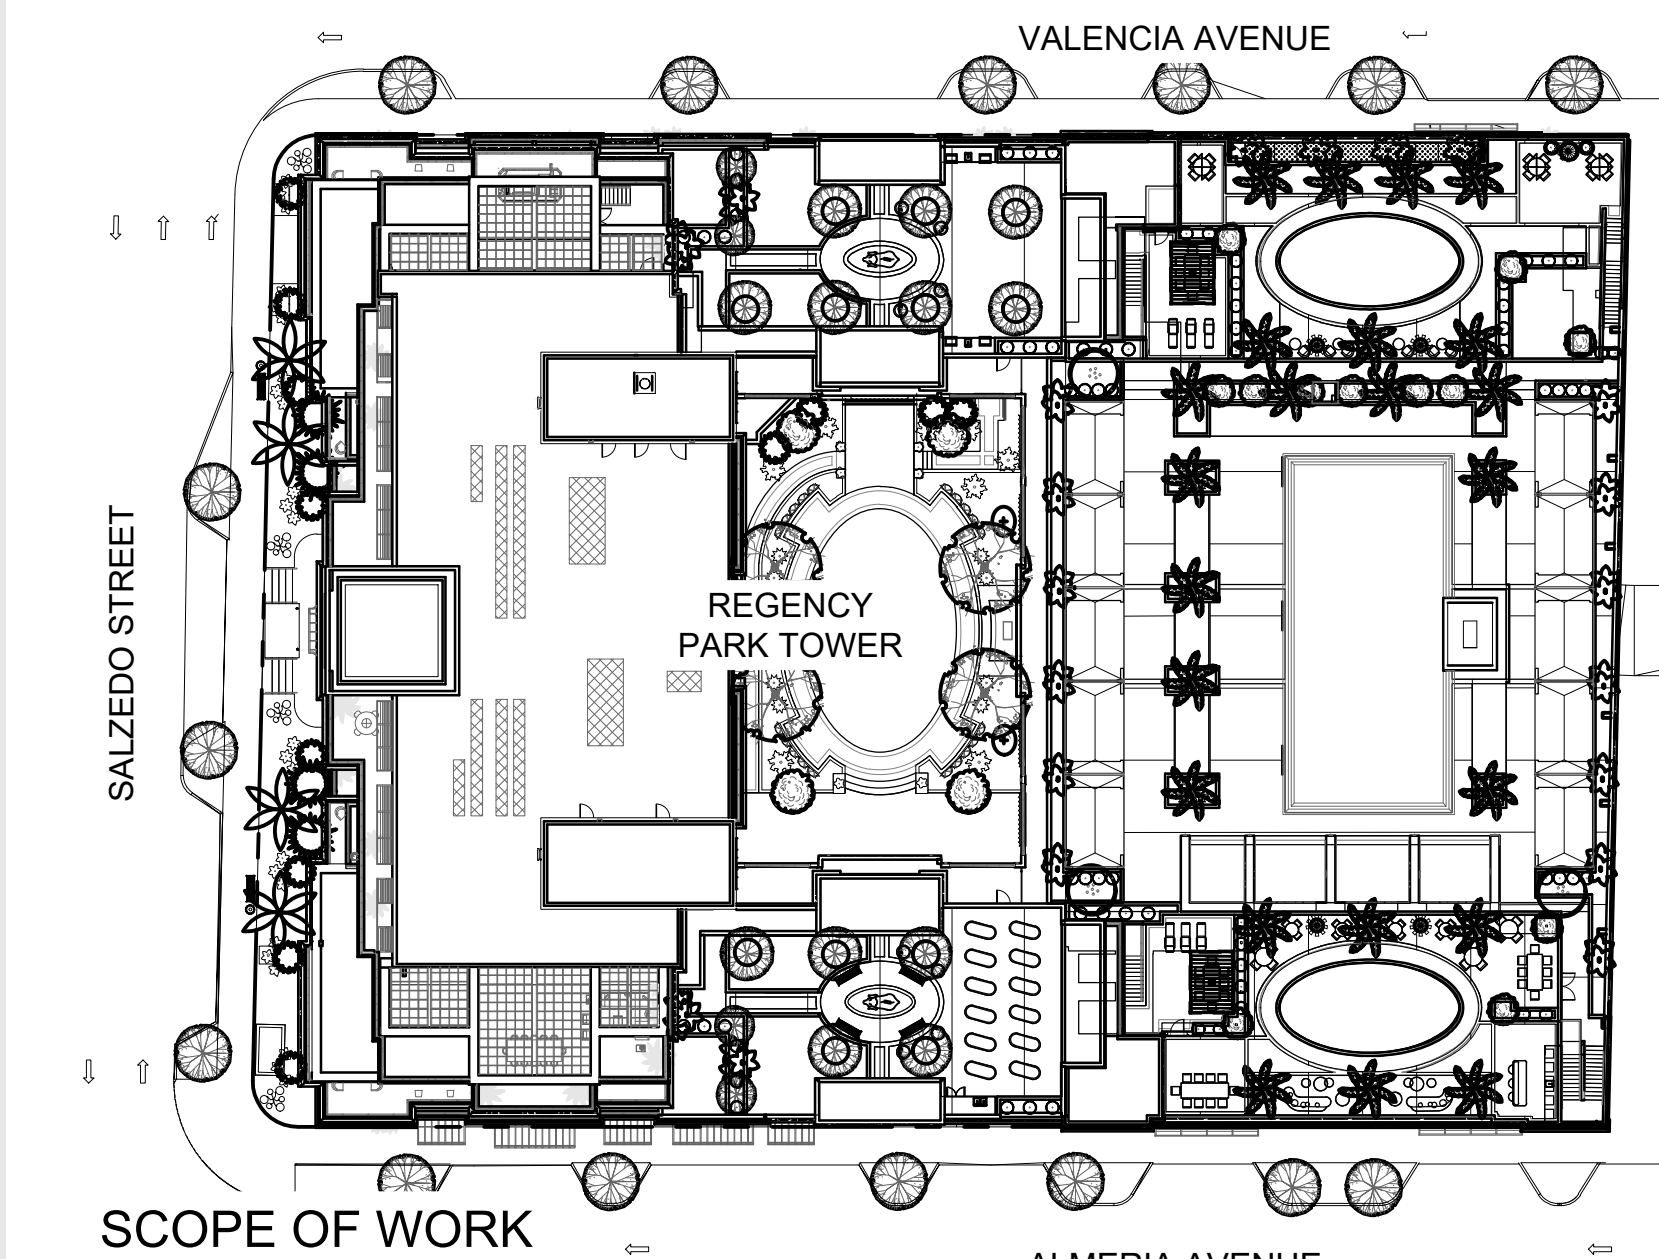

PARK INCLUDES A MODERN, FORMAL PLANT PALETTE INCORPORATING EXISTING TREES

DECORATIVE AND PATHWAY LIGHTING

CORNER SIGN WITH OOLITE BLOCK CAP

CONTRASTING PINK WALKWAY WITH ROCK SALT FINISH

WALKING PATHS & OPEN LAWN WITH BENCHES, TRASH RECEPTACLES, AND PET STATION

REGENCY PARC

Public Park Schematic Design