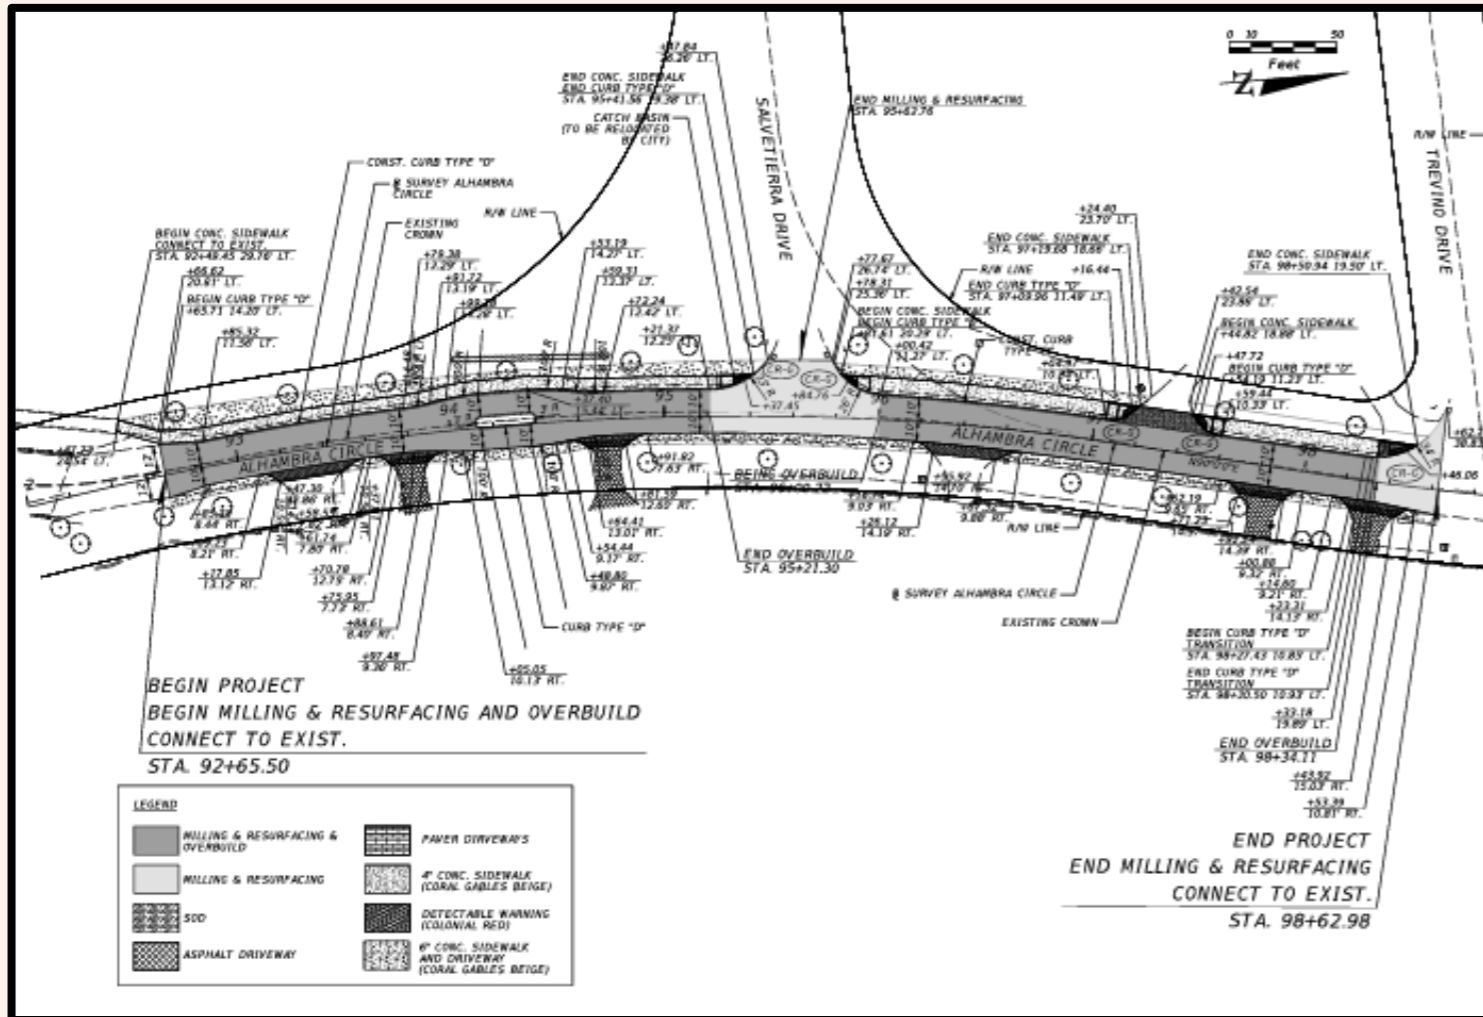

## UNIVERSITY DRIVE

- FROM BIRD RD TO BLUE RD
- ANTICIPATED CONSTRUCTION START DATE: JUNE 2023

## ALHAMBRA CIRCLE

- FROM SOUTH OF SALVATIERRA DR TO SAN RAFAEL AVE
- ANTICIPATED CONSTRUCTION START DATE: 4<sup>TH</sup> QUARTER 2023

## BLUE ROAD

- FROM RIVIERA COUNTRY CLUB TO BILTMORE DR
- ANTICIPATED CONSTRUCTION START DATE: JANUARY 2024