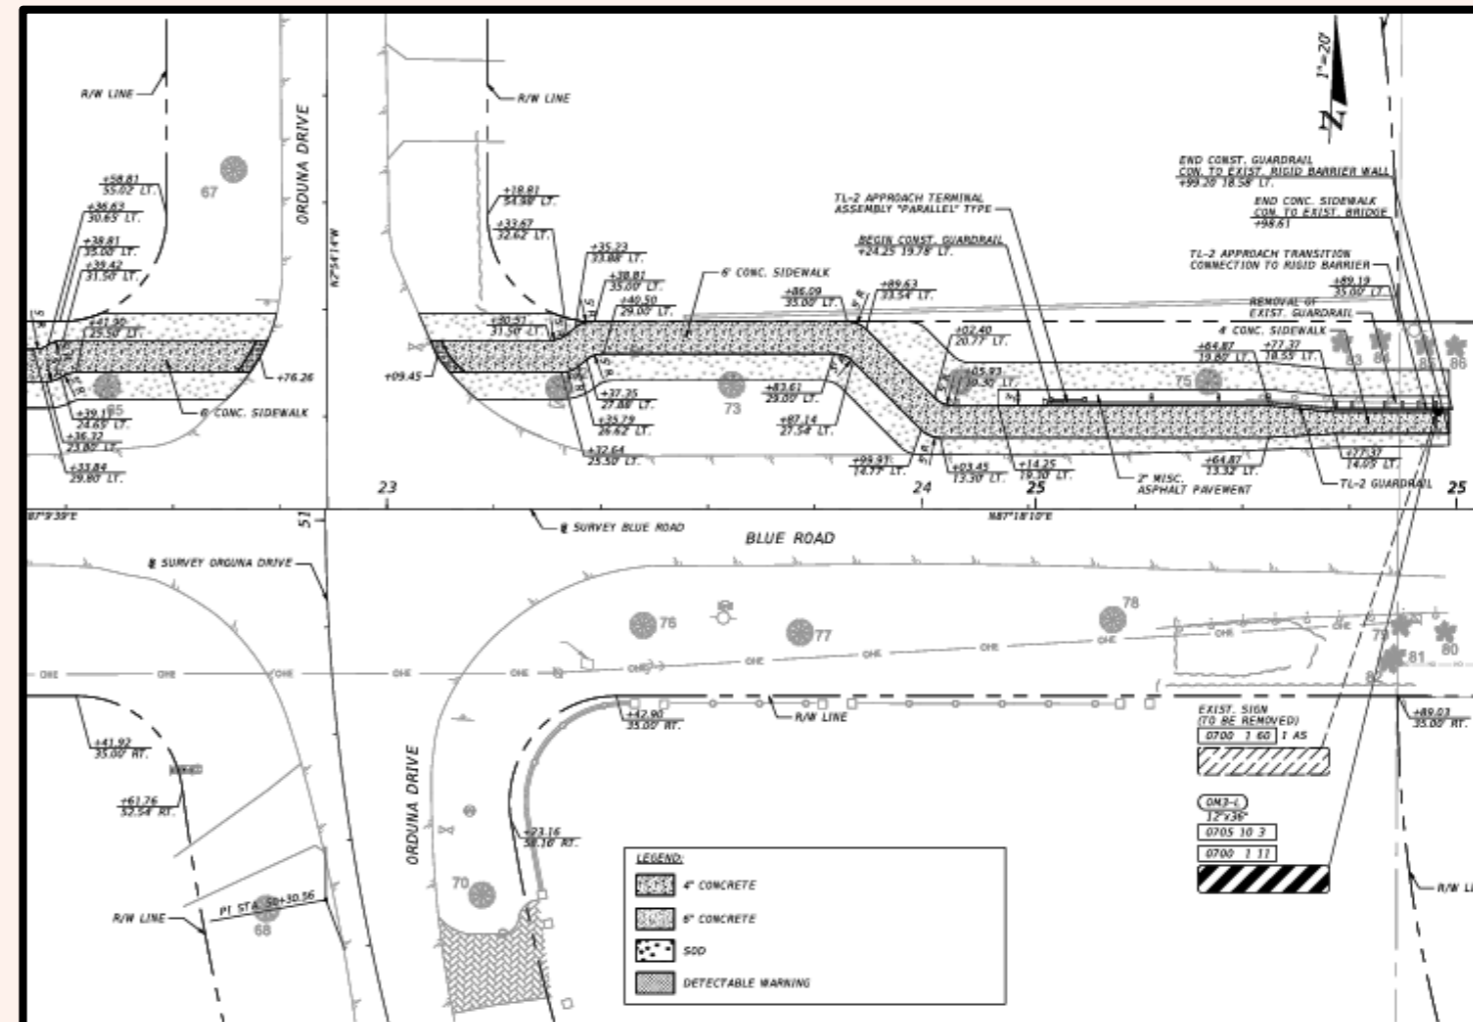

## ALHAMBRA CIRCLE

- FROM SOUTH OF SALVATIERRA DR TO SAN RAFAEL AVE
- ANTICIPATED CONSTRUCTION START DATE: 4<sup>TH</sup> QUARTER 2023

## BLUE ROAD

- FROM RIVIERA COUNTRY CLUB TO BILTMORE DR
- ANTICIPATED CONSTRUCTION START DATE: JANUARY 2024