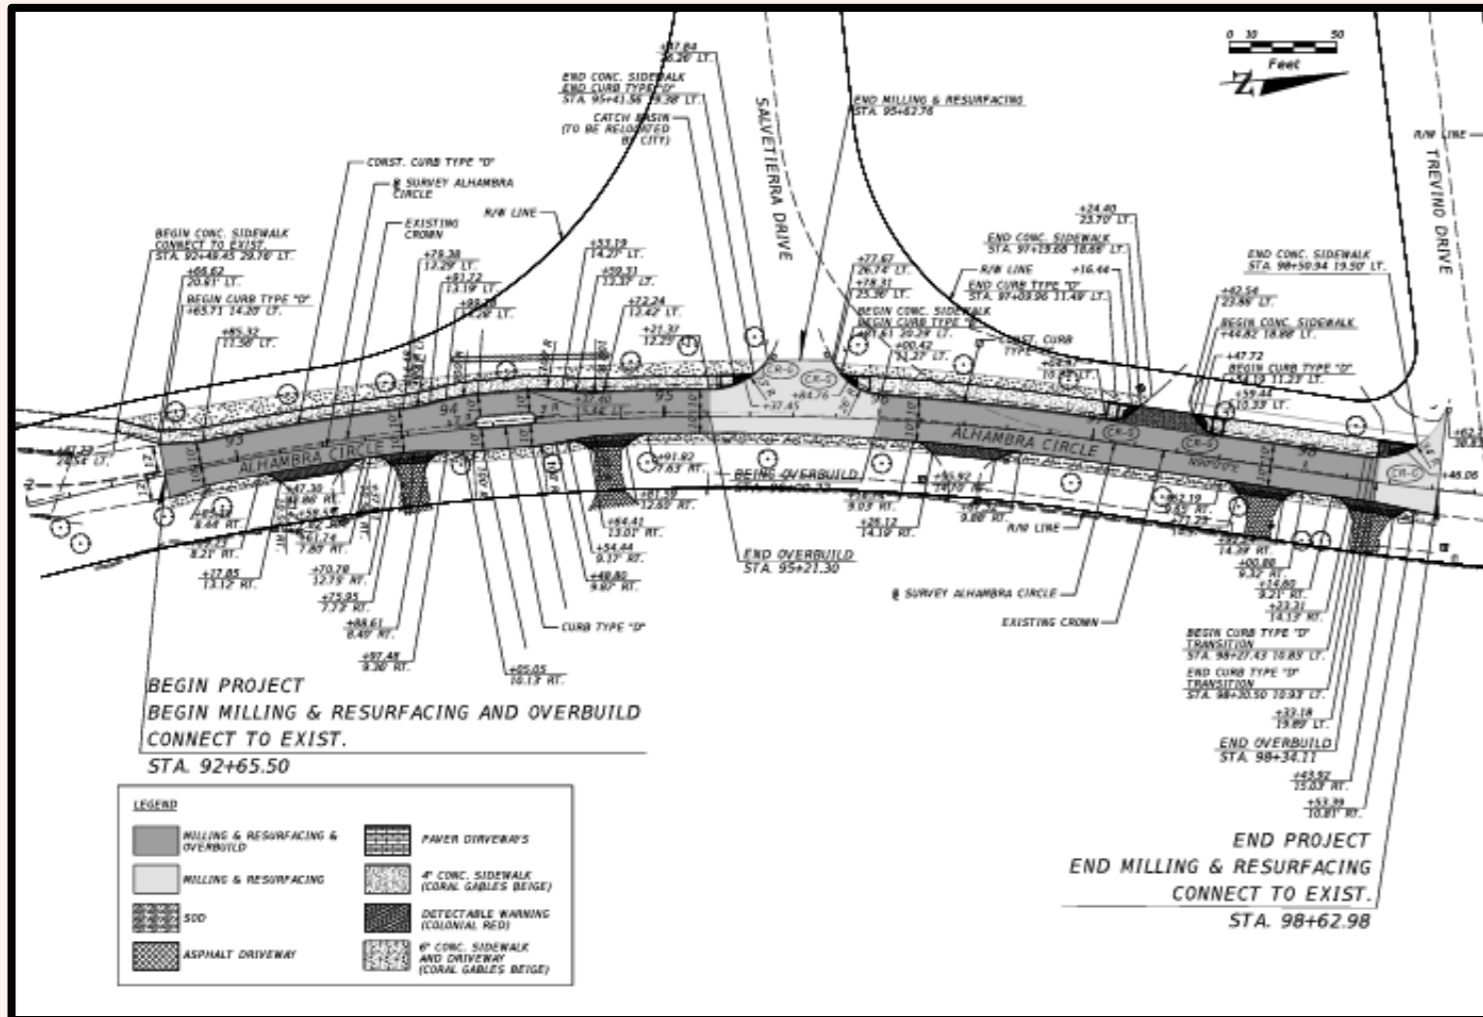

SIDEWALKS UPDATE

MAY 23, 2023

**CORAL
GABLES**®
THE CITY BEAUTIFUL

UNIVERSITY DRIVE UPDATE

UNIVERSITY DRIVE

- FROM BIRD RD TO BLUE RD
- ANTICIPATED CONSTRUCTION START DATE: JUNE 2023

ALHAMBRA CIRCLE UPDATE

ALHAMBRA CIRCLE

- FROM SOUTH OF SALVATIERRA DR TO SAN RAFAEL AVE
- ANTICIPATED CONSTRUCTION START DATE: 4TH QUARTER 2023

BLUE ROAD UPDATE

BLUE ROAD

- FROM RIVIERA COUNTRY CLUB TO BILTMORE DR
- ANTICIPATED CONSTRUCTION START DATE: JANUARY 2024

PISANO AVENUE UPDATE

PISANO AVENUE

- FROM CAMPO SANO AVE TO UNIVERSITY DRIVE
- ANTICIPATED CONSTRUCTION START DATE: FALL 2023

THANK YOU

CORAL
GABLES
THE CITY BEAUTIFUL