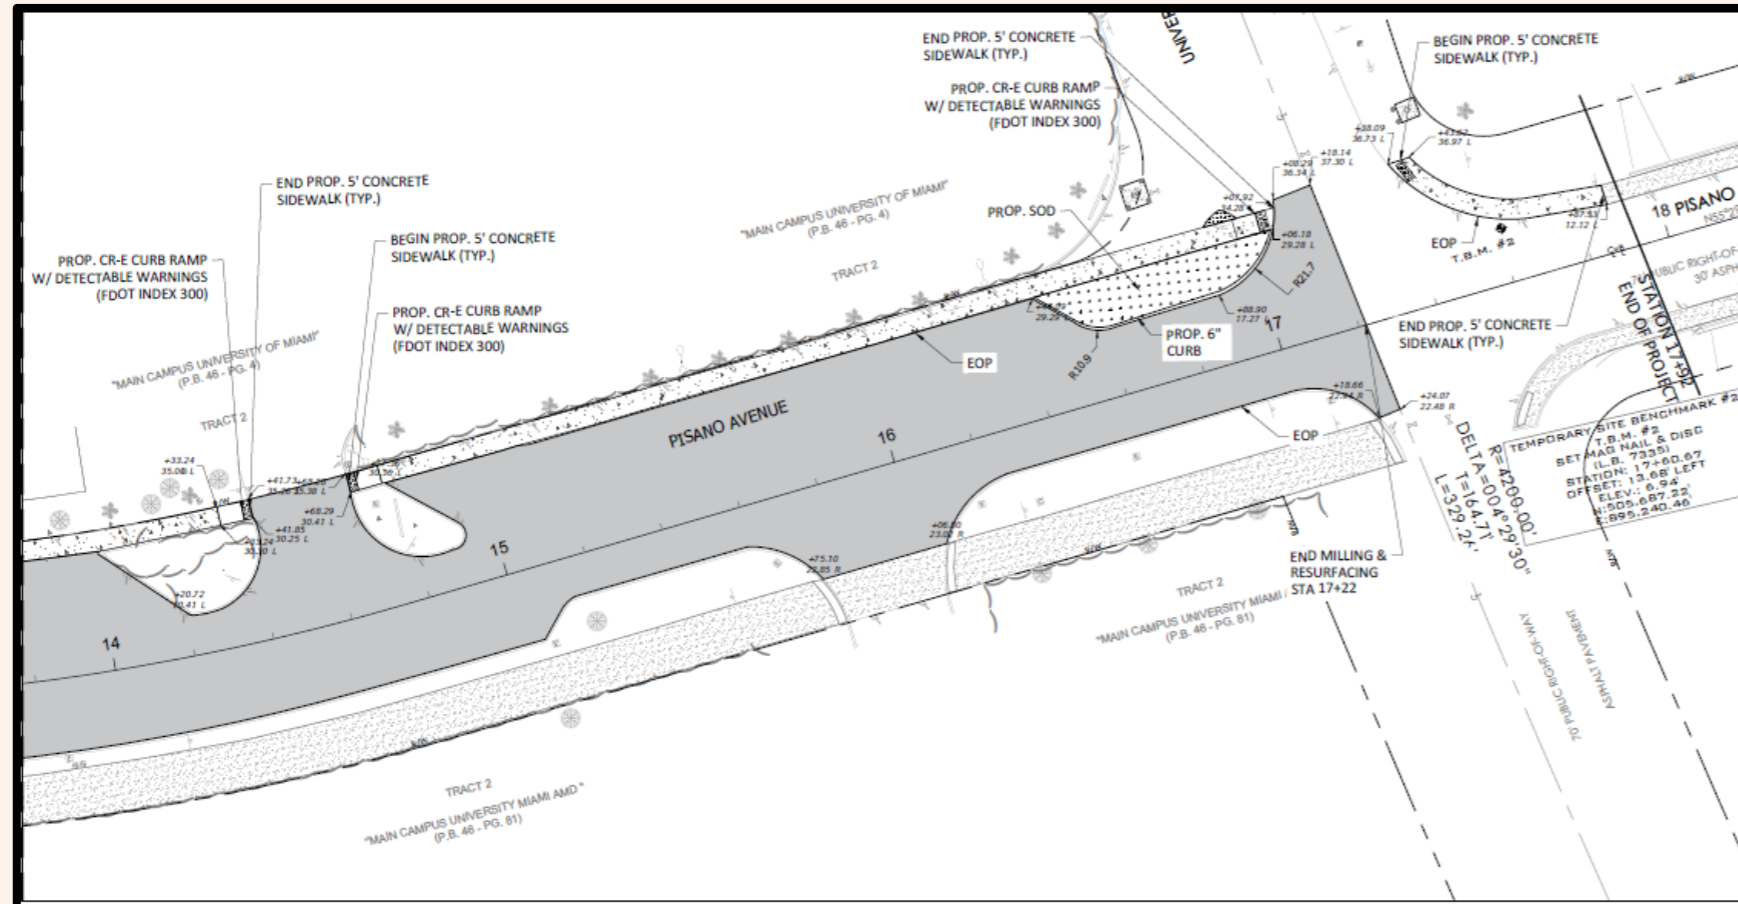

- FROM SOUTH OF SALVATIERRA DR TO SAN RAFAEL AVE
- ANTICIPATED CONSTRUCTION START DATE: 4TH QUARTER 2023

BLUE ROAD UPDATE

BLUE ROAD

- FROM RIVIERA COUNTRY CLUB TO BILTMORE DR
- ANTICIPATED CONSTRUCTION START DATE: JANUARY 2024

PISANO AVENUE UPDATE

PISANO AVENUE

- FROM CAMPO SANO AVE TO UNIVERSITY DRIVE
- ANTICIPATED CONSTRUCTION START DATE: FALL 2023

THANK YOU

CORAL
GABLES
THE CITY BEAUTIFUL