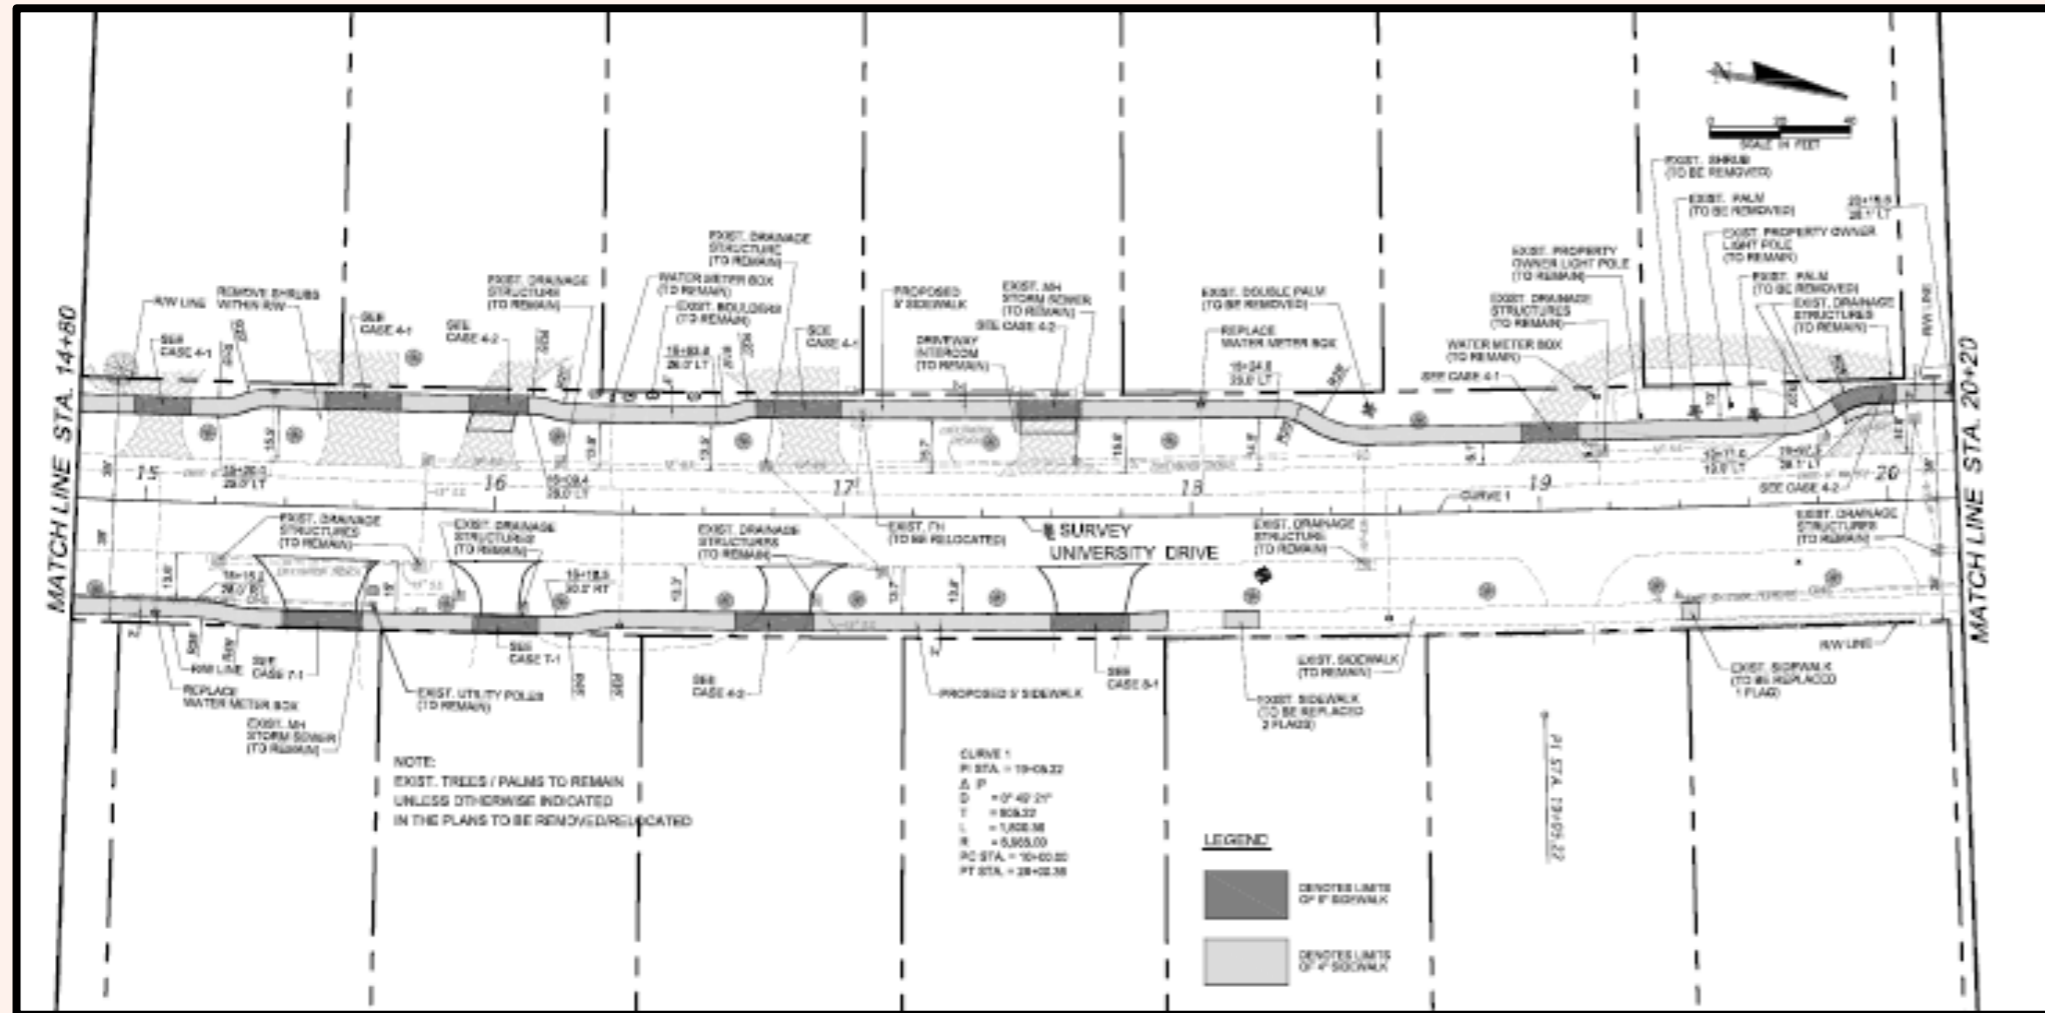

SIDEWALKS UPDATE

MAY 23, 2023

**CORAL
GABLES**®
THE CITY BEAUTIFUL

UNIVERSITY DRIVE UPDATE

UNIVERSITY DRIVE

- FROM BIRD RD TO BLUE RD
- ANTICIPATED CONSTRUCTION START DATE: JUNE 2023

ALHAMBRA CIRCLE UPDATE

ALHAMBRA CIRCLE

- FROM SOUTH OF SALVATIERRA DR TO SAN RAFAEL AVE
- ANTICIPATED CONSTRUCTION START DATE: 4TH QUARTER 2023

BLUE ROAD UPDATE

BLUE ROAD

- FROM RIVIERA COUNTRY CLUB TO BILTMORE DR
- ANTICIPATED CONSTRUCTION START DATE: JANUARY 2024

PISANO AVENUE UPDATE

PISANO AVENUE

- FROM CAMPO SANO AVE TO UNIVERSITY DRIVE
- ANTICIPATED CONSTRUCTION START DATE: FALL 2023

THANK YOU

CORAL
GABLES
THE CITY BEAUTIFUL