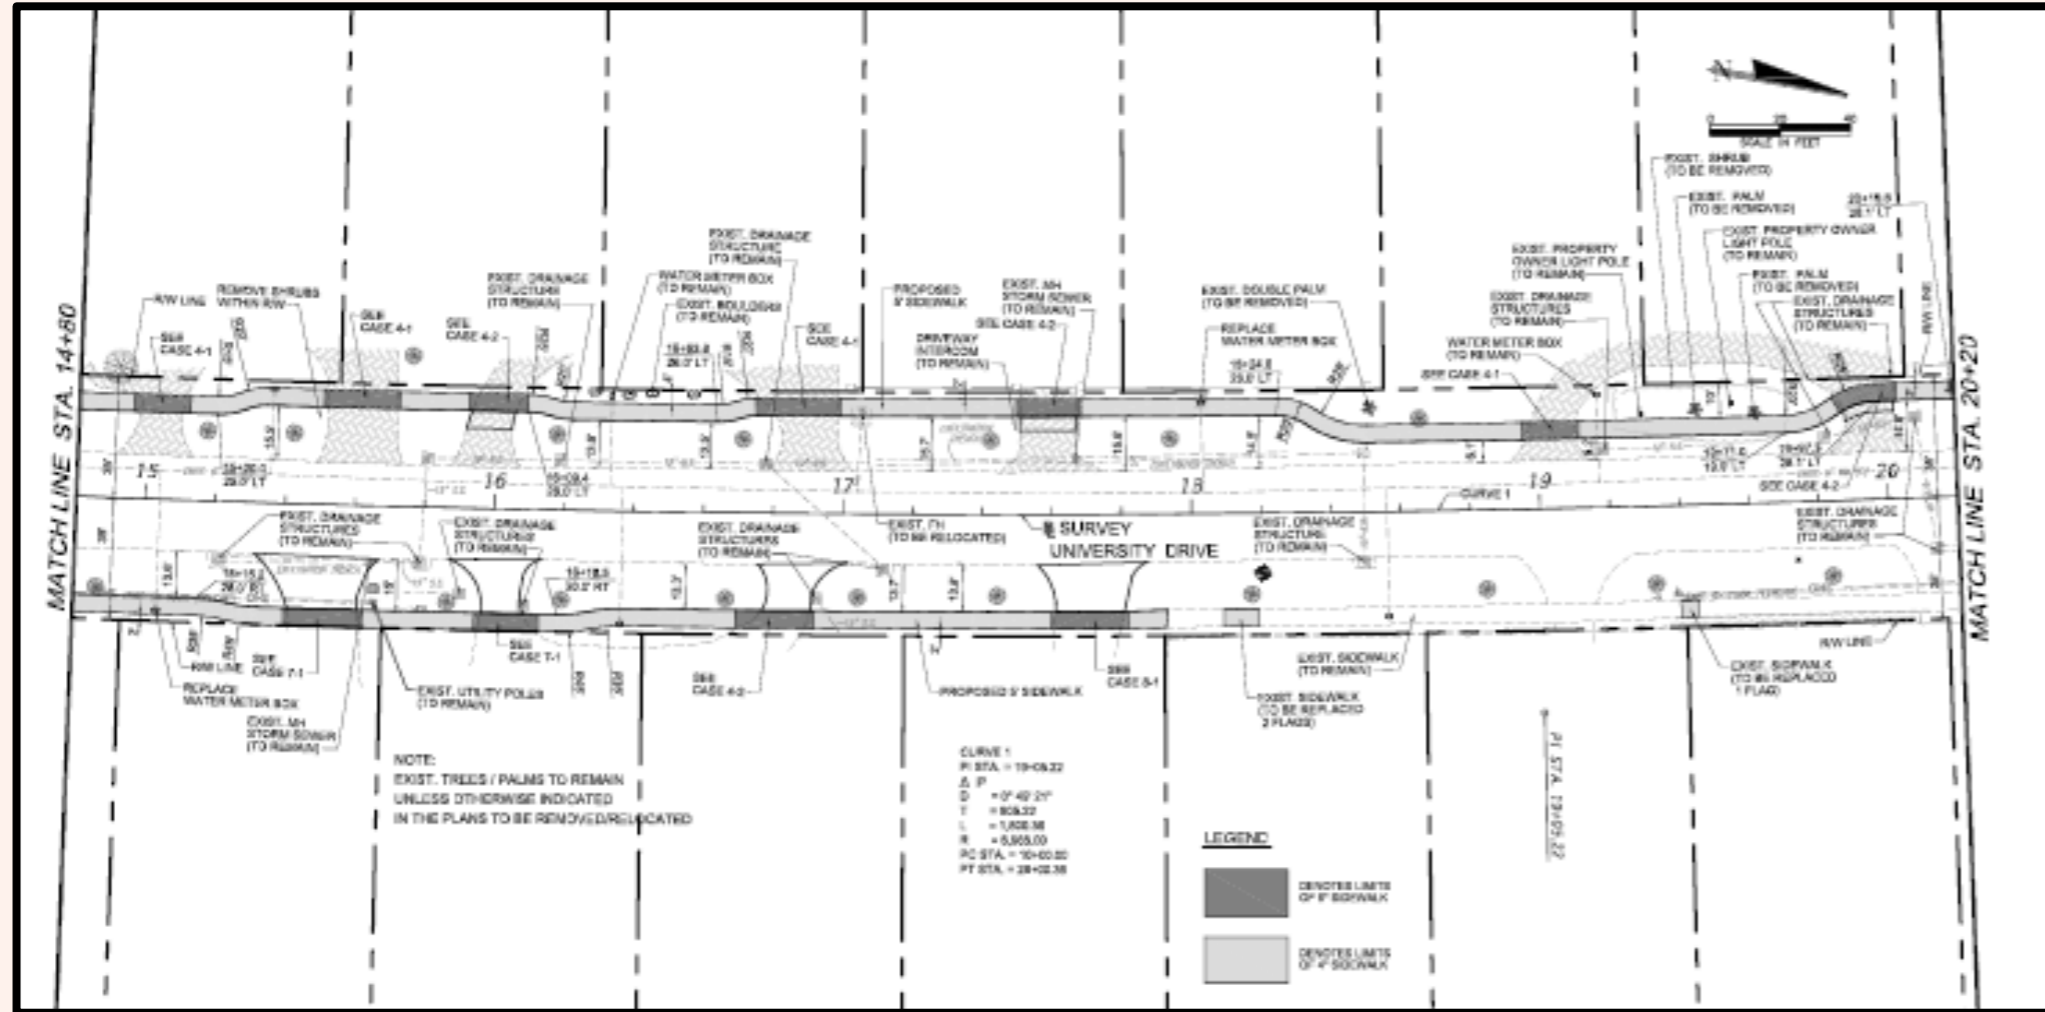

## UNIVERSITY DRIVE

- FROM BIRD RD TO BLUE RD
- ANTICIPATED CONSTRUCTION START DATE: JUNE 2023

## ALHAMBRA CIRCLE

- FROM SOUTH OF SALVATIERRA DR TO SAN RAFAEL AVE
- ANTICIPATED CONSTRUCTION START DATE: 4<sup>TH</sup> QUARTER 2023

## BLUE ROAD

- FROM RIVIERA COUNTRY CLUB TO BILTMORE DR
- ANTICIPATED CONSTRUCTION START DATE: JANUARY 2024