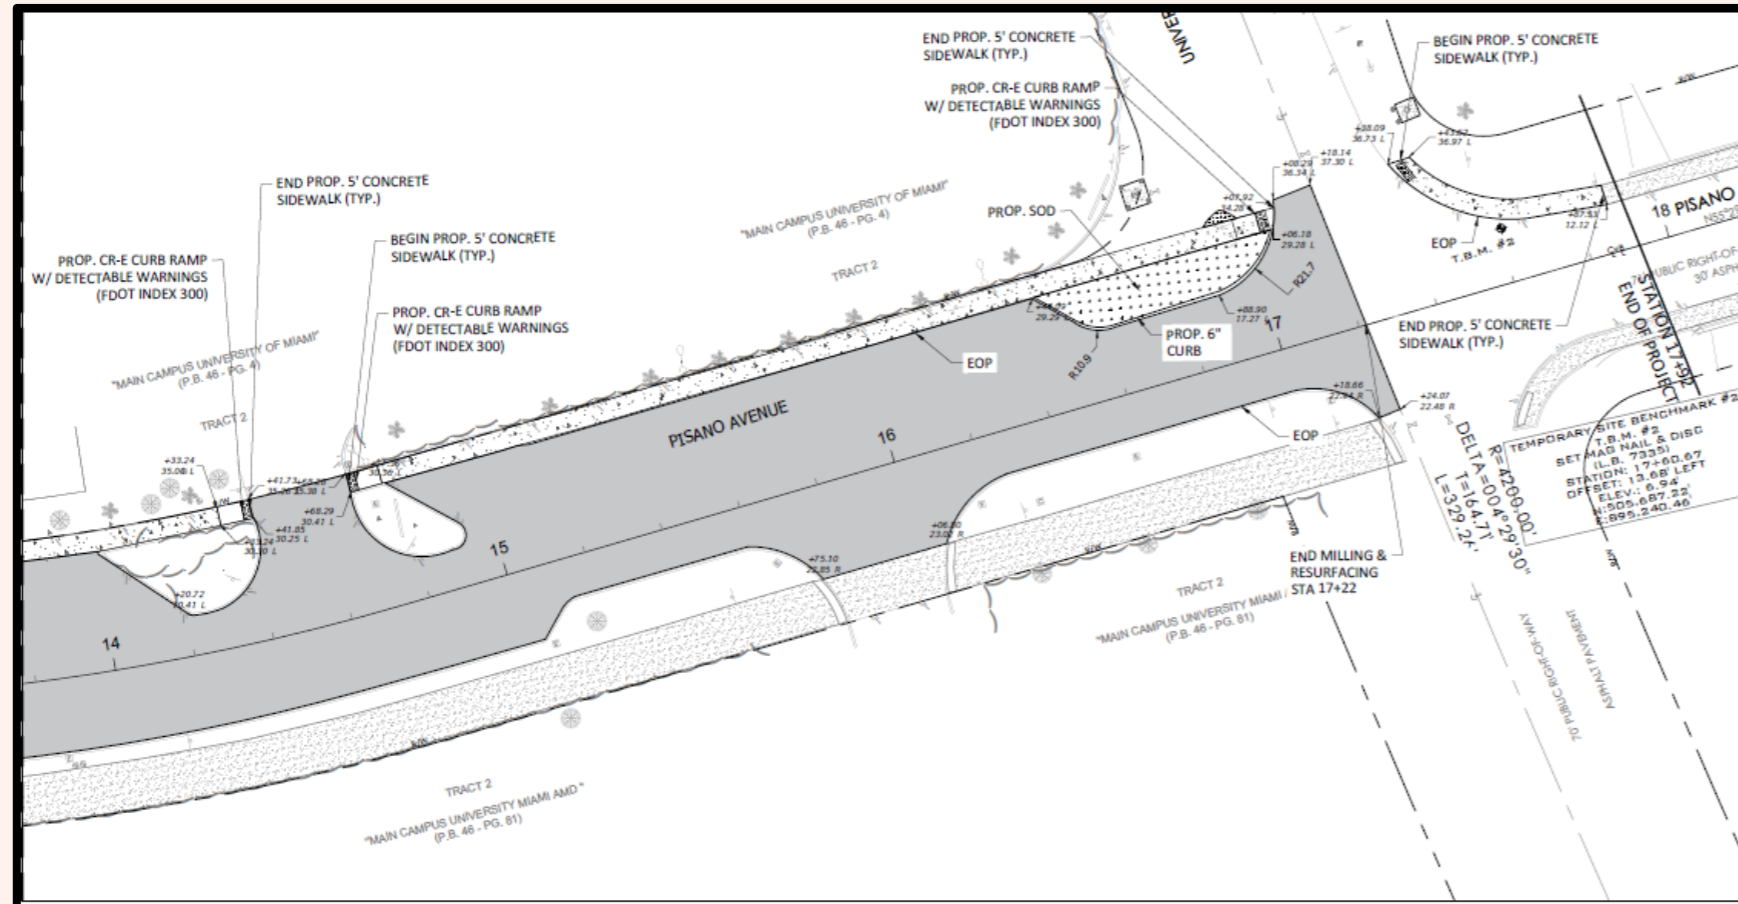

PISANO AVENUE UPDATE

PISANO AVENUE

- FROM CAMPO SANO AVE TO UNIVERSITY DRIVE
- ANTICIPATED CONSTRUCTION START DATE: FALL 2023