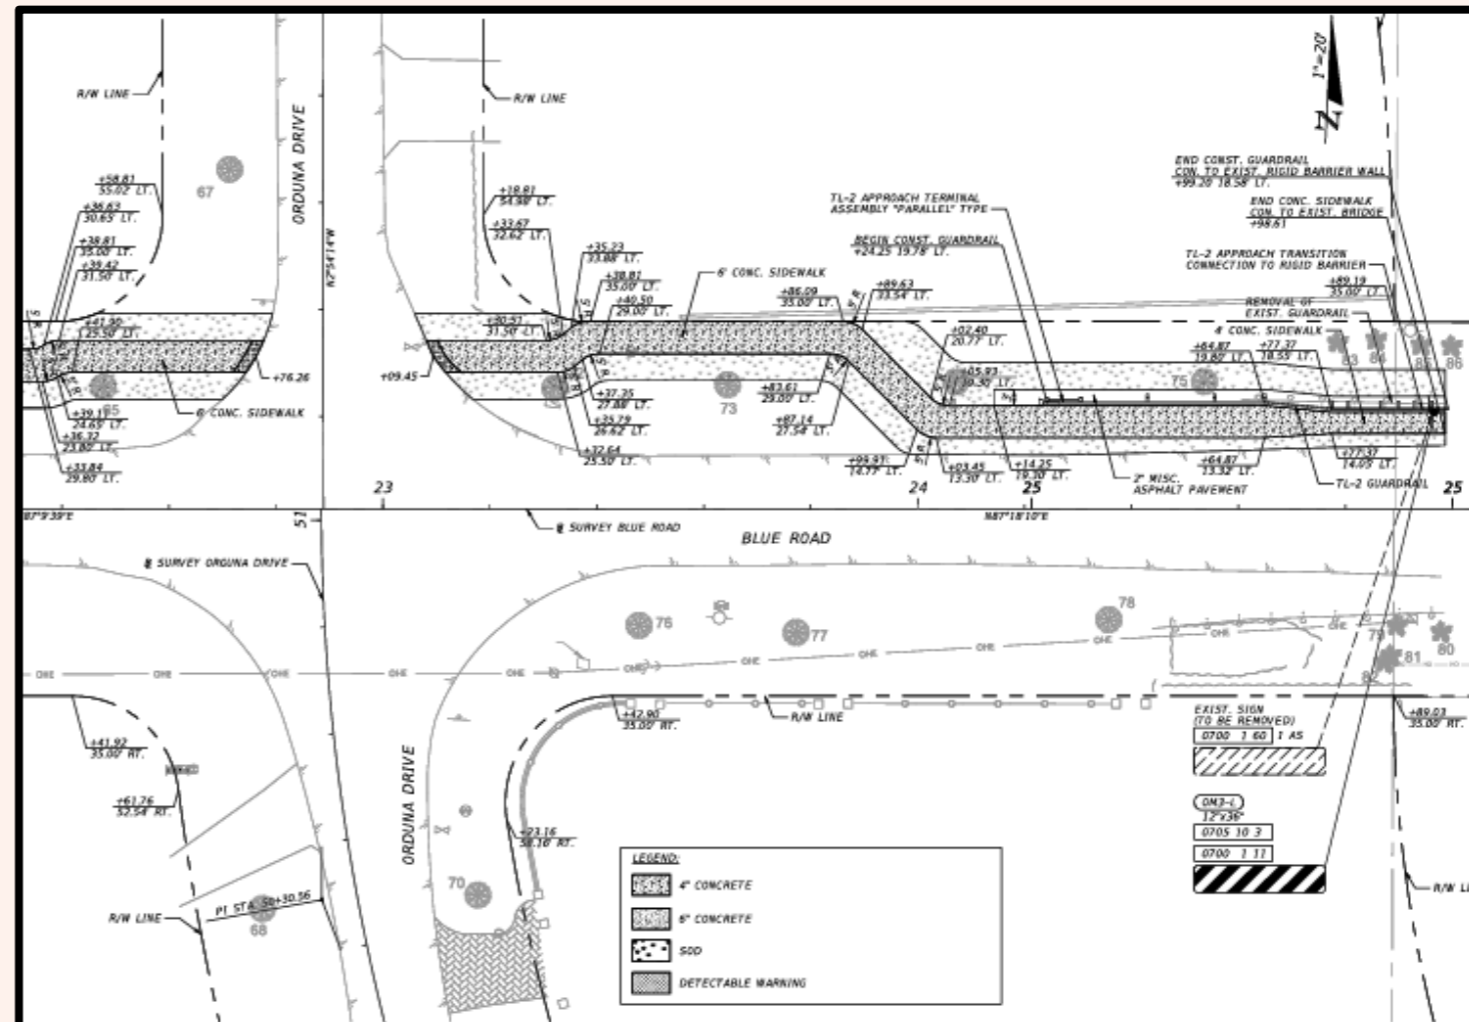

SIDEWALKS UPDATE

MAY 23, 2023

**CORAL
GABLES**®
THE CITY BEAUTIFUL

UNIVERSITY DRIVE UPDATE

UNIVERSITY DRIVE

- FROM BIRD RD TO BLUE RD
- ANTICIPATED CONSTRUCTION START DATE: JUNE 2023

ALHAMBRA CIRCLE UPDATE

ALHAMBRA CIRCLE

- FROM SOUTH OF SALVATIERRA DR TO SAN RAFAEL AVE
- ANTICIPATED CONSTRUCTION START DATE: 4TH QUARTER 2023

BLUE ROAD UPDATE

BLUE ROAD

- FROM RIVIERA COUNTRY CLUB TO BILTMORE DR
- ANTICIPATED CONSTRUCTION START DATE: JANUARY 2024

PISANO AVENUE UPDATE

PISANO AVENUE

- FROM CAMPO SANO AVE TO UNIVERSITY DRIVE
- ANTICIPATED CONSTRUCTION START DATE: FALL 2023

THANK YOU

CORAL
GABLES
THE CITY BEAUTIFUL