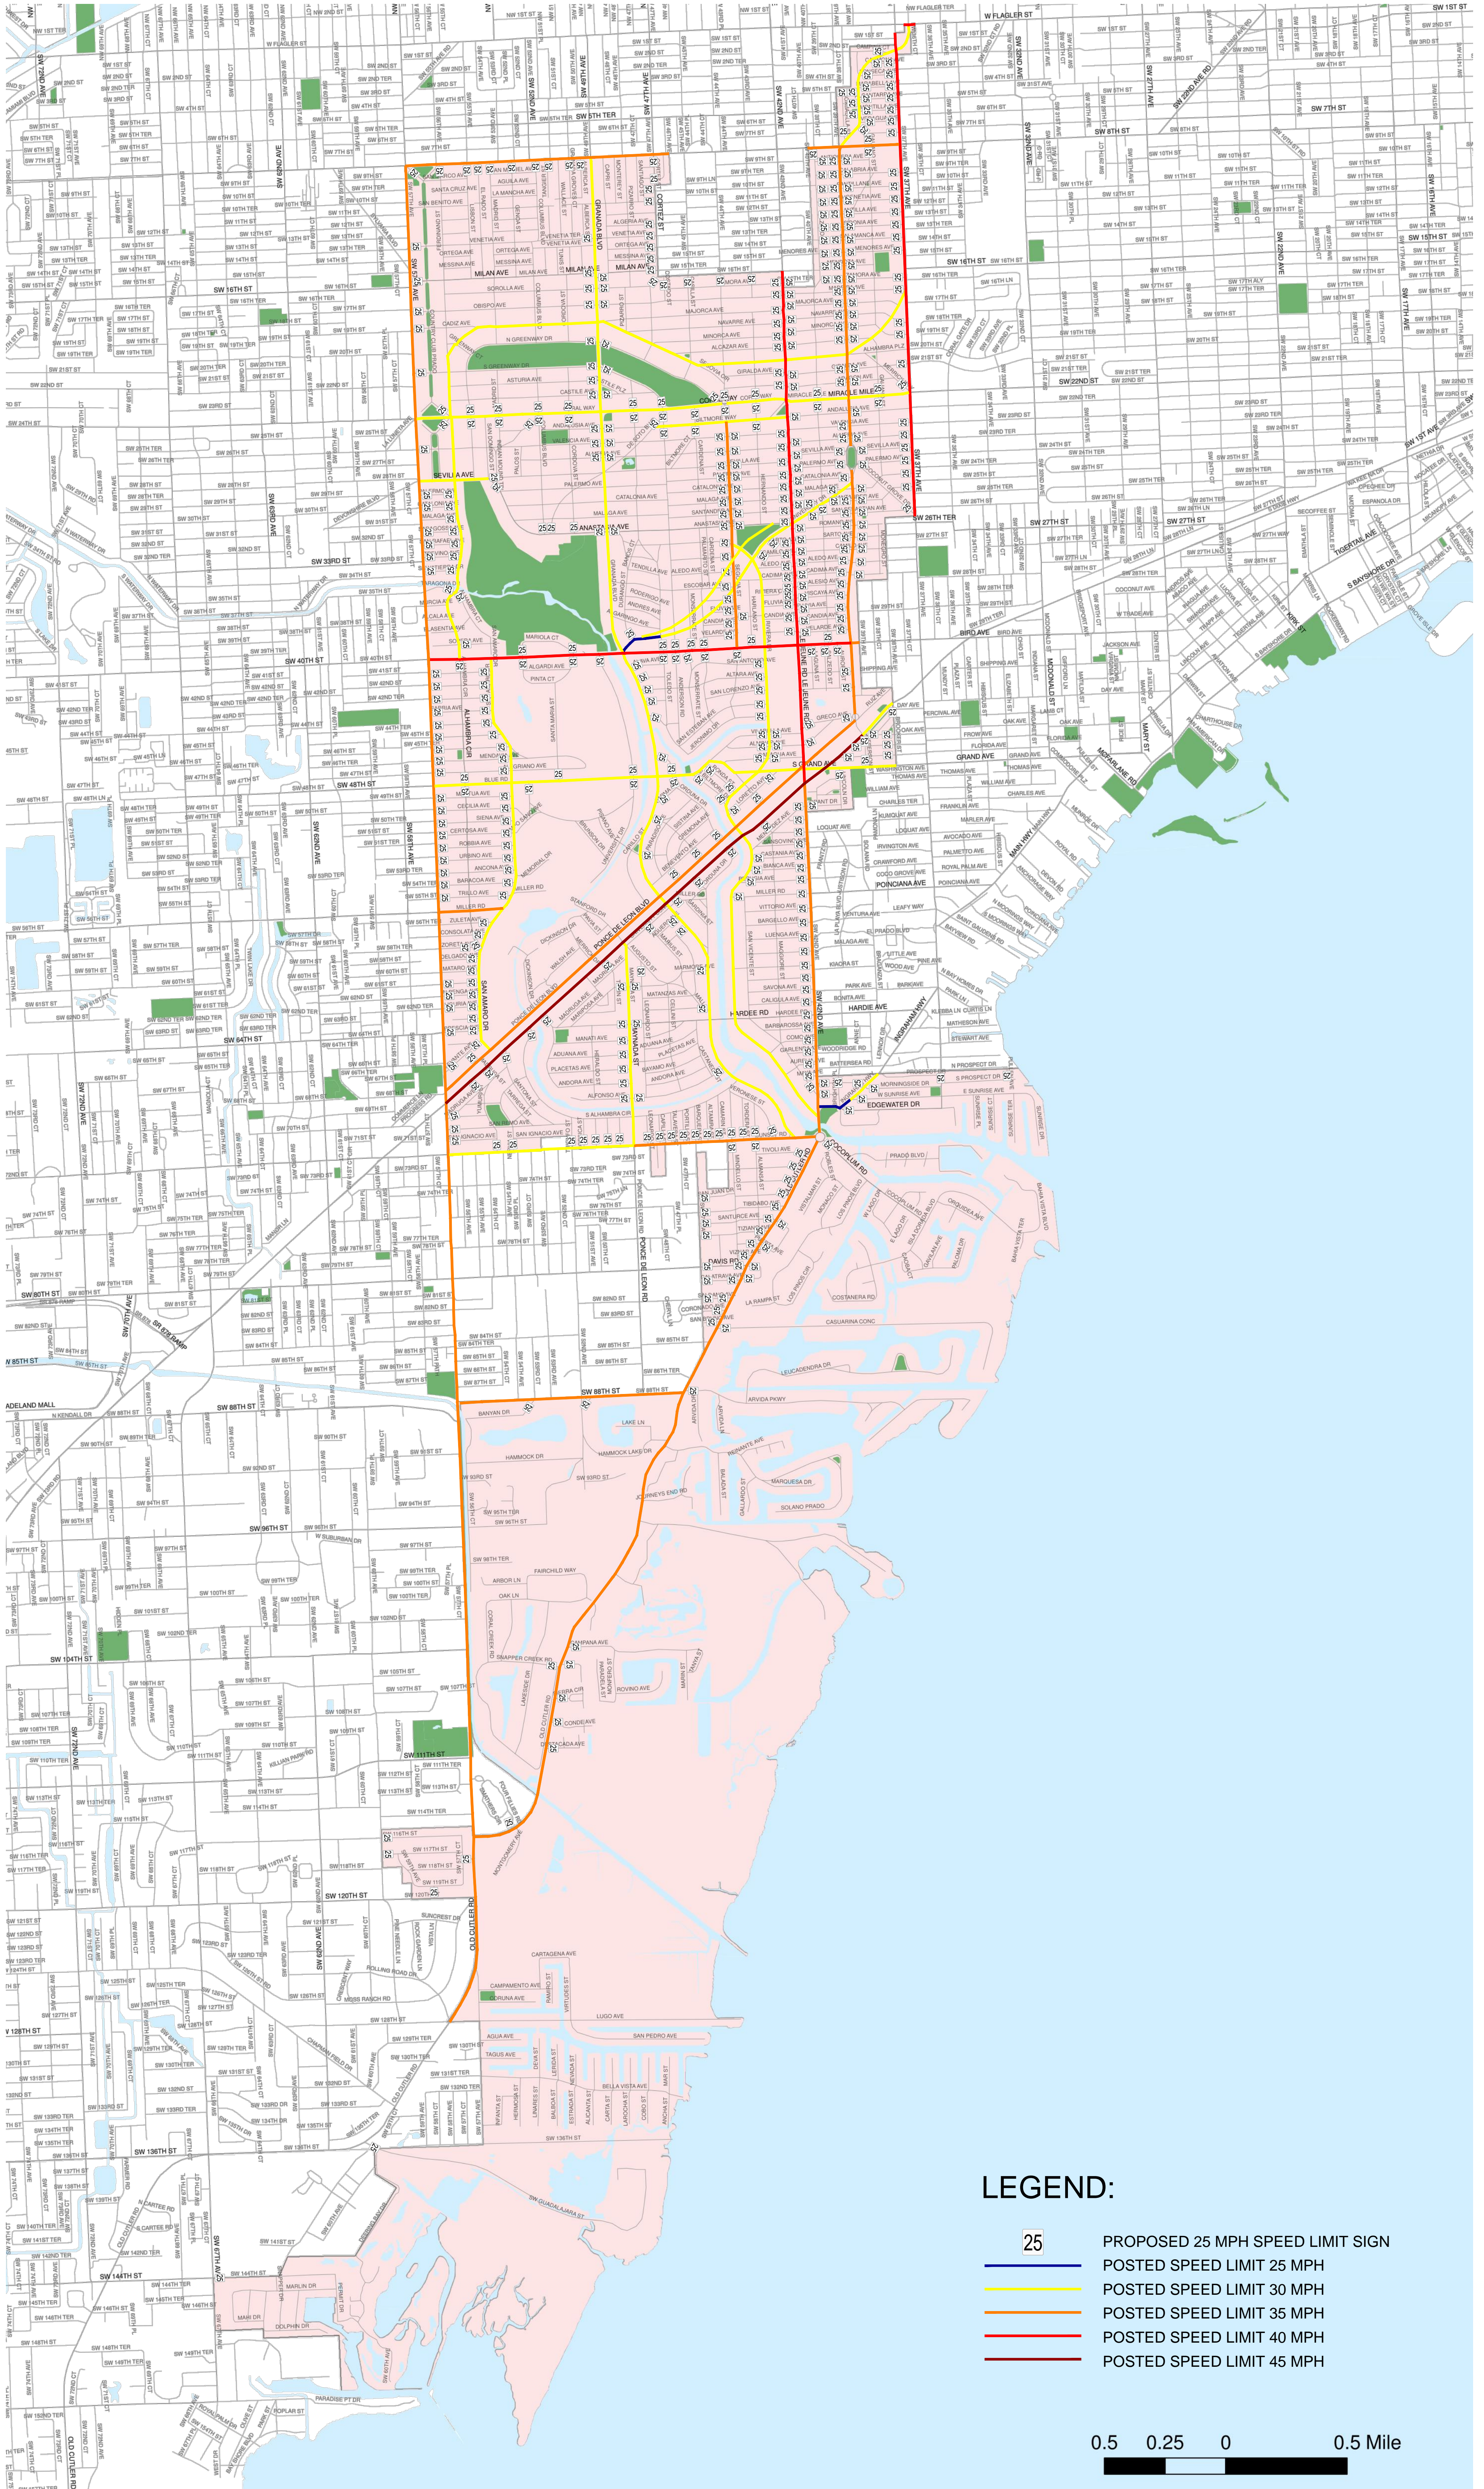

# CITY OF CORAL GABLES

## SPEED LIMITS

### LEGEND:

-  25 PROPOSED 25 MPH SPEED LIMIT SIGN
-  POSTED SPEED LIMIT 25 MPH
-  POSTED SPEED LIMIT 30 MPH
-  POSTED SPEED LIMIT 35 MPH
-  POSTED SPEED LIMIT 40 MPH
-  POSTED SPEED LIMIT 45 MPH

0.5 0.25 0 0.5 Mile