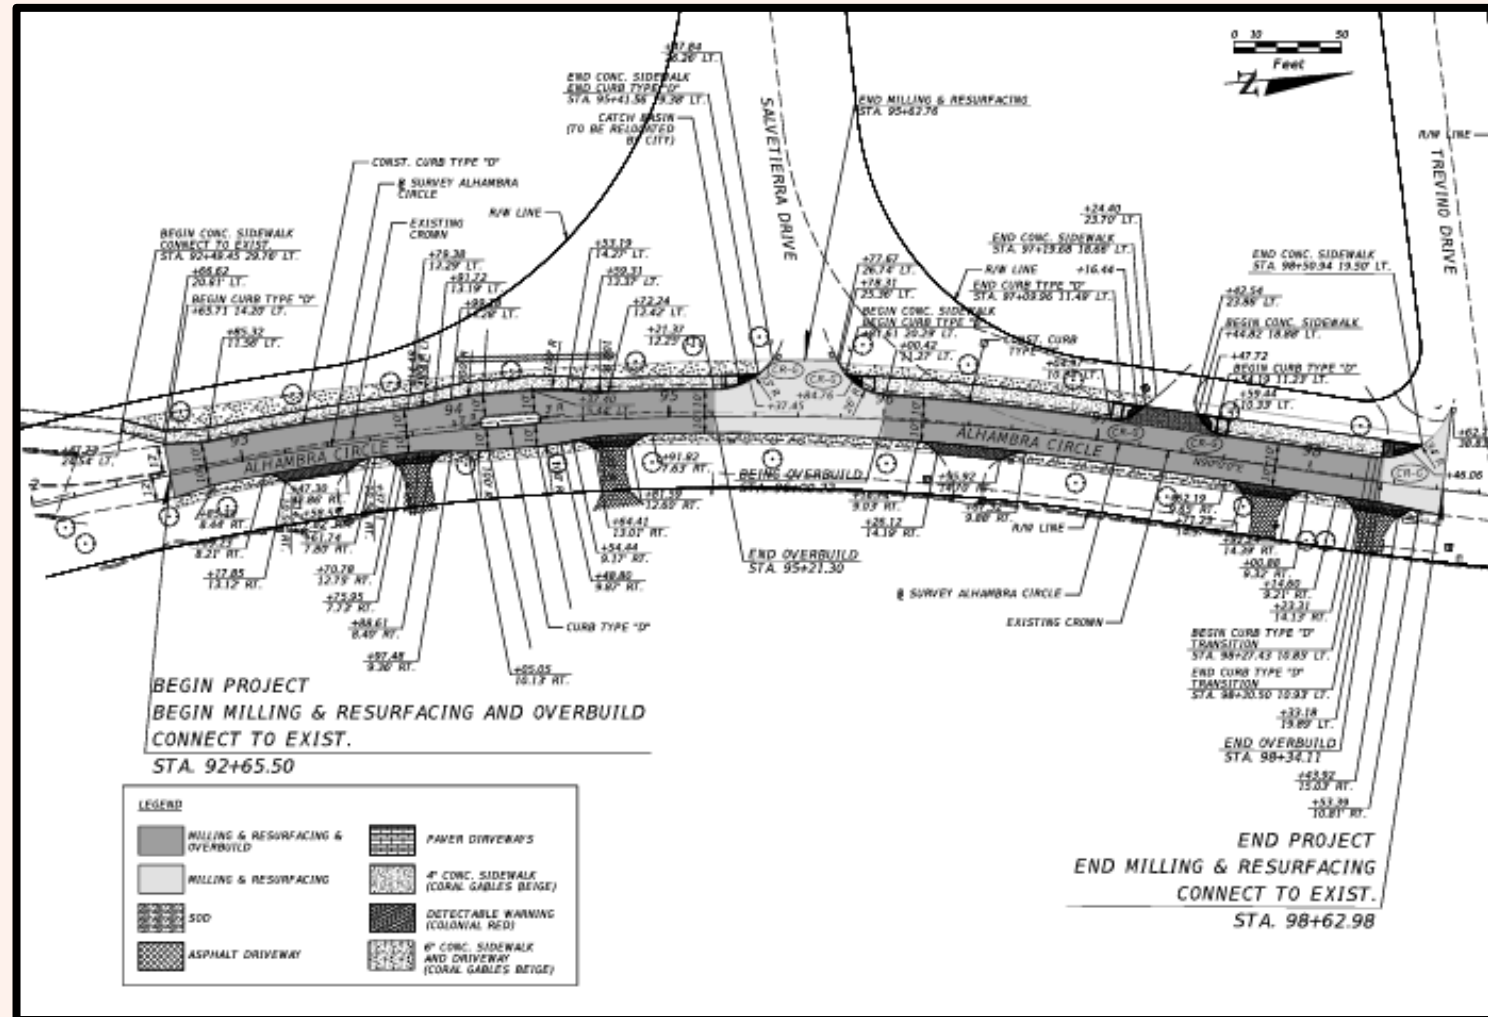

## UNIVERSITY DRIVE

- FROM BIRD RD TO BLUE RD
- ANTICIPATED CONSTRUCTION START DATE: JUNE 2023

# ALHAMBRA CIRCLE UPDATE

## ALHAMBRA CIRCLE

- FROM SOUTH OF SALVATIERRA DR TO SAN RAFAEL AVE
- ANTICIPATED CONSTRUCTION START DATE: 4<sup>TH</sup> QUARTER 2023

THANK YOU

CORAL  
GABLES  
THE CITY BEAUTIFUL