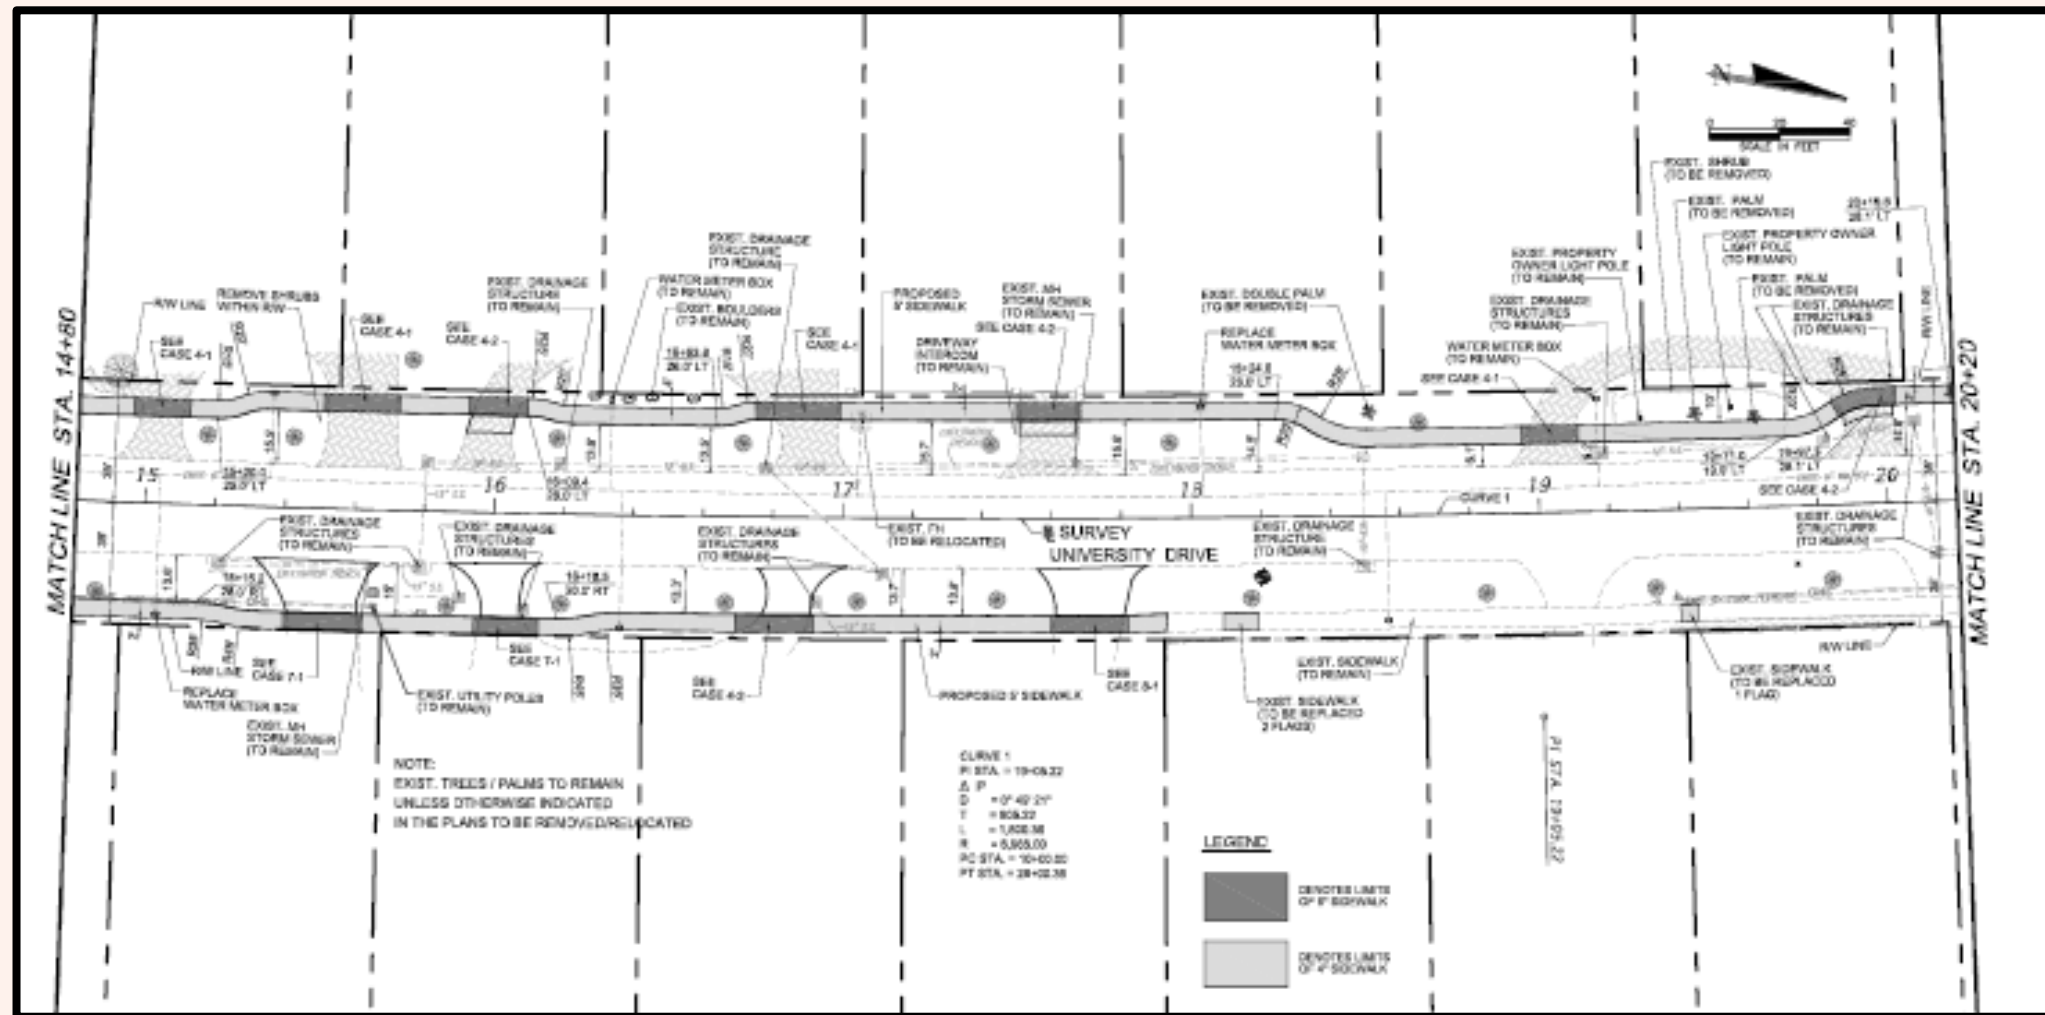

## UNIVERSITY DRIVE

- FROM BIRD RD TO BLUE RD
- ANTICIPATED CONSTRUCTION START DATE: JUNE 2023

## ALHAMBRA CIRCLE

- FROM SOUTH OF SALVATIERRA DR TO SAN RAFAEL AVE
- ANTICIPATED CONSTRUCTION START DATE: 4<sup>TH</sup> QUARTER 2023

THANK YOU

CORAL  
GABLES  
THE CITY BEAUTIFUL