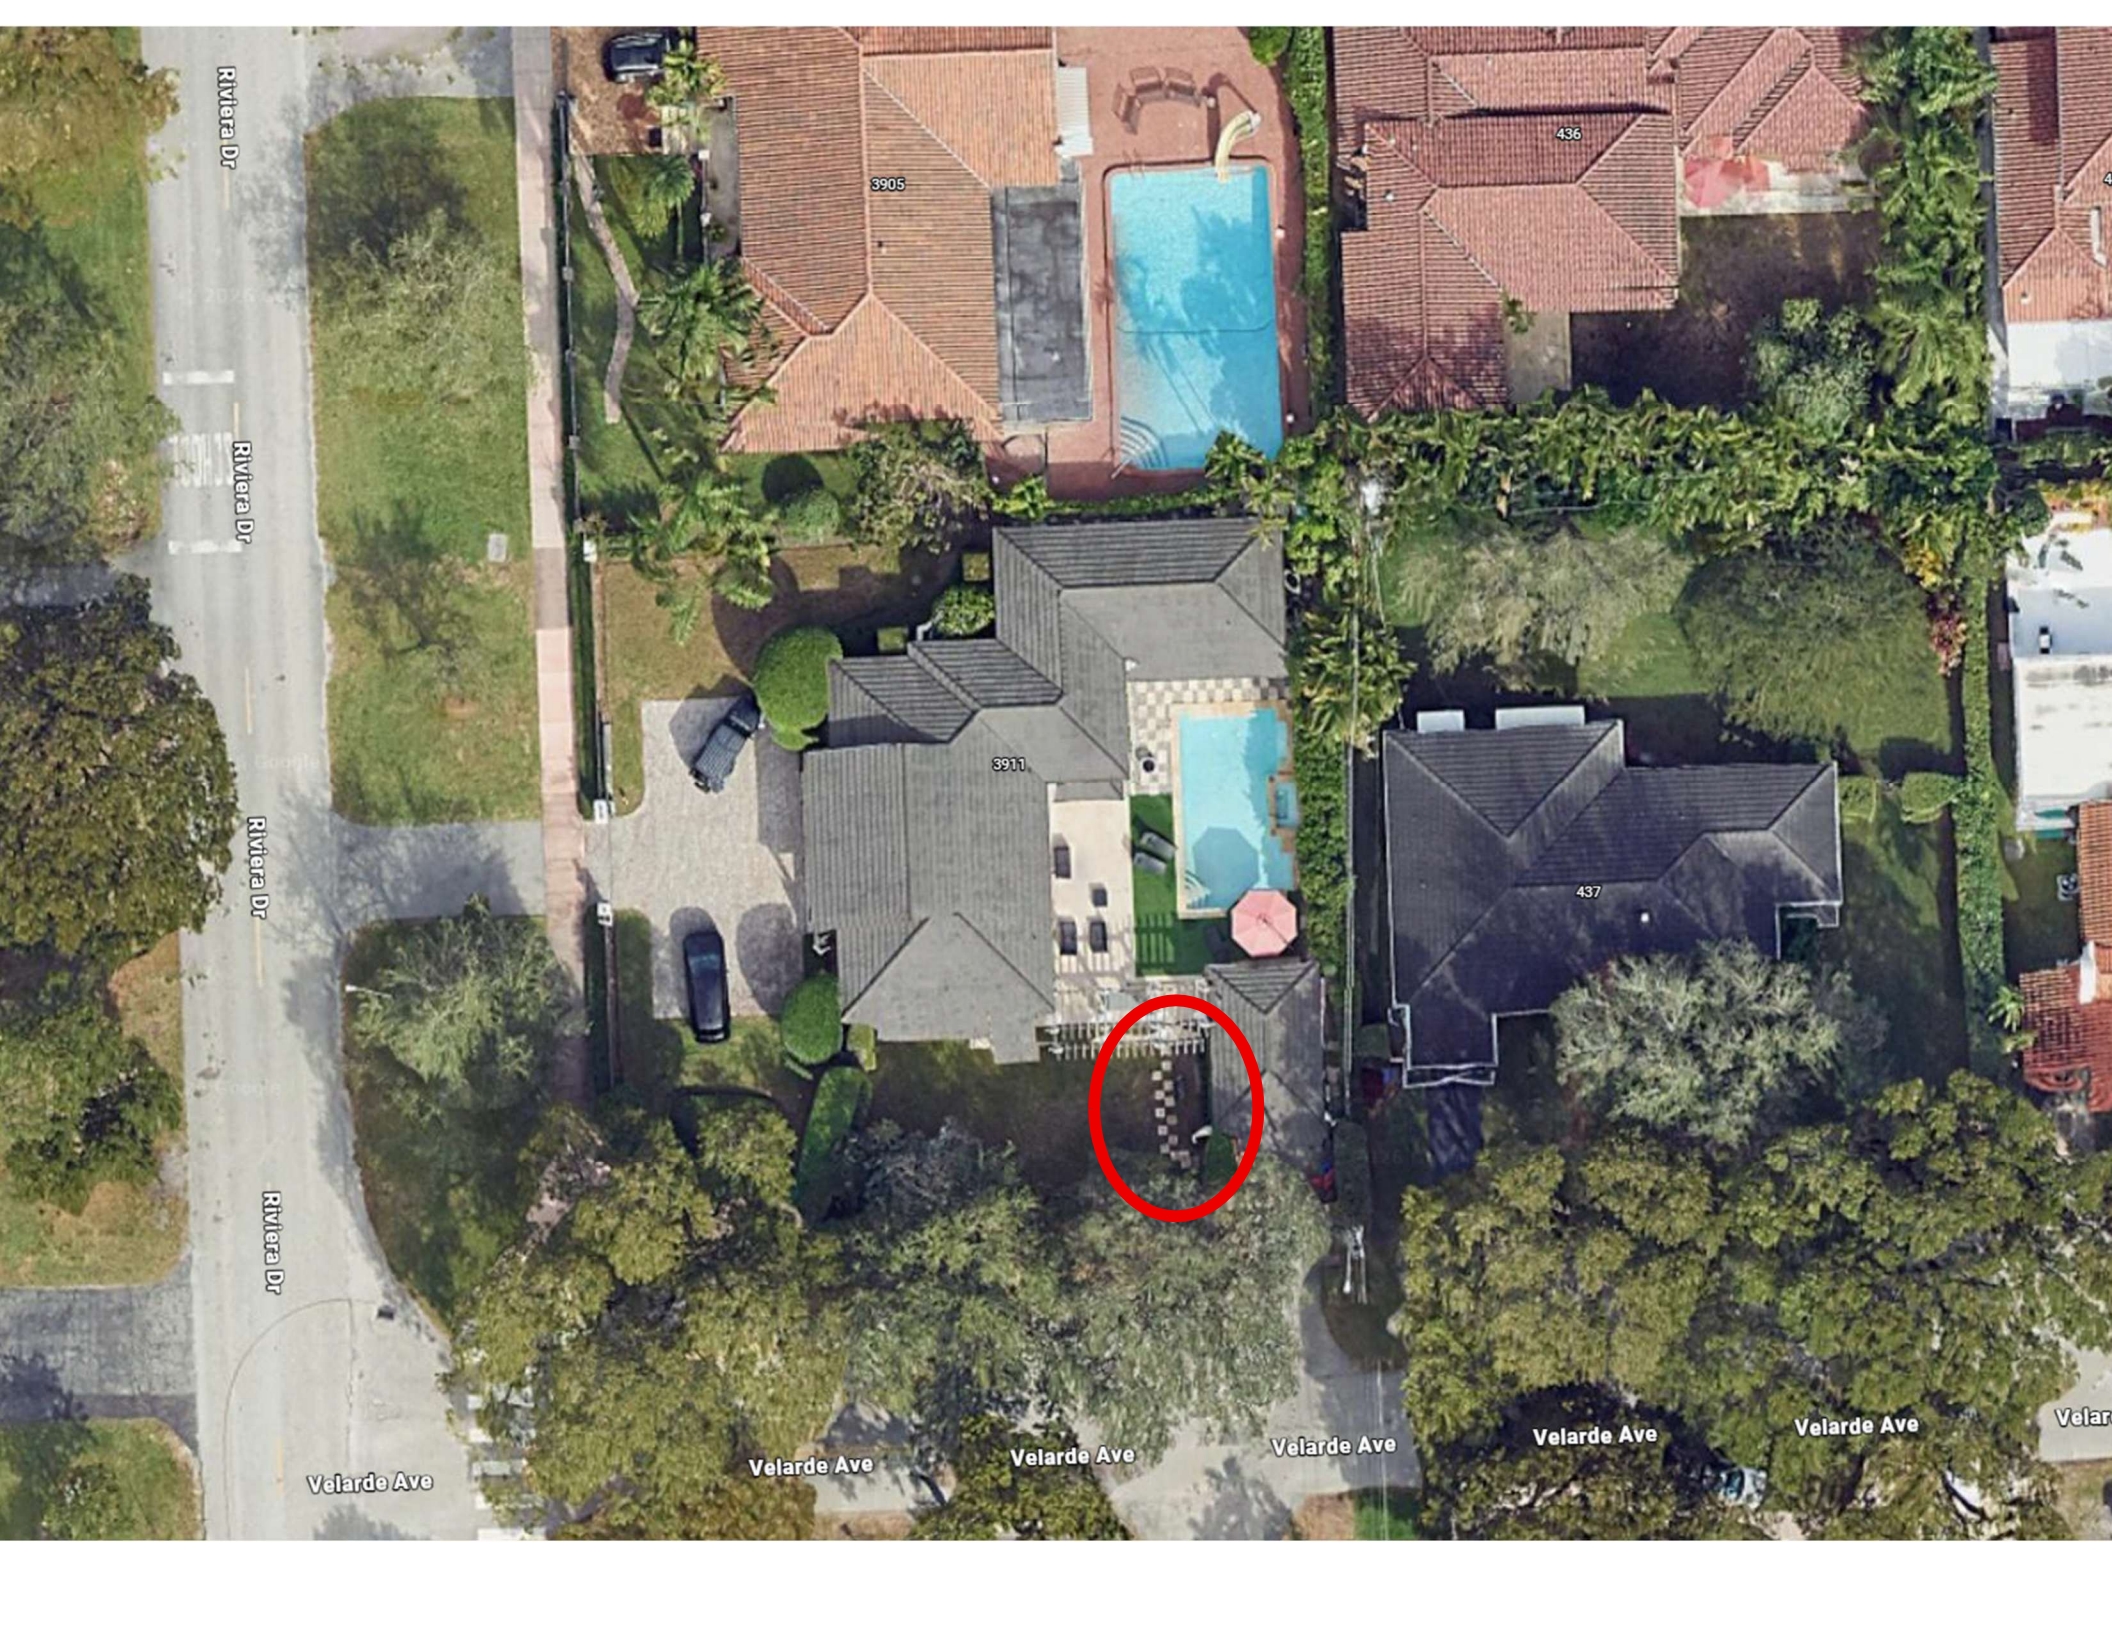

Feb 11, 2026 at 11:52:23 AM
3920 Riviera Dr
Coral Gables, FL 33134
United States

3620 RIVIERA DR (Corner of Riviera Dr and Velarde Ave)

FEB 11, 2026

ESTIMATED HEIGHT of 10" – 12" Inches

ESTIMATED LENGTH of 8' – 10' Feet

Material removed from lawn and tossed on the R.O.W. on Velarde Ave.

Riviera Dr

Riviera Dr

Riviera Dr

Riviera Dr

Velarde Ave

Velarde Ave

Velarde Ave

Velarde Ave

Velarde Ave

Velarde Ave

Velarde Ave

3905

3911

436

437