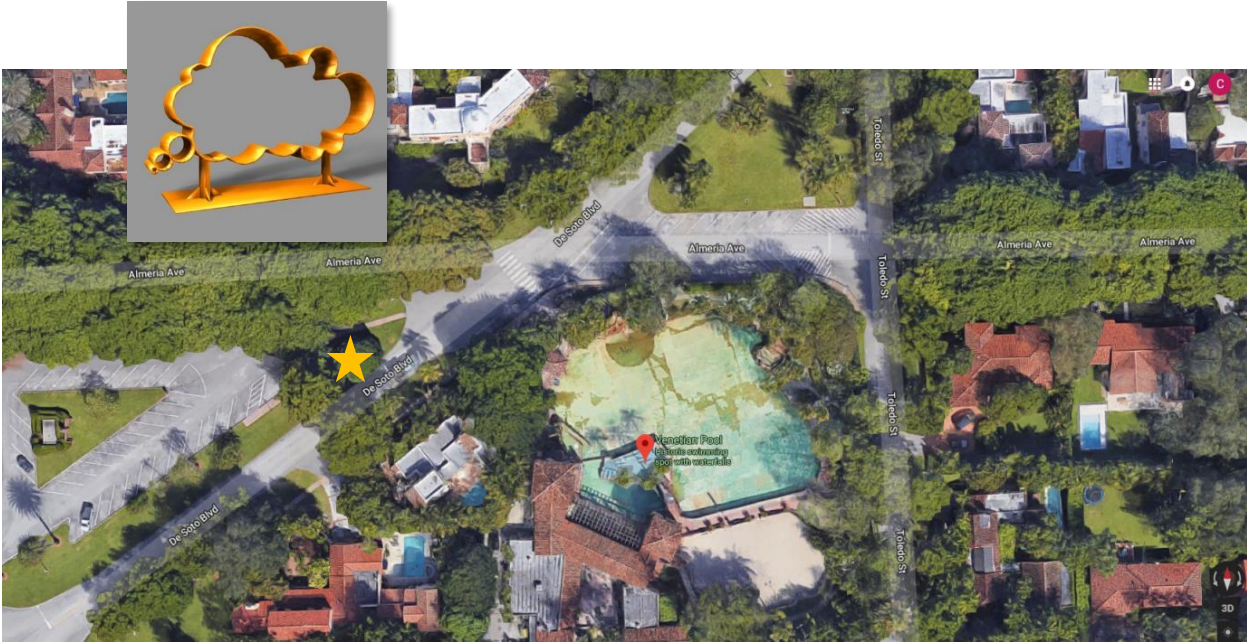

HANK WILLIS THOMAS

Artwork Benches / Proposed Locations

Saverio & Daisy (Navel) Venetian Pool at De Soto Blvd. & Almeria Ave.

Harriet & Annie (Capri), Lola B. Walker Pioneer's Park Grand Ave. & Lincoln Drive

Josephine & Kazumi (Real Red), Jaycee Park, Hardee Road & Cabellero Blvd.

Ernest & Ruth (Exuberant Pink), Downtown, Miracle Mile (Coral Way) & Le June Road