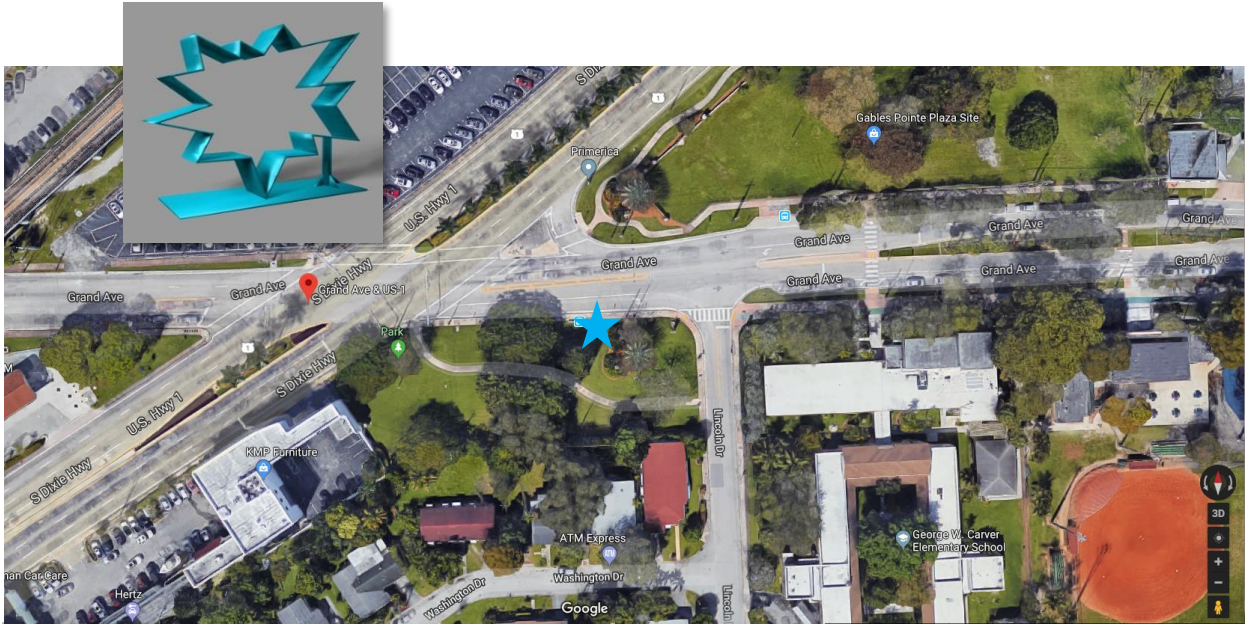

HANK WILLIS THOMAS

Artwork Benches / Proposed Locations

Saverio & Daisy (Navel) Venetian Pool at De Soto Blvd. & Almeria Ave.

Harriet & Annie (Capri), Lola B. Walker Pioneer's Park Grand Ave. & Lincoln Drive

Josephine & Kazumi (Real Red), Jaycee Park, Hardee Road & Cabellero Blvd.

Ernest & Ruth (Exuberant Pink), Downtown, Miracle Mile (Coral Way) & Le June Road