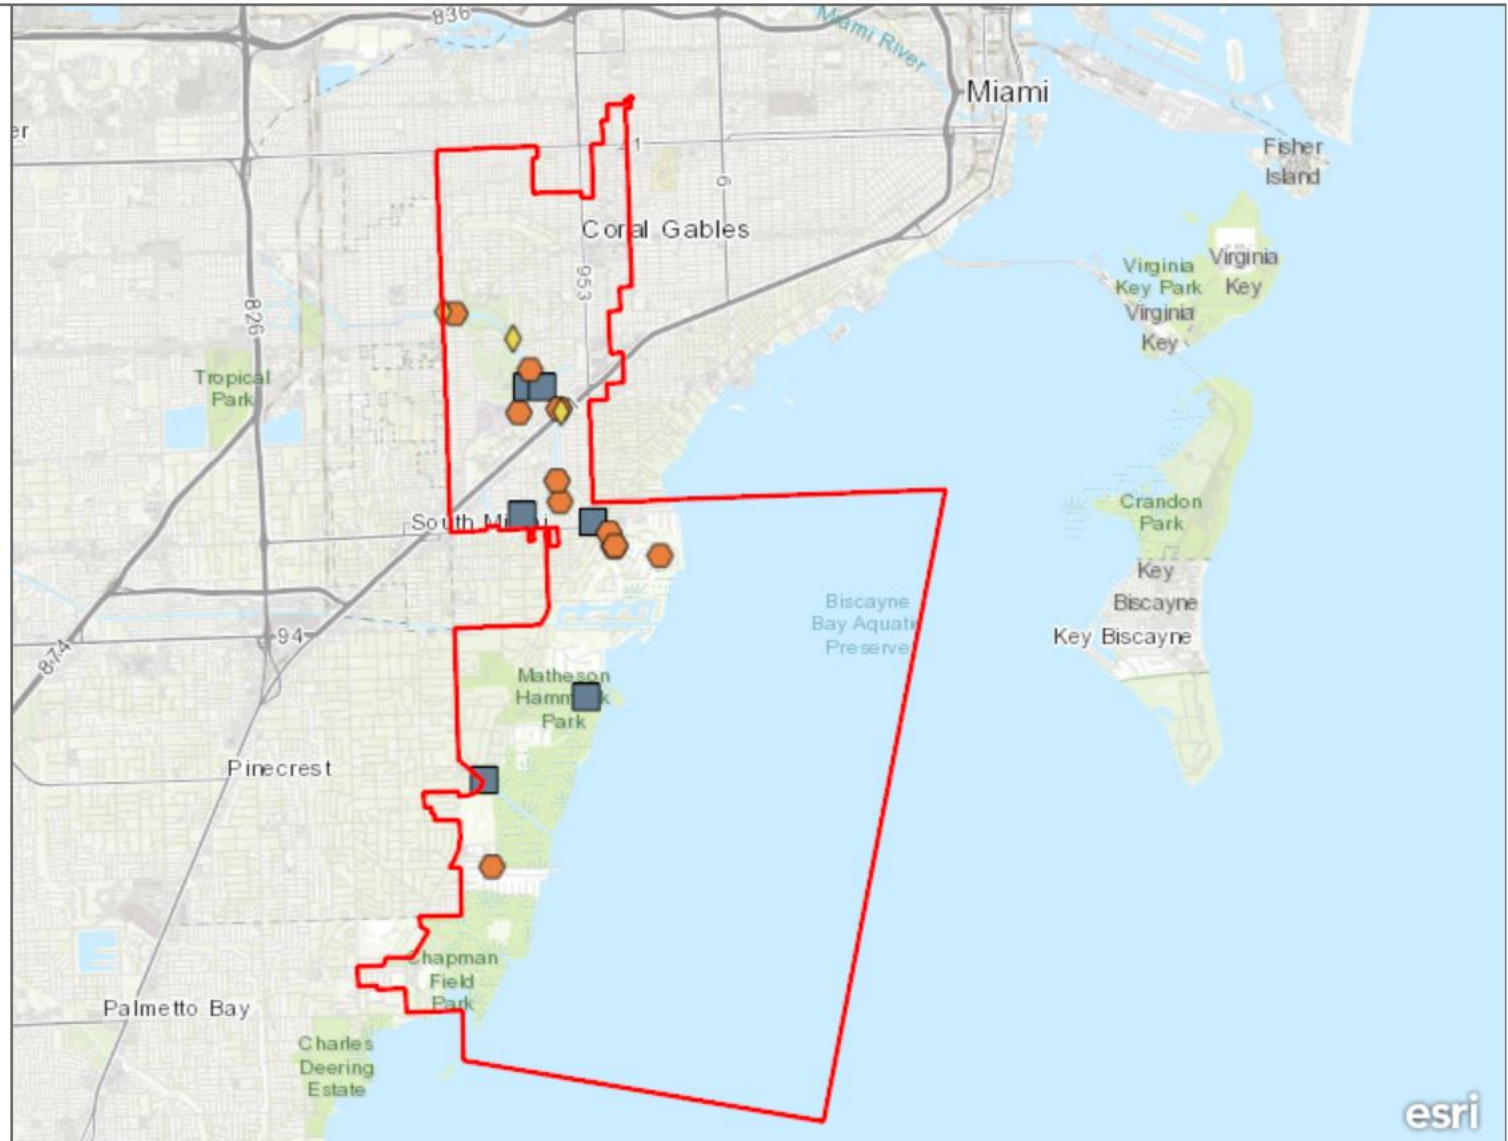

170 Cocoplum Rd
Coral Gables, Florida
Google
Street View - Jan 2021

Jim Rd

Coral Gables Bridges

City Boundary

Coral Gables Bridges - Bridges by Owner

- Coral Gables
- Miami Dade County
- State of Florida

4601 Granada Blvd

Coral Gables, Florida

Google

Street View - Jan 2021

801 Hardee Rd
Coral Gables, Florida
Google
Street View - Feb 2021

NO FISHING
OR DIVING
OR JUMPING
ON BRIDGE

NO FISHING
OR DIVING
OR JUMPING
ON BRIDGE

NO FISHING
OR DIVING
OR JUMPING
ON BRIDGE