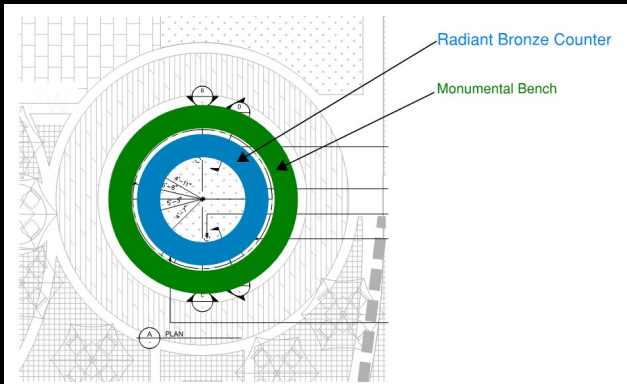

Revise planter to a low
6" high

March 2020 revisions

ORIGINAL AREA DESIGN AT MONUMENTAL BENCH

REVISED AREA TREATMENT AND PAVING REVISIONS
Michele Oka Doner- March 2020

March 2020 revisions – Proposed 6 Lanterns @ Specimen Tree - Inspiration

The hanging lanterns would follow the concept from the sculpture but would be fabricated in copper, providing a hollow internal area where the light source will be located. They will have electrical power and internal LED outdoor weather-rated light fixtures.