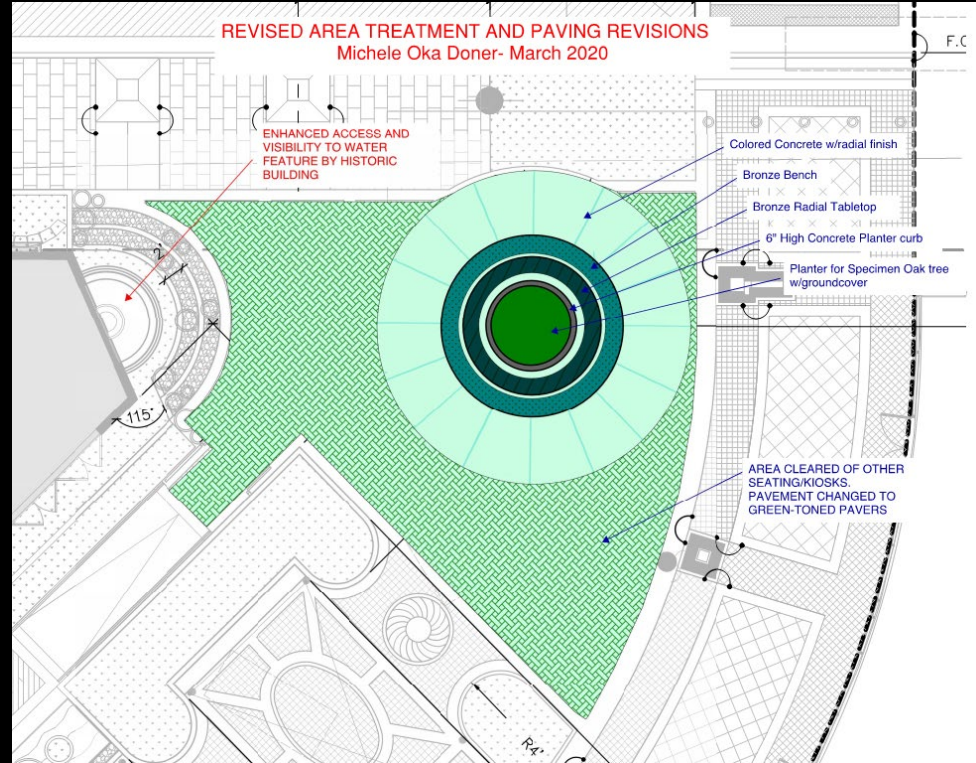

Collection: Grounds for Sculpture Park and Museum, Hamilton, New Jersey

INSPIRATION

“Leafy Green” Patina

“Leafy Green” Patina
Tropical Leaf motif
based on
Plaza Coral Gables
landscape
installation

Natural green patina

Revise planter to a low
6" high

March 2020 revisions

ORIGINAL AREA DESIGN AT MONUMENTAL BENCH

REVISED AREA TREATMENT AND PAVING REVISIONS
Michele Oka Doner- March 2020

March 2020 revisions – Proposed 6 Lanterns @ Specimen Tree - Inspiration

The hanging lanterns would follow the concept from the sculpture but would be fabricated in copper, providing a hollow internal area where the light source will be located. They will have electrical power and internal LED outdoor weather-rated light fixtures.

THE PLAZA CORAL GABLES - Art In Public Spaces

Monumental Bench + Radial Ring- Michelle Oka Doner Studio

Item	Description	Amount
1	Schedule 1 - Monumental Ritual Bench 17' Dia. Cast Bronze	\$ 365,000
2	Schedule 3 - Radiant Bronze Counter Table Top - Cast Bronze	\$ 271,000
3	6 Lanterns @ tree/bench - copper by MOD Studio	\$ 12,000
	Total MOD Studio	\$ 648,000
4	Shipping	\$ 12,500
5	Electrical feed	\$ 8,500
6	Installation	\$ 11,000
7	green hue pavers (material only- installation by Owner)	\$ 6,500
8	plaque	\$ 2,500
	Total other	\$ 41,000
	GRAND TOTAL	\$ 689,000