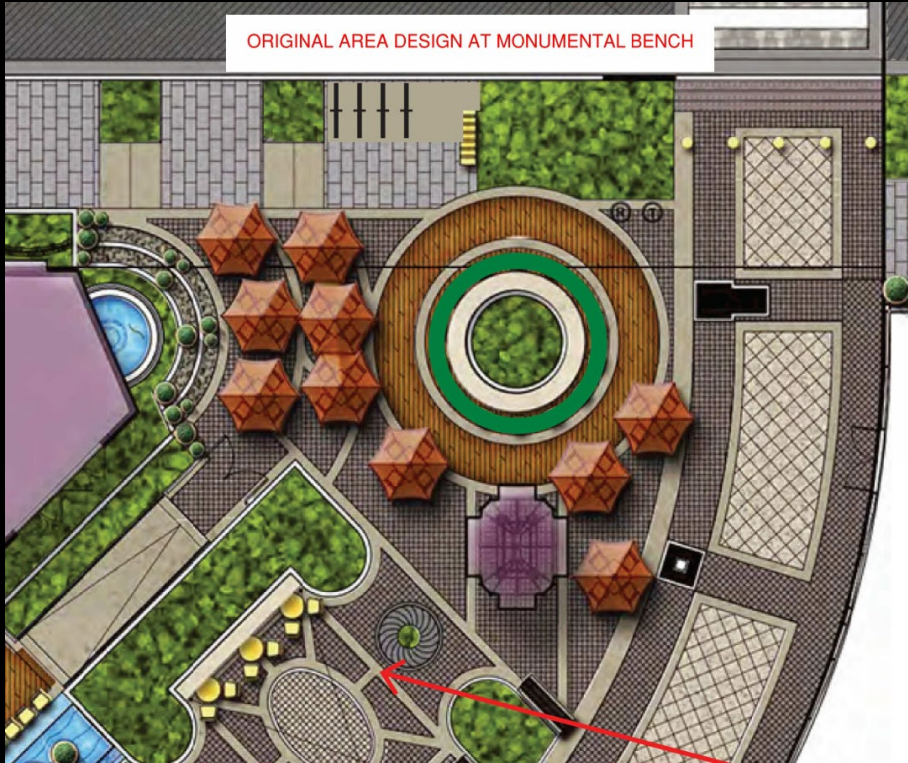

Collection: Grounds for Sculpture Park and Museum, Hamilton, New Jersey

INSPIRATION

“Leafy Green” Patina

“Leafy Green” Patina
Tropical Leaf motif
based on
Plaza Coral Gables
landscape
installation

Natural green patina

Revise planter to a low
6" high

March 2020 revisions

ORIGINAL AREA DESIGN AT MONUMENTAL BENCH

REVISED AREA TREATMENT AND PAVING REVISIONS
Michele Oka Doner- March 2020

March 2020 revisions – Proposed 6 Lanterns @ Specimen Tree - Inspiration