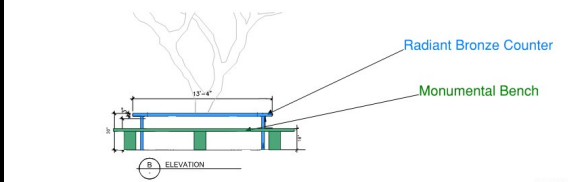

Revise planter to a low
6" high

March 2020 revisions

ORIGINAL AREA DESIGN AT MONUMENTAL BENCH

REVISED AREA TREATMENT AND PAVING REVISIONS
Michele Oka Doner- March 2020

March 2020 revisions – Proposed 6 Lanterns @ Specimen Tree - Inspiration