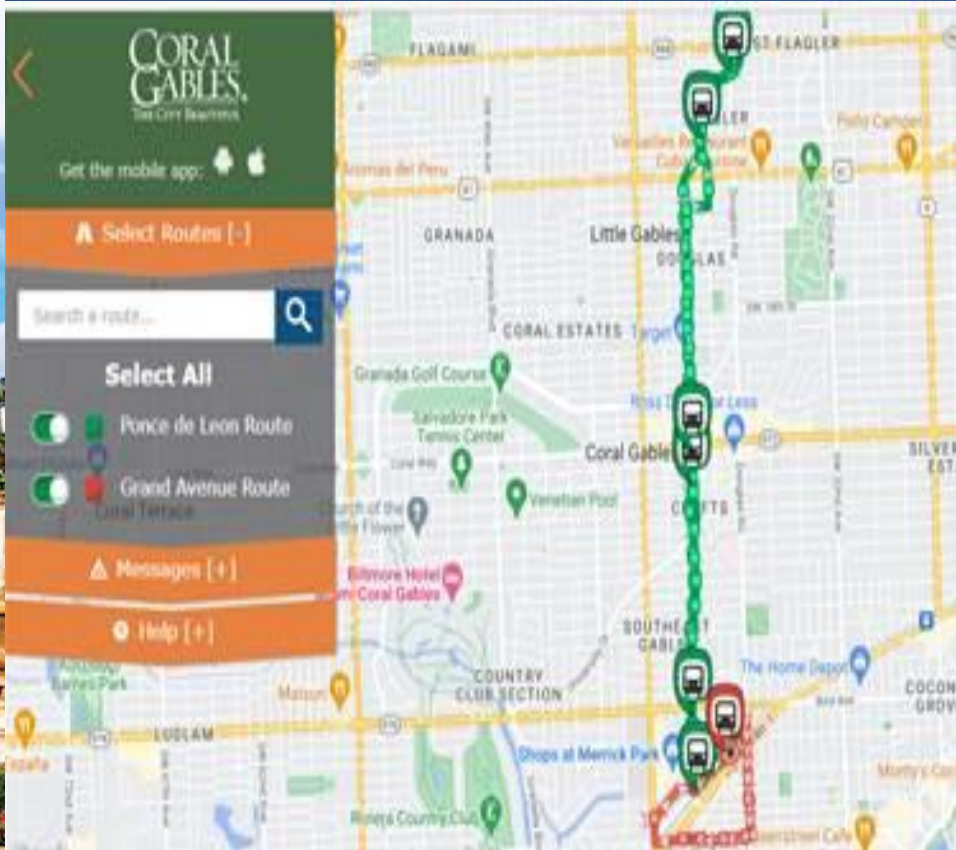

## Parking and Mobility

MAY 2023

# GARAGE HOURLY PARKING

Weekly Rolling Average (3-Weeks) FY2023

POINTE DE LEON

CORAL GABLES TROLLEY

31134-16

# SATURDAY RIDERSHIP WITH TRENDLINE