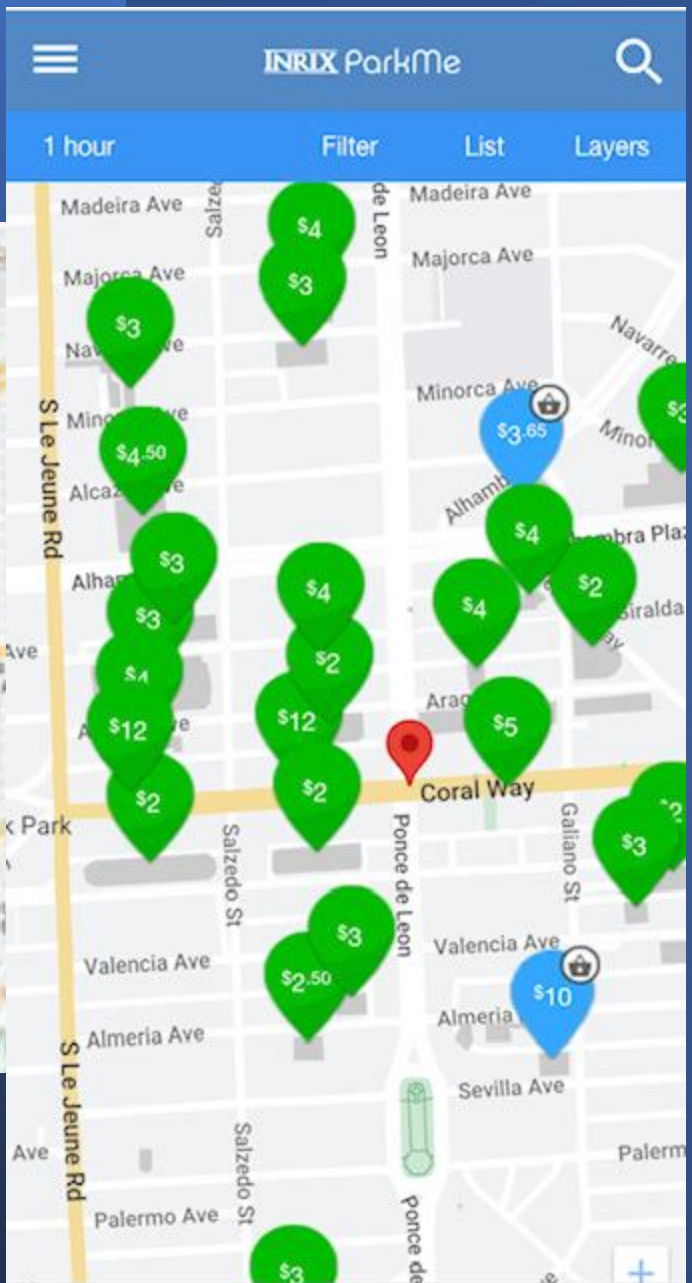

## Parking and Mobility

MAY 2023

# GARAGE HOURLY PARKING

Weekly Rolling Average (3-Weeks) FY2023

POINTE DE LEON

CORAL GABLES TROLLEY

31134-16

# SATURDAY RIDERSHIP WITH TRENDLINE