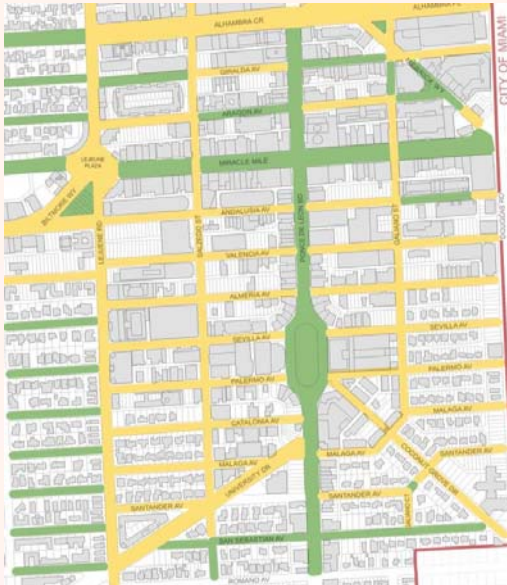

WORLD CLASS CITIES

London

CORAL GABLES – PRESENT

CORAL GABLES.
THE CITY BEAUTIFUL

PILOT PROJECT

CORAL GABLES.
THE CITY BEAUTIFUL

PILOT PROJECT

University Dr

HIGH AND LOW QUALITY STREET SPACE

CORAL GABLES.
THE CITY BEAUTIFUL

DOWNTOWN STREET TREES (SHADE)

CORAL GABLES.
THE CITY BEAUTIFUL

RECENT INVESTMENT

Miracle Mile

Giralda

Public Space