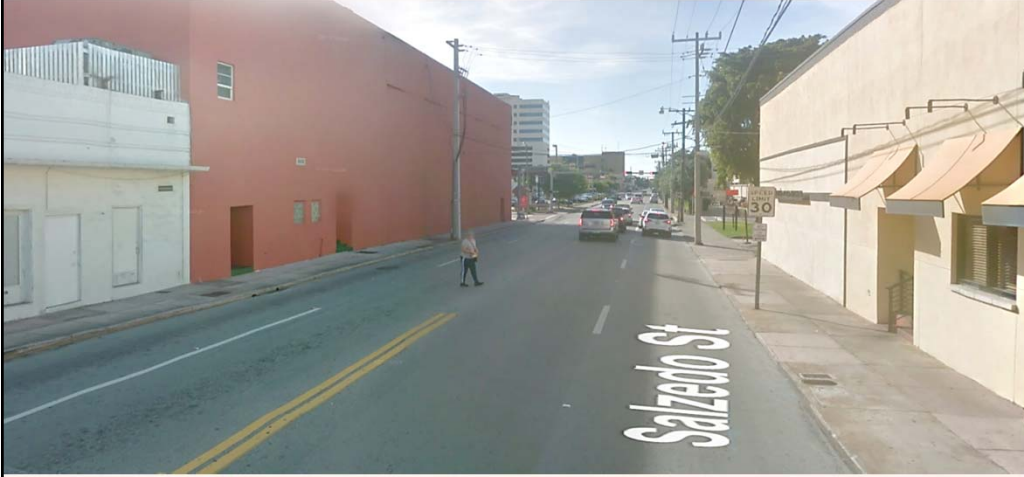

CORAL GABLES – PRESENT

CORAL GABLES.
THE CITY BEAUTIFUL