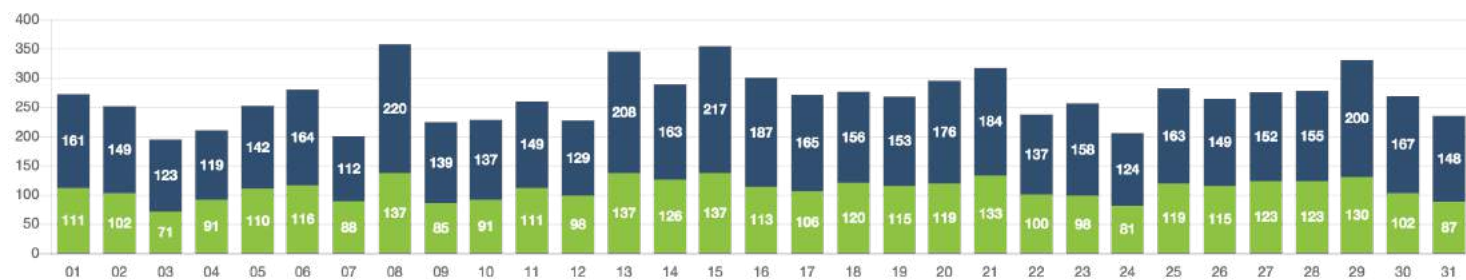

PASSENGERS AND RIDES BY MONTH (YTD)

PASSENGERS AND RIDES BY WEEK (YTD)

PASSENGERS AND RIDES - JANUARY

PASSENGERS AND RIDES - FEBRUARY

PASSENGERS AND RIDES - MARCH

PASSENGERS AND RIDES - APRIL

PASSENGERS AND RIDES - MAY

PASSENGERS AND RIDES - JUNE

PASSENGERS AND RIDES - JULY

PASSENGERS AND RIDES - AUGUST

PASSENGERS AND RIDES - SEPTEMBER

PASSENGERS AND RIDES - OCTOBER

PASSENGERS AND RIDES - NOVEMBER

PASSENGERS AND RIDES - DECEMBER

RIDE REQUEST MONDAY

RIDE REQUEST TUESDAY

RIDE REQUEST WEDNESDAY

RIDE REQUEST THURSDAY

RIDE REQUEST FRIDAY

RIDE REQUEST SATURDAY

RIDE REQUEST SUNDAY

TOTAL PASSENGERS MONDAY

TOTAL PASSENGERS TUESDAY

TOTAL PASSENGERS WEDNESDAY

TOTAL PASSENGERS THURSDAY

TOTAL PASSENGERS FRIDAY

TOTAL PASSENGERS SATURDAY

TOTAL PASSENGERS SUNDAY

RIDES REQUEST PICKUP

RIDES REQUEST DROPOFF