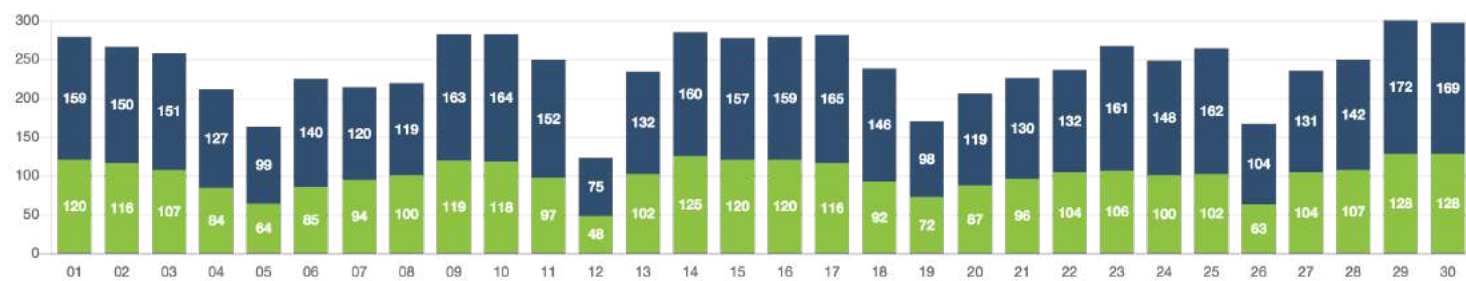

PASSENGERS AND RIDES BY MONTH (YTD)

PASSENGERS AND RIDES BY WEEK (YTD)

PASSENGERS AND RIDES - JANUARY

PASSENGERS AND RIDES - FEBRUARY

PASSENGERS AND RIDES - MARCH

PASSENGERS AND RIDES - APRIL

PASSENGERS AND RIDES - MAY

PASSENGERS AND RIDES - JUNE

PASSENGERS AND RIDES - JULY

PASSENGERS AND RIDES - AUGUST

PASSENGERS AND RIDES - SEPTEMBER

PASSENGERS AND RIDES - OCTOBER

PASSENGERS AND RIDES - NOVEMBER

PASSENGERS AND RIDES - DECEMBER

RIDE REQUEST MONDAY

RIDE REQUEST TUESDAY

RIDE REQUEST WEDNESDAY

RIDE REQUEST THURSDAY

RIDE REQUEST FRIDAY

RIDE REQUEST SATURDAY

RIDE REQUEST SUNDAY

TOTAL PASSENGERS MONDAY

TOTAL PASSENGERS TUESDAY

TOTAL PASSENGERS WEDNESDAY

TOTAL PASSENGERS THURSDAY

TOTAL PASSENGERS FRIDAY

TOTAL PASSENGERS SATURDAY

TOTAL PASSENGERS SUNDAY

RIDES REQUEST PICKUP

RIDES REQUEST DROPOFF