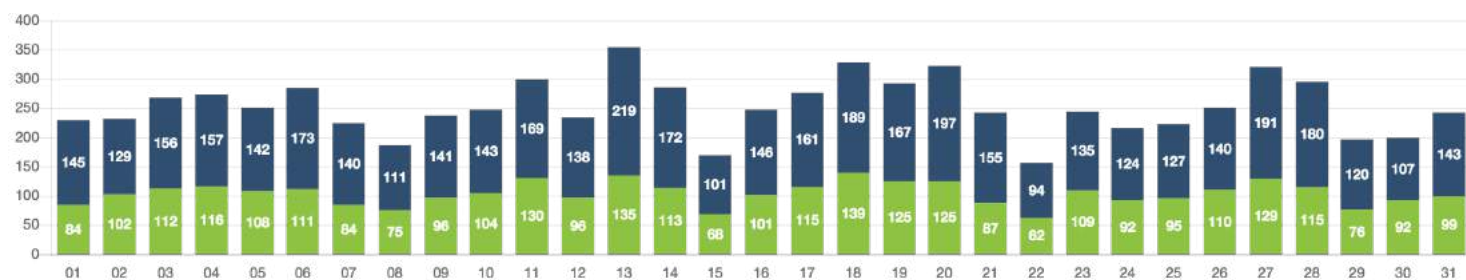

Zone Summary

AVERAGE TIME	Ride request to selected 0.06m	Ride request to pickup 11.84m					
RIDES BY WAITING TIMES	0-10 Min 1831	10-15 Min 678	15-20 Min 358	20-30 Min 289	30+ Min 108		
APP RIDES	2,859	FLAG DOWN RIDES	405	MEN DRIVEN	1,655	FEMALE DRIVEN	3,165

PASSENGERS AND RIDES BY MONTH (YTD)

PASSENGERS AND RIDES BY WEEK (YTD)

PASSENGERS AND RIDES - JANUARY

PASSENGERS AND RIDES - FEBRUARY

PASSENGERS AND RIDES - MARCH

PASSENGERS AND RIDES - APRIL

PASSENGERS AND RIDES - MAY

PASSENGERS AND RIDES - JUNE

PASSENGERS AND RIDES - JULY

PASSENGERS AND RIDES - AUGUST

PASSENGERS AND RIDES - SEPTEMBER

PASSENGERS AND RIDES - OCTOBER

PASSENGERS AND RIDES - NOVEMBER

PASSENGERS AND RIDES - DECEMBER

RIDE REQUEST MONDAY

RIDE REQUEST TUESDAY

RIDE REQUEST WEDNESDAY

RIDE REQUEST THURSDAY

RIDE REQUEST FRIDAY

RIDE REQUEST SATURDAY

RIDE REQUEST SUNDAY

TOTAL PASSENGERS MONDAY