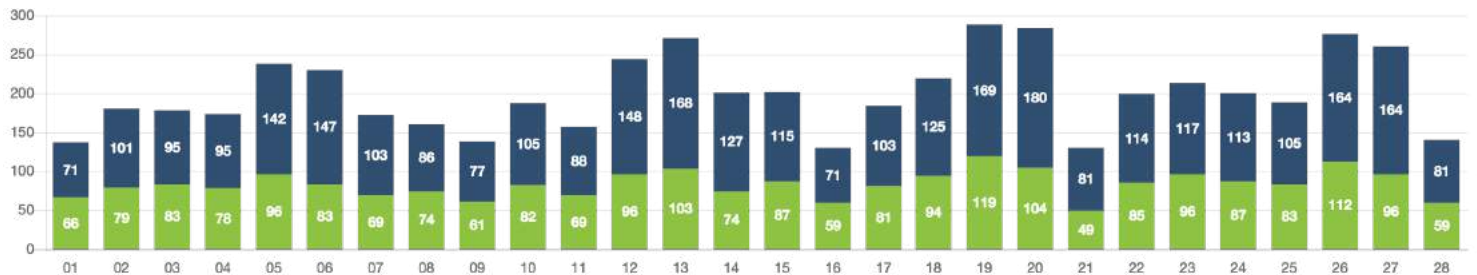

Zone Summary

AVERAGE TIME	Ride request to selected 0.06m	Ride request to pickup 11.84m					
RIDES BY WAITING TIMES	0-10 Min 1831	10-15 Min 678	15-20 Min 358	20-30 Min 289	30+ Min 108		
APP RIDES	2,859	FLAG DOWN RIDES	405	MEN DRIVEN	1,655	FEMALE DRIVEN	3,165

PASSENGERS AND RIDES BY MONTH (YTD)

PASSENGERS AND RIDES BY WEEK (YTD)

PASSENGERS AND RIDES - JANUARY

PASSENGERS AND RIDES - FEBRUARY

PASSENGERS AND RIDES - MARCH

PASSENGERS AND RIDES - APRIL

PASSENGERS AND RIDES - MAY

PASSENGERS AND RIDES - JUNE

PASSENGERS AND RIDES - JULY

PASSENGERS AND RIDES - AUGUST

PASSENGERS AND RIDES - SEPTEMBER

PASSENGERS AND RIDES - OCTOBER

PASSENGERS AND RIDES - NOVEMBER

PASSENGERS AND RIDES - DECEMBER

RIDE REQUEST MONDAY

RIDE REQUEST TUESDAY

RIDE REQUEST WEDNESDAY

RIDE REQUEST THURSDAY

RIDE REQUEST FRIDAY

RIDE REQUEST SATURDAY

RIDE REQUEST SUNDAY

TOTAL PASSENGERS MONDAY