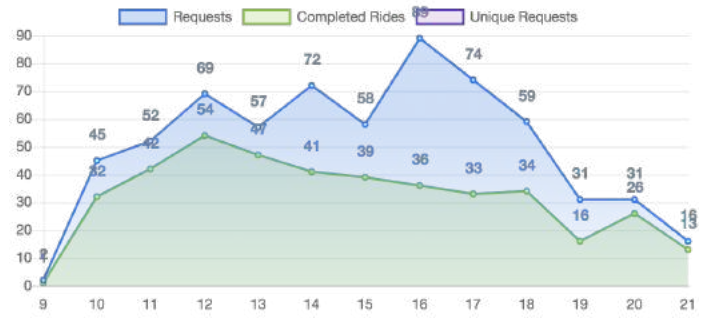

PASSENGERS AND RIDES BY MONTH (YTD)

PASSENGERS AND RIDES BY WEEK (YTD)

PASSENGERS AND RIDES - JANUARY

PASSENGERS AND RIDES - FEBRUARY

PASSENGERS AND RIDES - MARCH

PASSENGERS AND RIDES - APRIL

PASSENGERS AND RIDES - MAY

PASSENGERS AND RIDES - JUNE

PASSENGERS AND RIDES - JULY

PASSENGERS AND RIDES - AUGUST

PASSENGERS AND RIDES - SEPTEMBER

PASSENGERS AND RIDES - OCTOBER

PASSENGERS AND RIDES - NOVEMBER

PASSENGERS AND RIDES - DECEMBER

RIDE REQUEST MONDAY

RIDE REQUEST TUESDAY

RIDE REQUEST WEDNESDAY

RIDE REQUEST THURSDAY

RIDE REQUEST FRIDAY

RIDE REQUEST SATURDAY

RIDE REQUEST SUNDAY

TOTAL PASSENGERS MONDAY

TOTAL PASSENGERS TUESDAY

TOTAL PASSENGERS WEDNESDAY

TOTAL PASSENGERS THURSDAY

TOTAL PASSENGERS FRIDAY

TOTAL PASSENGERS SATURDAY

TOTAL PASSENGERS SUNDAY

RIDES REQUEST PICKUP

RIDES REQUEST DROPOFF