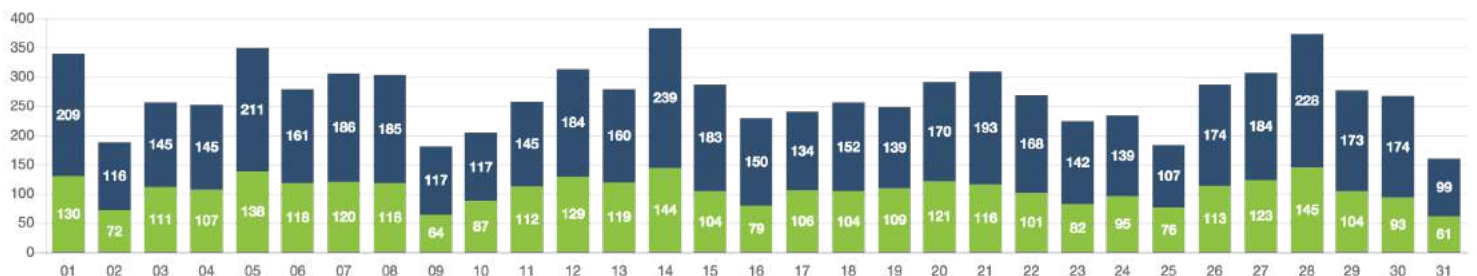

Zone Summary

AVERAGE TIME	Ride request to selected 0.06m	Ride request to pickup 11.84m					
RIDES BY WAITING TIMES	0-10 Min 1831	10-15 Min 678	15-20 Min 358	20-30 Min 289	30+ Min 108		
APP RIDES	2,859	FLAG DOWN RIDES	405	MEN DRIVEN	1,655	FEMALE DRIVEN	3,165

PASSENGERS AND RIDES BY MONTH (YTD)

PASSENGERS AND RIDES BY WEEK (YTD)

PASSENGERS AND RIDES - JANUARY

PASSENGERS AND RIDES - FEBRUARY

PASSENGERS AND RIDES - MARCH

PASSENGERS AND RIDES - APRIL

PASSENGERS AND RIDES - MAY

PASSENGERS AND RIDES - JUNE

PASSENGERS AND RIDES - JULY

PASSENGERS AND RIDES - AUGUST

PASSENGERS AND RIDES - SEPTEMBER

PASSENGERS AND RIDES - OCTOBER

PASSENGERS AND RIDES - NOVEMBER

PASSENGERS AND RIDES - DECEMBER

RIDE REQUEST MONDAY

RIDE REQUEST TUESDAY

RIDE REQUEST WEDNESDAY

RIDE REQUEST THURSDAY

RIDE REQUEST FRIDAY

RIDE REQUEST SATURDAY

RIDE REQUEST SUNDAY

TOTAL PASSENGERS MONDAY