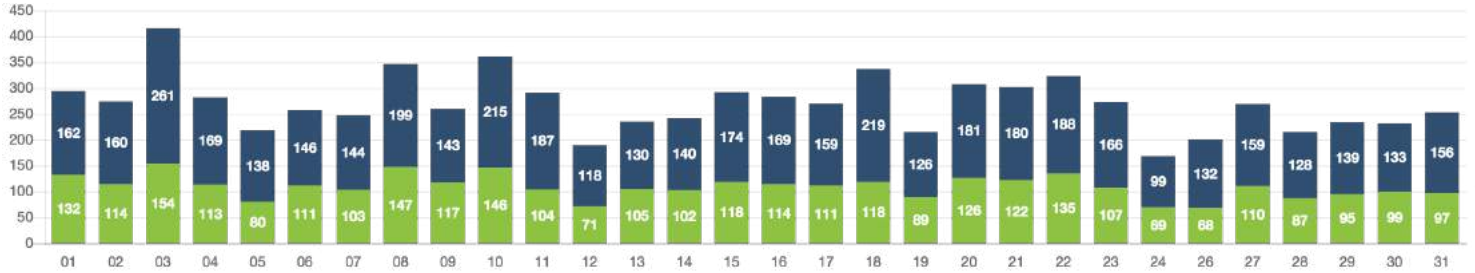

PASSENGERS AND RIDES BY MONTH (YTD)

PASSENGERS AND RIDES BY WEEK (YTD)

PASSENGERS AND RIDES - JANUARY

PASSENGERS AND RIDES - FEBRUARY

PASSENGERS AND RIDES - MARCH

PASSENGERS AND RIDES - APRIL

PASSENGERS AND RIDES - MAY

PASSENGERS AND RIDES - JUNE

PASSENGERS AND RIDES - JULY

PASSENGERS AND RIDES - AUGUST

PASSENGERS AND RIDES - SEPTEMBER

PASSENGERS AND RIDES - OCTOBER

PASSENGERS AND RIDES - NOVEMBER

PASSENGERS AND RIDES - DECEMBER

RIDE REQUEST MONDAY

RIDE REQUEST TUESDAY

RIDE REQUEST WEDNESDAY

RIDE REQUEST THURSDAY

RIDE REQUEST FRIDAY

RIDE REQUEST SATURDAY

RIDE REQUEST SUNDAY

TOTAL PASSENGERS MONDAY