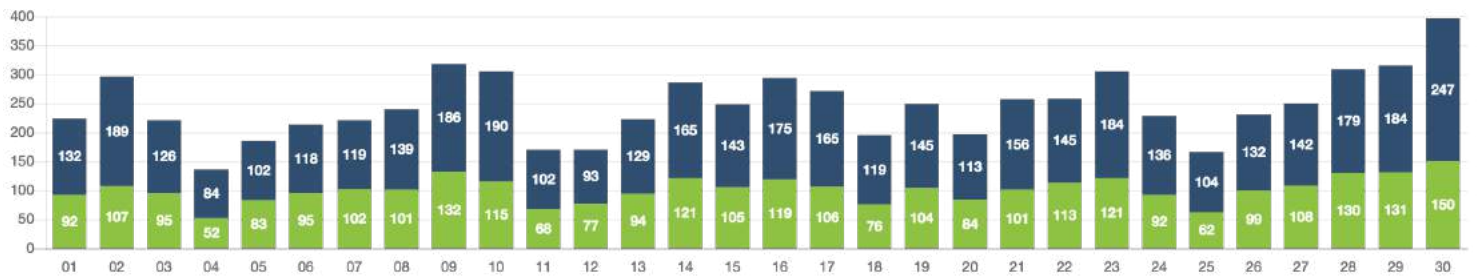

Zone Summary

AVERAGE TIME	Ride request to selected 0.06m	Ride request to pickup 11.84m					
RIDES BY WAITING TIMES	0-10 Min 1831	10-15 Min 678	15-20 Min 358	20-30 Min 289	30+ Min 108		
APP RIDES	2,859	FLAG DOWN RIDES	405	MEN DRIVEN	1,655	FEMALE DRIVEN	3,165

PASSENGERS AND RIDES BY MONTH (YTD)

PASSENGERS AND RIDES BY WEEK (YTD)

PASSENGERS AND RIDES - JANUARY

PASSENGERS AND RIDES - FEBRUARY

PASSENGERS AND RIDES - MARCH

PASSENGERS AND RIDES - APRIL

PASSENGERS AND RIDES - MAY

PASSENGERS AND RIDES - JUNE

PASSENGERS AND RIDES - JULY

PASSENGERS AND RIDES - AUGUST

PASSENGERS AND RIDES - SEPTEMBER

PASSENGERS AND RIDES - OCTOBER

PASSENGERS AND RIDES - NOVEMBER

PASSENGERS AND RIDES - DECEMBER

RIDE REQUEST MONDAY

RIDE REQUEST TUESDAY

RIDE REQUEST WEDNESDAY

RIDE REQUEST THURSDAY

RIDE REQUEST FRIDAY

RIDE REQUEST SATURDAY

RIDE REQUEST SUNDAY

TOTAL PASSENGERS MONDAY