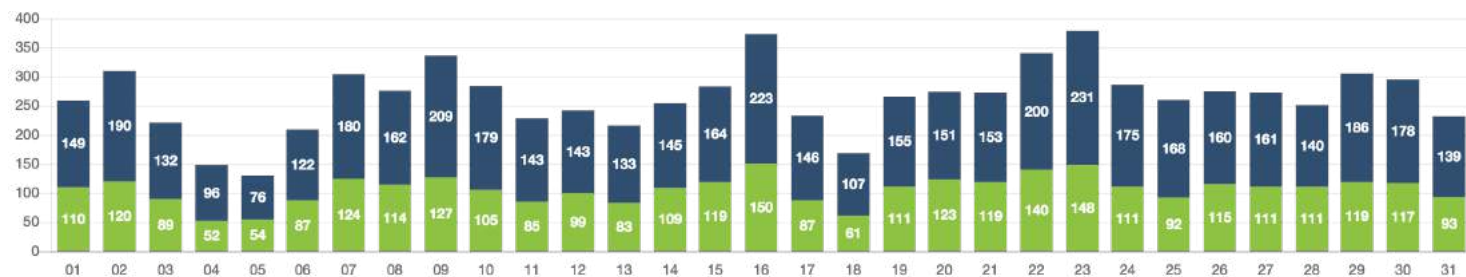

Zone Summary

AVERAGE TIME	Ride request to selected 0.06m	Ride request to pickup 11.84m					
RIDES BY WAITING TIMES	0-10 Min 1831	10-15 Min 678	15-20 Min 358	20-30 Min 289	30+ Min 108		
APP RIDES	2,859	FLAG DOWN RIDES	405	MEN DRIVEN	1,655	FEMALE DRIVEN	3,165

PASSENGERS AND RIDES BY MONTH (YTD)

PASSENGERS AND RIDES BY WEEK (YTD)

PASSENGERS AND RIDES - JANUARY

PASSENGERS AND RIDES - FEBRUARY

PASSENGERS AND RIDES - MARCH

PASSENGERS AND RIDES - APRIL

PASSENGERS AND RIDES - MAY

PASSENGERS AND RIDES - JUNE

PASSENGERS AND RIDES - JULY

PASSENGERS AND RIDES - AUGUST

PASSENGERS AND RIDES - SEPTEMBER

PASSENGERS AND RIDES - OCTOBER

PASSENGERS AND RIDES - NOVEMBER

PASSENGERS AND RIDES - DECEMBER

RIDE REQUEST MONDAY

RIDE REQUEST TUESDAY

RIDE REQUEST WEDNESDAY

RIDE REQUEST THURSDAY

RIDE REQUEST FRIDAY

RIDE REQUEST SATURDAY

RIDE REQUEST SUNDAY

TOTAL PASSENGERS MONDAY