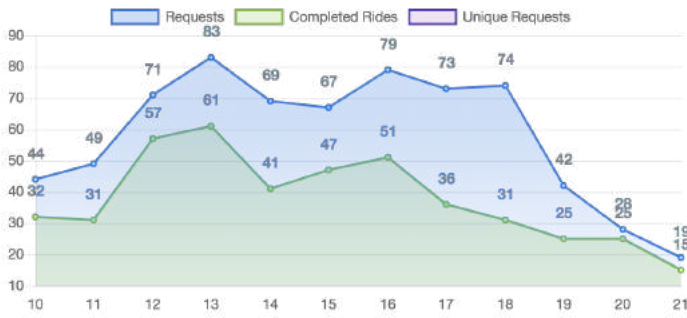

PASSENGERS AND RIDES BY MONTH (YTD)

PASSENGERS AND RIDES BY WEEK (YTD)

PASSENGERS AND RIDES - JANUARY

PASSENGERS AND RIDES - FEBRUARY

PASSENGERS AND RIDES - MARCH

PASSENGERS AND RIDES - APRIL

PASSENGERS AND RIDES - MAY

PASSENGERS AND RIDES - JUNE

PASSENGERS AND RIDES - JULY

PASSENGERS AND RIDES - AUGUST

PASSENGERS AND RIDES - SEPTEMBER

PASSENGERS AND RIDES - OCTOBER

PASSENGERS AND RIDES - NOVEMBER

PASSENGERS AND RIDES - DECEMBER

RIDE REQUEST MONDAY

RIDE REQUEST TUESDAY

RIDE REQUEST WEDNESDAY

RIDE REQUEST THURSDAY

RIDE REQUEST FRIDAY

RIDE REQUEST SATURDAY

RIDE REQUEST SUNDAY

TOTAL PASSENGERS MONDAY

TOTAL PASSENGERS TUESDAY

TOTAL PASSENGERS WEDNESDAY

TOTAL PASSENGERS THURSDAY

TOTAL PASSENGERS FRIDAY

TOTAL PASSENGERS SATURDAY

TOTAL PASSENGERS SUNDAY

RIDES REQUEST PICKUP

RIDES REQUEST DROPOFF