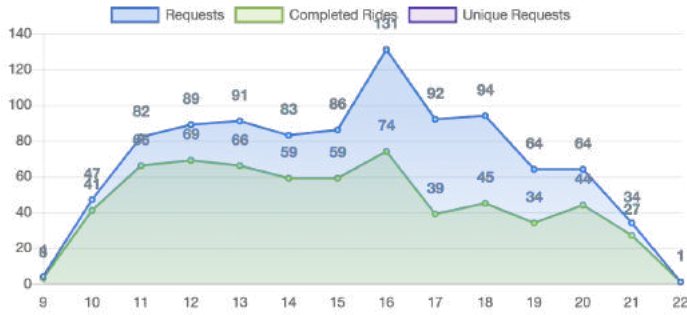

PASSENGERS AND RIDES - JUNE

PASSENGERS AND RIDES - JULY

PASSENGERS AND RIDES - AUGUST

PASSENGERS AND RIDES - SEPTEMBER

PASSENGERS AND RIDES - OCTOBER

PASSENGERS AND RIDES - NOVEMBER

PASSENGERS AND RIDES - DECEMBER

RIDE REQUEST MONDAY

RIDE REQUEST TUESDAY

RIDE REQUEST WEDNESDAY

RIDE REQUEST THURSDAY

RIDE REQUEST FRIDAY

RIDE REQUEST SATURDAY

RIDE REQUEST SUNDAY

TOTAL PASSENGERS MONDAY

TOTAL PASSENGERS TUESDAY

TOTAL PASSENGERS WEDNESDAY

TOTAL PASSENGERS THURSDAY

TOTAL PASSENGERS FRIDAY

TOTAL PASSENGERS SATURDAY

TOTAL PASSENGERS SUNDAY

RIDES REQUEST PICKUP

RIDES REQUEST DROPOFF