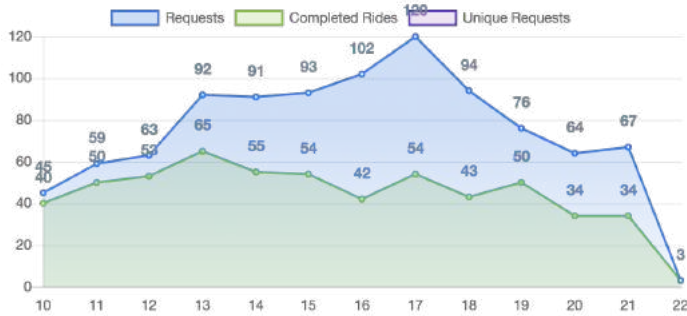

PASSENGERS AND RIDES - JUNE

PASSENGERS AND RIDES - JULY

PASSENGERS AND RIDES - AUGUST

PASSENGERS AND RIDES - SEPTEMBER

PASSENGERS AND RIDES - OCTOBER

PASSENGERS AND RIDES - NOVEMBER

PASSENGERS AND RIDES - DECEMBER

RIDE REQUEST MONDAY

RIDE REQUEST TUESDAY

RIDE REQUEST WEDNESDAY

RIDE REQUEST THURSDAY

RIDE REQUEST FRIDAY

RIDE REQUEST SATURDAY

RIDE REQUEST SUNDAY

TOTAL PASSENGERS MONDAY

TOTAL PASSENGERS TUESDAY

TOTAL PASSENGERS WEDNESDAY

TOTAL PASSENGERS THURSDAY

TOTAL PASSENGERS FRIDAY

TOTAL PASSENGERS SATURDAY

TOTAL PASSENGERS SUNDAY

RIDES REQUEST PICKUP

RIDES REQUEST DROPOFF