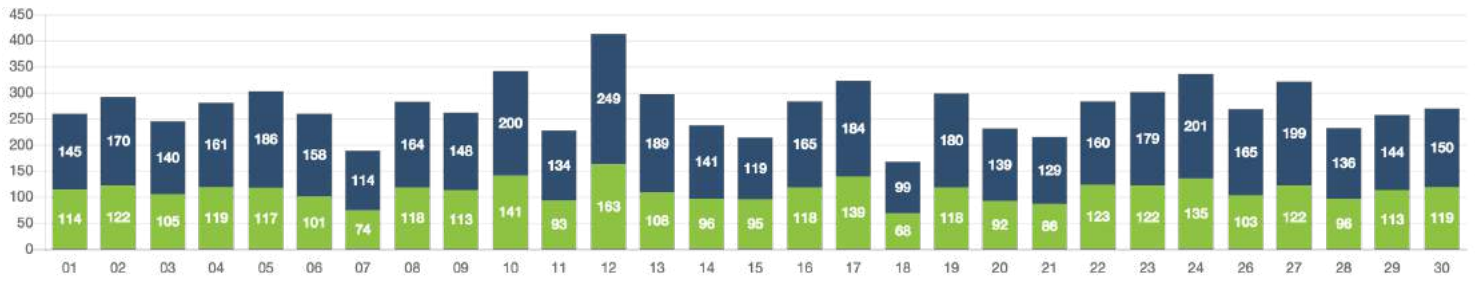

PASSENGERS AND RIDES BY MONTH (YTD)

PASSENGERS AND RIDES BY WEEK (YTD)

PASSENGERS AND RIDES - JANUARY

PASSENGERS AND RIDES - FEBRUARY

PASSENGERS AND RIDES - MARCH

PASSENGERS AND RIDES - APRIL

PASSENGERS AND RIDES - MAY

PASSENGERS AND RIDES - JUNE

PASSENGERS AND RIDES - JULY

PASSENGERS AND RIDES - AUGUST

PASSENGERS AND RIDES - SEPTEMBER

PASSENGERS AND RIDES - OCTOBER

PASSENGERS AND RIDES - NOVEMBER

PASSENGERS AND RIDES - DECEMBER

RIDE REQUEST MONDAY

RIDE REQUEST TUESDAY

RIDE REQUEST WEDNESDAY

RIDE REQUEST THURSDAY

RIDE REQUEST FRIDAY

RIDE REQUEST SATURDAY

RIDE REQUEST SUNDAY

TOTAL PASSENGERS MONDAY