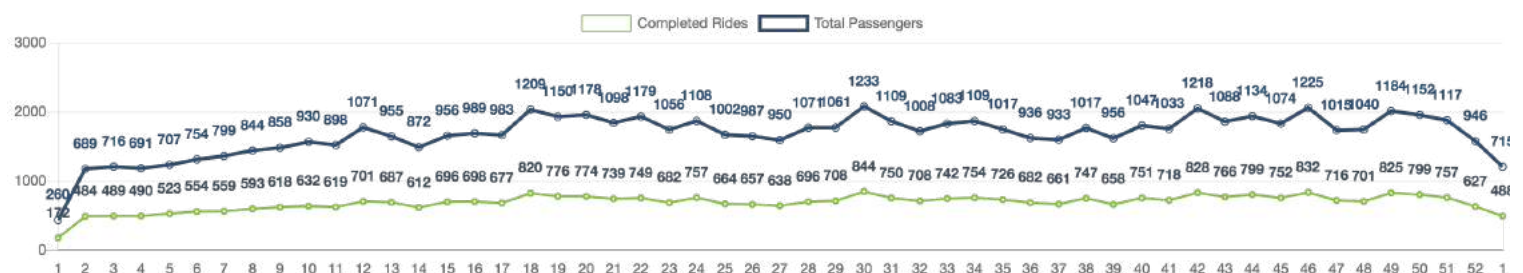

Zone Summary

AVERAGE TIME	Ride request to selected 0.06m	Ride request to pickup 11.84m					
RIDES BY WAITING TIMES	0-10 Min 1831	10-15 Min 678	15-20 Min 358	20-30 Min 289	30+ Min 108		
APP RIDES	2,859	FLAG DOWN RIDES	405	MEN DRIVEN	1,655	FEMALE DRIVEN	3,165

PASSENGERS AND RIDES BY MONTH (YTD)

PASSENGERS AND RIDES BY WEEK (YTD)

PASSENGERS AND RIDES - JANUARY

PASSENGERS AND RIDES - FEBRUARY

PASSENGERS AND RIDES - MARCH

PASSENGERS AND RIDES - APRIL

PASSENGERS AND RIDES - MAY