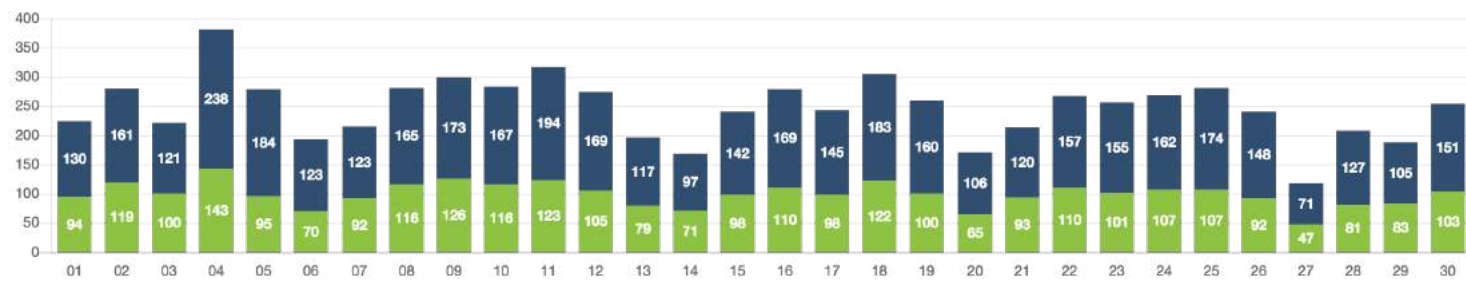

Zone Summary

AVERAGE TIME	Ride request to selected 0.06m	Ride request to pickup 11.84m					
RIDES BY WAITING TIMES	0-10 Min 1831	10-15 Min 678	15-20 Min 358	20-30 Min 289	30+ Min 108		
APP RIDES	2,859	FLAG DOWN RIDES	405	MEN DRIVEN	1,655	FEMALE DRIVEN	3,165

PASSENGERS AND RIDES BY MONTH (YTD)

PASSENGERS AND RIDES BY WEEK (YTD)

PASSENGERS AND RIDES - JANUARY

PASSENGERS AND RIDES - FEBRUARY

PASSENGERS AND RIDES - MARCH

PASSENGERS AND RIDES - APRIL

PASSENGERS AND RIDES - MAY

PASSENGERS AND RIDES - JUNE

PASSENGERS AND RIDES - JULY

PASSENGERS AND RIDES - AUGUST

PASSENGERS AND RIDES - SEPTEMBER

PASSENGERS AND RIDES - OCTOBER

PASSENGERS AND RIDES - NOVEMBER

PASSENGERS AND RIDES - DECEMBER

RIDE REQUEST MONDAY

RIDE REQUEST TUESDAY

RIDE REQUEST WEDNESDAY

RIDE REQUEST THURSDAY

RIDE REQUEST FRIDAY

RIDE REQUEST SATURDAY

RIDE REQUEST SUNDAY

TOTAL PASSENGERS MONDAY