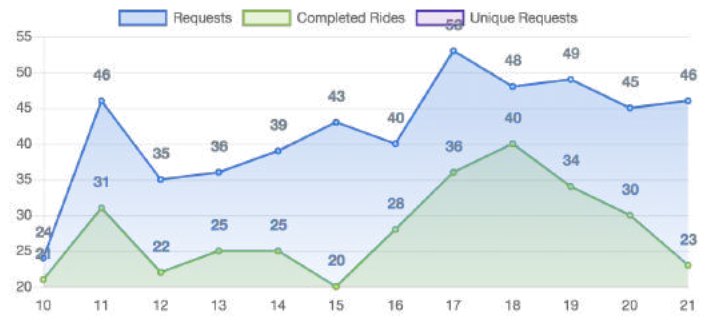

PASSENGERS AND RIDES - JUNE

PASSENGERS AND RIDES - JULY

PASSENGERS AND RIDES - AUGUST

PASSENGERS AND RIDES - SEPTEMBER

PASSENGERS AND RIDES - OCTOBER

PASSENGERS AND RIDES - NOVEMBER

PASSENGERS AND RIDES - DECEMBER

RIDE REQUEST MONDAY

RIDE REQUEST TUESDAY

RIDE REQUEST WEDNESDAY

RIDE REQUEST THURSDAY

RIDE REQUEST FRIDAY

RIDE REQUEST SATURDAY

RIDE REQUEST SUNDAY

TOTAL PASSENGERS MONDAY

TOTAL PASSENGERS TUESDAY

TOTAL PASSENGERS WEDNESDAY

TOTAL PASSENGERS THURSDAY

TOTAL PASSENGERS FRIDAY

TOTAL PASSENGERS SATURDAY

TOTAL PASSENGERS SUNDAY

RIDES REQUEST PICKUP

RIDES REQUEST DROPOFF