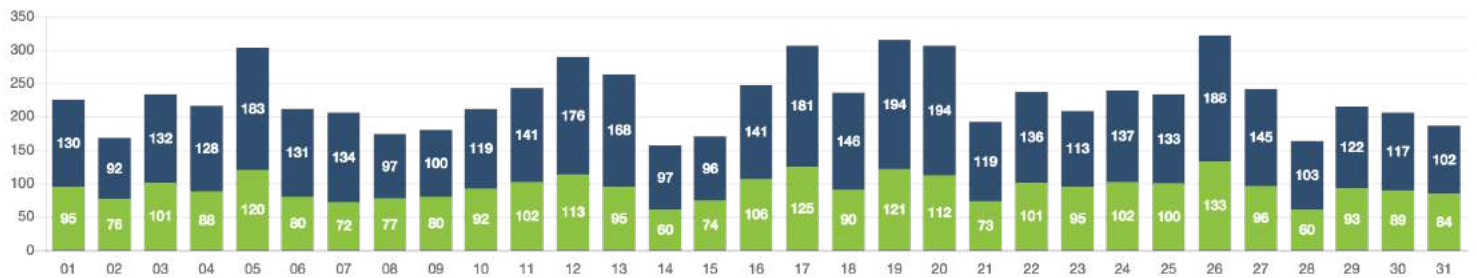

Zone Summary

AVERAGE TIME	Ride request to selected 0.06m	Ride request to pickup 11.84m					
RIDES BY WAITING TIMES	0-10 Min 1831	10-15 Min 678	15-20 Min 358	20-30 Min 289	30+ Min 108		
APP RIDES	2,859	FLAG DOWN RIDES	405	MEN DRIVEN	1,655	FEMALE DRIVEN	3,165

PASSENGERS AND RIDES BY MONTH (YTD)

PASSENGERS AND RIDES BY WEEK (YTD)

PASSENGERS AND RIDES - JANUARY

PASSENGERS AND RIDES - FEBRUARY

PASSENGERS AND RIDES - MARCH

PASSENGERS AND RIDES - APRIL

PASSENGERS AND RIDES - MAY

PASSENGERS AND RIDES - JUNE

PASSENGERS AND RIDES - JULY

PASSENGERS AND RIDES - AUGUST

PASSENGERS AND RIDES - SEPTEMBER

PASSENGERS AND RIDES - OCTOBER

PASSENGERS AND RIDES - NOVEMBER

PASSENGERS AND RIDES - DECEMBER

RIDE REQUEST MONDAY

RIDE REQUEST TUESDAY

RIDE REQUEST WEDNESDAY

RIDE REQUEST THURSDAY

RIDE REQUEST FRIDAY

RIDE REQUEST SATURDAY

RIDE REQUEST SUNDAY

TOTAL PASSENGERS MONDAY