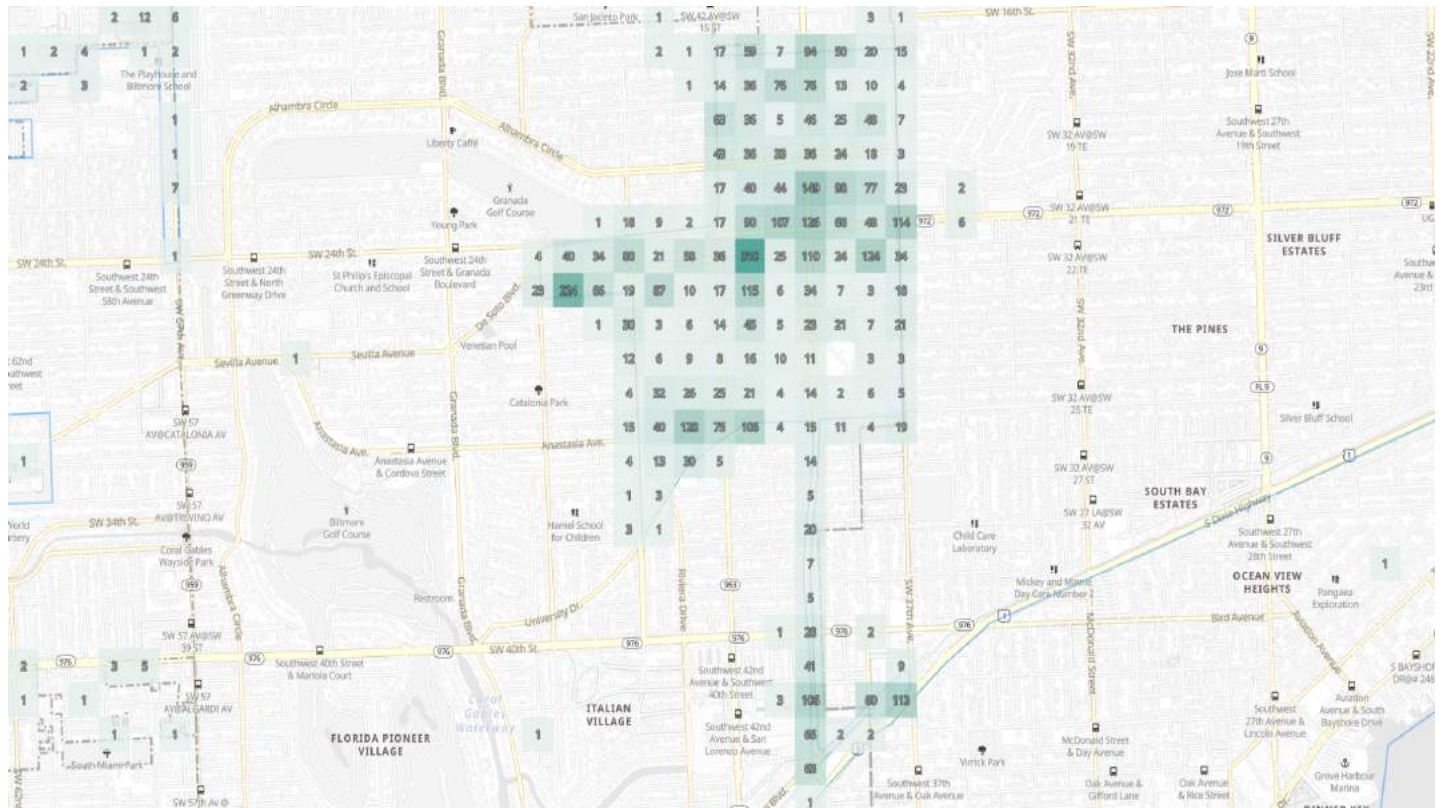

RIDE REQUEST MONDAY

RIDE REQUEST TUESDAY

RIDE REQUEST WEDNESDAY

RIDE REQUEST THURSDAY

RIDE REQUEST FRIDAY

RIDE REQUEST SATURDAY

RIDE REQUEST SUNDAY

TOTAL PASSENGERS MONDAY

TOTAL PASSENGERS TUESDAY

TOTAL PASSENGERS WEDNESDAY

TOTAL PASSENGERS THURSDAY

TOTAL PASSENGERS FRIDAY

TOTAL PASSENGERS SATURDAY

TOTAL PASSENGERS SUNDAY

RIDES REQUEST PICKUP

RIDES REQUEST DROPOFF