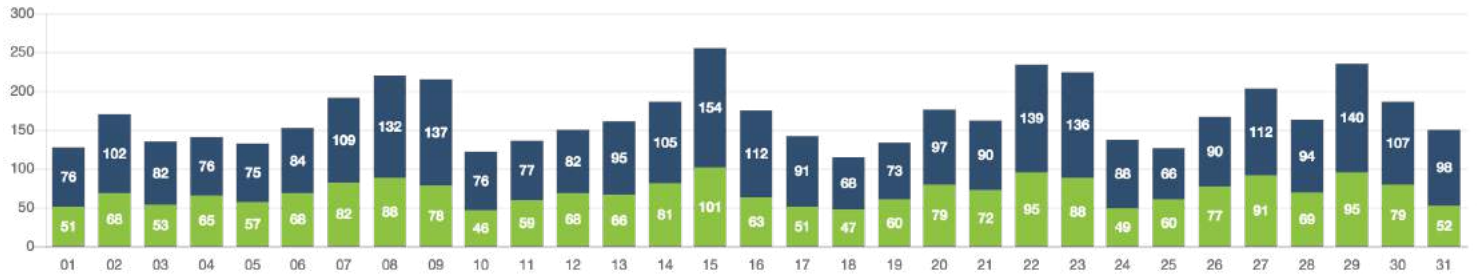

Zone Summary

AVERAGE TIME	Ride request to selected 0.06m	Ride request to pickup 11.84m					
RIDES BY WAITING TIMES	0-10 Min 1831	10-15 Min 678	15-20 Min 358	20-30 Min 289	30+ Min 108		
APP RIDES	2,859	FLAG DOWN RIDES	405	MEN DRIVEN	1,655	FEMALE DRIVEN	3,165

PASSENGERS AND RIDES BY MONTH (YTD)

PASSENGERS AND RIDES BY WEEK (YTD)

PASSENGERS AND RIDES - JANUARY

PASSENGERS AND RIDES - FEBRUARY

PASSENGERS AND RIDES - MARCH

PASSENGERS AND RIDES - APRIL

PASSENGERS AND RIDES - MAY