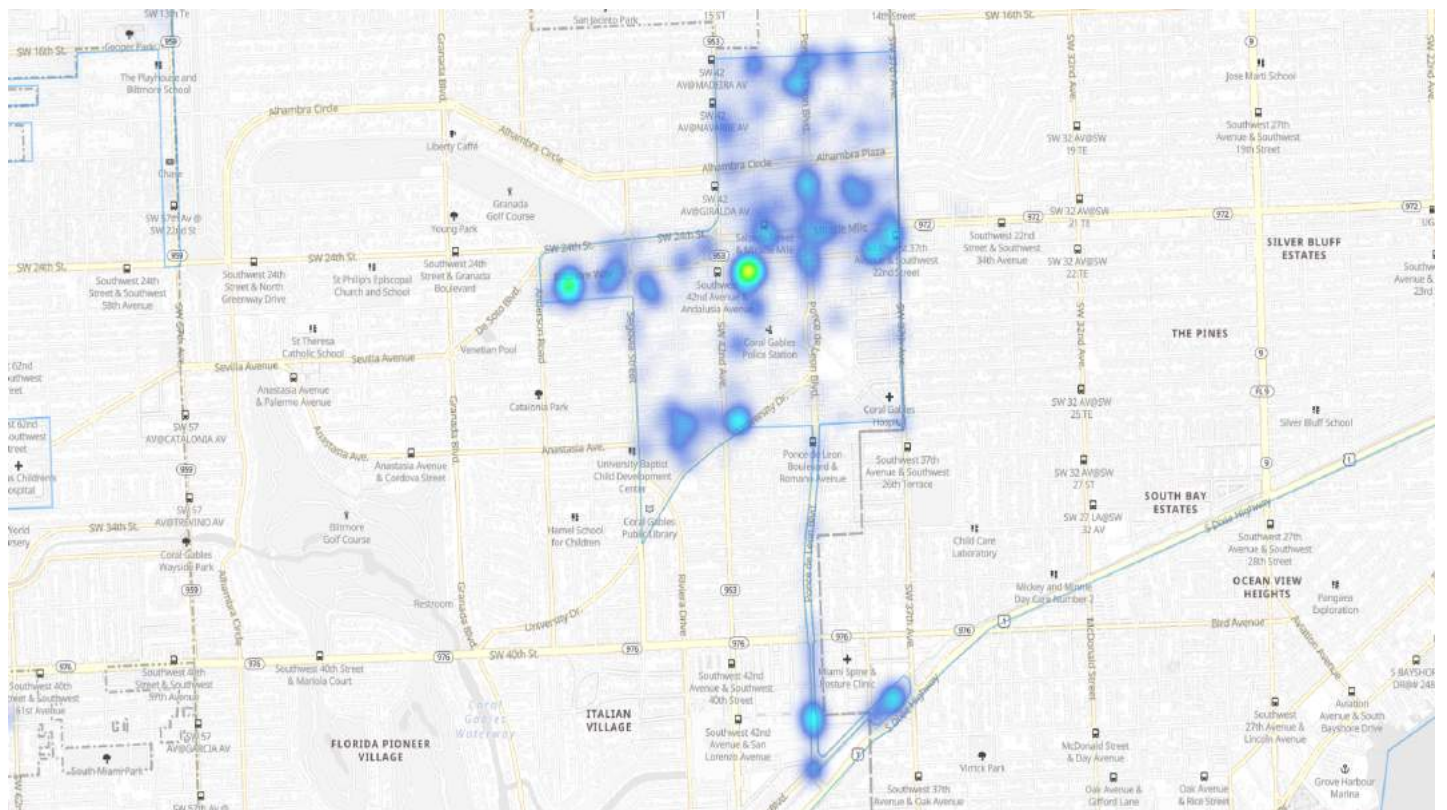

RIDE REQUEST MONDAY

RIDE REQUEST TUESDAY

RIDE REQUEST WEDNESDAY

RIDE REQUEST THURSDAY

RIDE REQUEST FRIDAY

RIDE REQUEST SATURDAY

RIDE REQUEST SUNDAY

TOTAL PASSENGERS MONDAY

TOTAL PASSENGERS TUESDAY

TOTAL PASSENGERS WEDNESDAY

TOTAL PASSENGERS THURSDAY

TOTAL PASSENGERS FRIDAY

TOTAL PASSENGERS SATURDAY

TOTAL PASSENGERS SUNDAY

RIDES REQUEST PICKUP

RIDES REQUEST DROPOFF