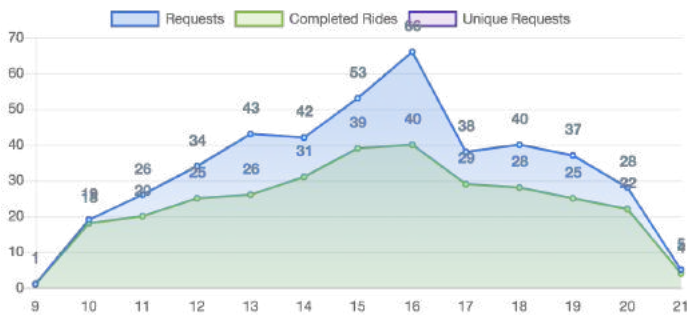

PASSENGERS AND RIDES - JUNE

PASSENGERS AND RIDES - JULY

PASSENGERS AND RIDES - AUGUST

PASSENGERS AND RIDES - SEPTEMBER

PASSENGERS AND RIDES - OCTOBER

PASSENGERS AND RIDES - NOVEMBER

PASSENGERS AND RIDES - DECEMBER

RIDE REQUEST MONDAY

RIDE REQUEST TUESDAY

RIDE REQUEST WEDNESDAY

RIDE REQUEST THURSDAY

RIDE REQUEST FRIDAY

RIDE REQUEST SATURDAY

RIDE REQUEST SUNDAY

TOTAL PASSENGERS MONDAY

TOTAL PASSENGERS TUESDAY

TOTAL PASSENGERS WEDNESDAY

TOTAL PASSENGERS THURSDAY

TOTAL PASSENGERS FRIDAY

TOTAL PASSENGERS SATURDAY

TOTAL PASSENGERS SUNDAY

RIDES REQUEST PICKUP

RIDES REQUEST DROPOFF