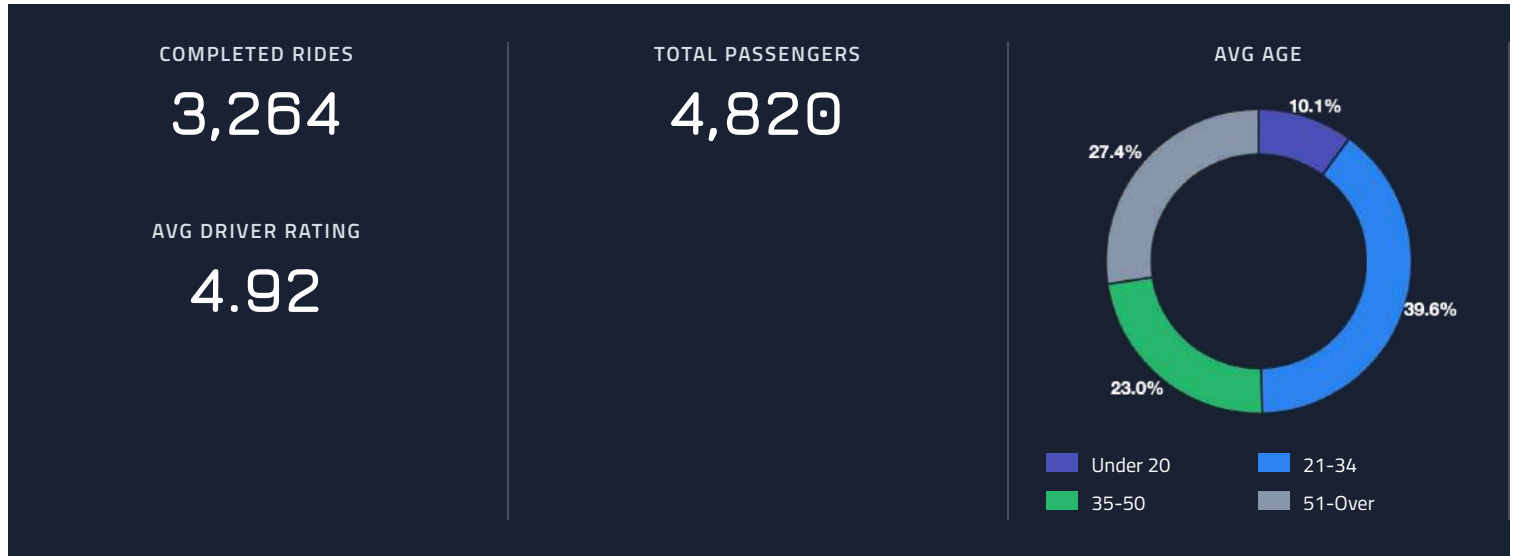

Zone Summary

AVERAGE TIME	Ride request to selected 0.06m	Ride request to pickup 11.84m					
RIDES BY WAITING TIMES	0-10 Min 1831	10-15 Min 678	15-20 Min 358	20-30 Min 289	30+ Min 108		
APP RIDES	2,859	FLAG DOWN RIDES	405	MEN DRIVEN	1,655	FEMALE DRIVEN	3,165

PASSENGERS AND RIDES BY MONTH (YTD)

PASSENGERS AND RIDES BY WEEK (YTD)

PASSENGERS AND RIDES - JANUARY

PASSENGERS AND RIDES - FEBRUARY

PASSENGERS AND RIDES - MARCH

PASSENGERS AND RIDES - APRIL

PASSENGERS AND RIDES - MAY

RIDE REQUEST MONDAY

RIDE REQUEST TUESDAY

RIDE REQUEST WEDNESDAY

RIDE REQUEST THURSDAY

RIDE REQUEST FRIDAY

RIDE REQUEST SATURDAY

RIDE REQUEST SUNDAY

TOTAL PASSENGERS MONDAY

TOTAL PASSENGERS TUESDAY

TOTAL PASSENGERS WEDNESDAY

TOTAL PASSENGERS THURSDAY

TOTAL PASSENGERS FRIDAY

TOTAL PASSENGERS SATURDAY

TOTAL PASSENGERS SUNDAY

RIDES REQUEST PICKUP

RIDES REQUEST DROPOFF