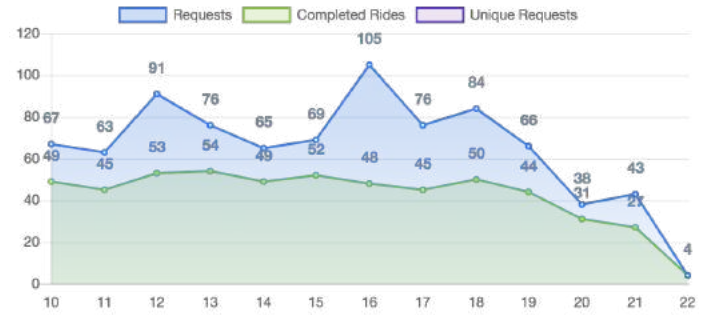

PASSENGERS AND RIDES - JUNE

PASSENGERS AND RIDES - JULY

PASSENGERS AND RIDES - AUGUST

PASSENGERS AND RIDES - SEPTEMBER

PASSENGERS AND RIDES - OCTOBER

PASSENGERS AND RIDES - NOVEMBER

PASSENGERS AND RIDES - DECEMBER

RIDE REQUEST MONDAY

RIDE REQUEST TUESDAY

RIDE REQUEST WEDNESDAY

RIDE REQUEST THURSDAY

RIDE REQUEST FRIDAY

RIDE REQUEST SATURDAY

RIDE REQUEST SUNDAY

TOTAL PASSENGERS MONDAY

TOTAL PASSENGERS TUESDAY

TOTAL PASSENGERS WEDNESDAY

TOTAL PASSENGERS THURSDAY

TOTAL PASSENGERS FRIDAY

TOTAL PASSENGERS SATURDAY

TOTAL PASSENGERS SUNDAY

RIDES REQUEST PICKUP

RIDES REQUEST DROPOFF