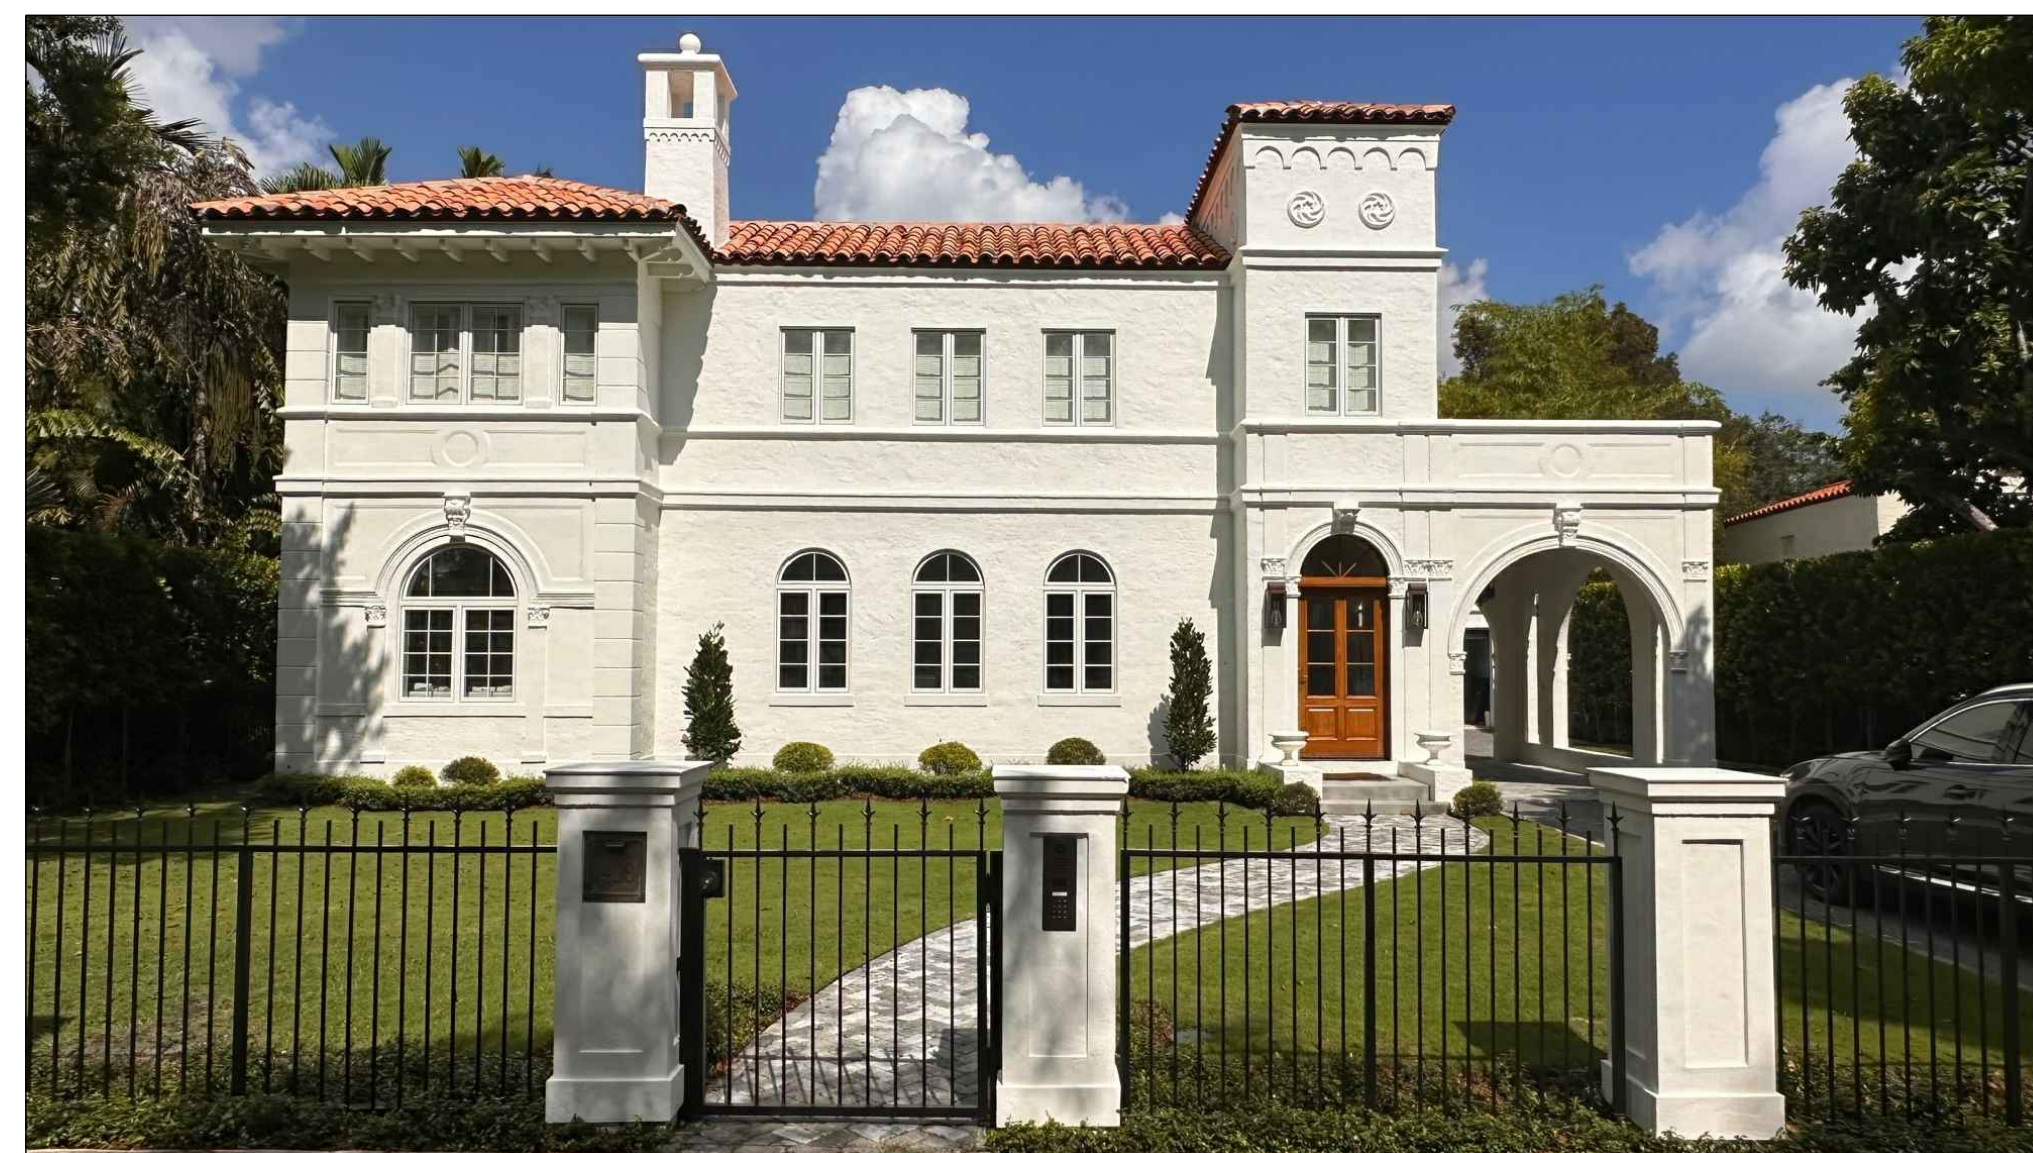

THE  
CANTOS RESIDENCE  
1409 ALHAMBRA CIRCLE  
ADDITION

CALLUM GIBB ARCHITECT PA

NOVEMBER 2023