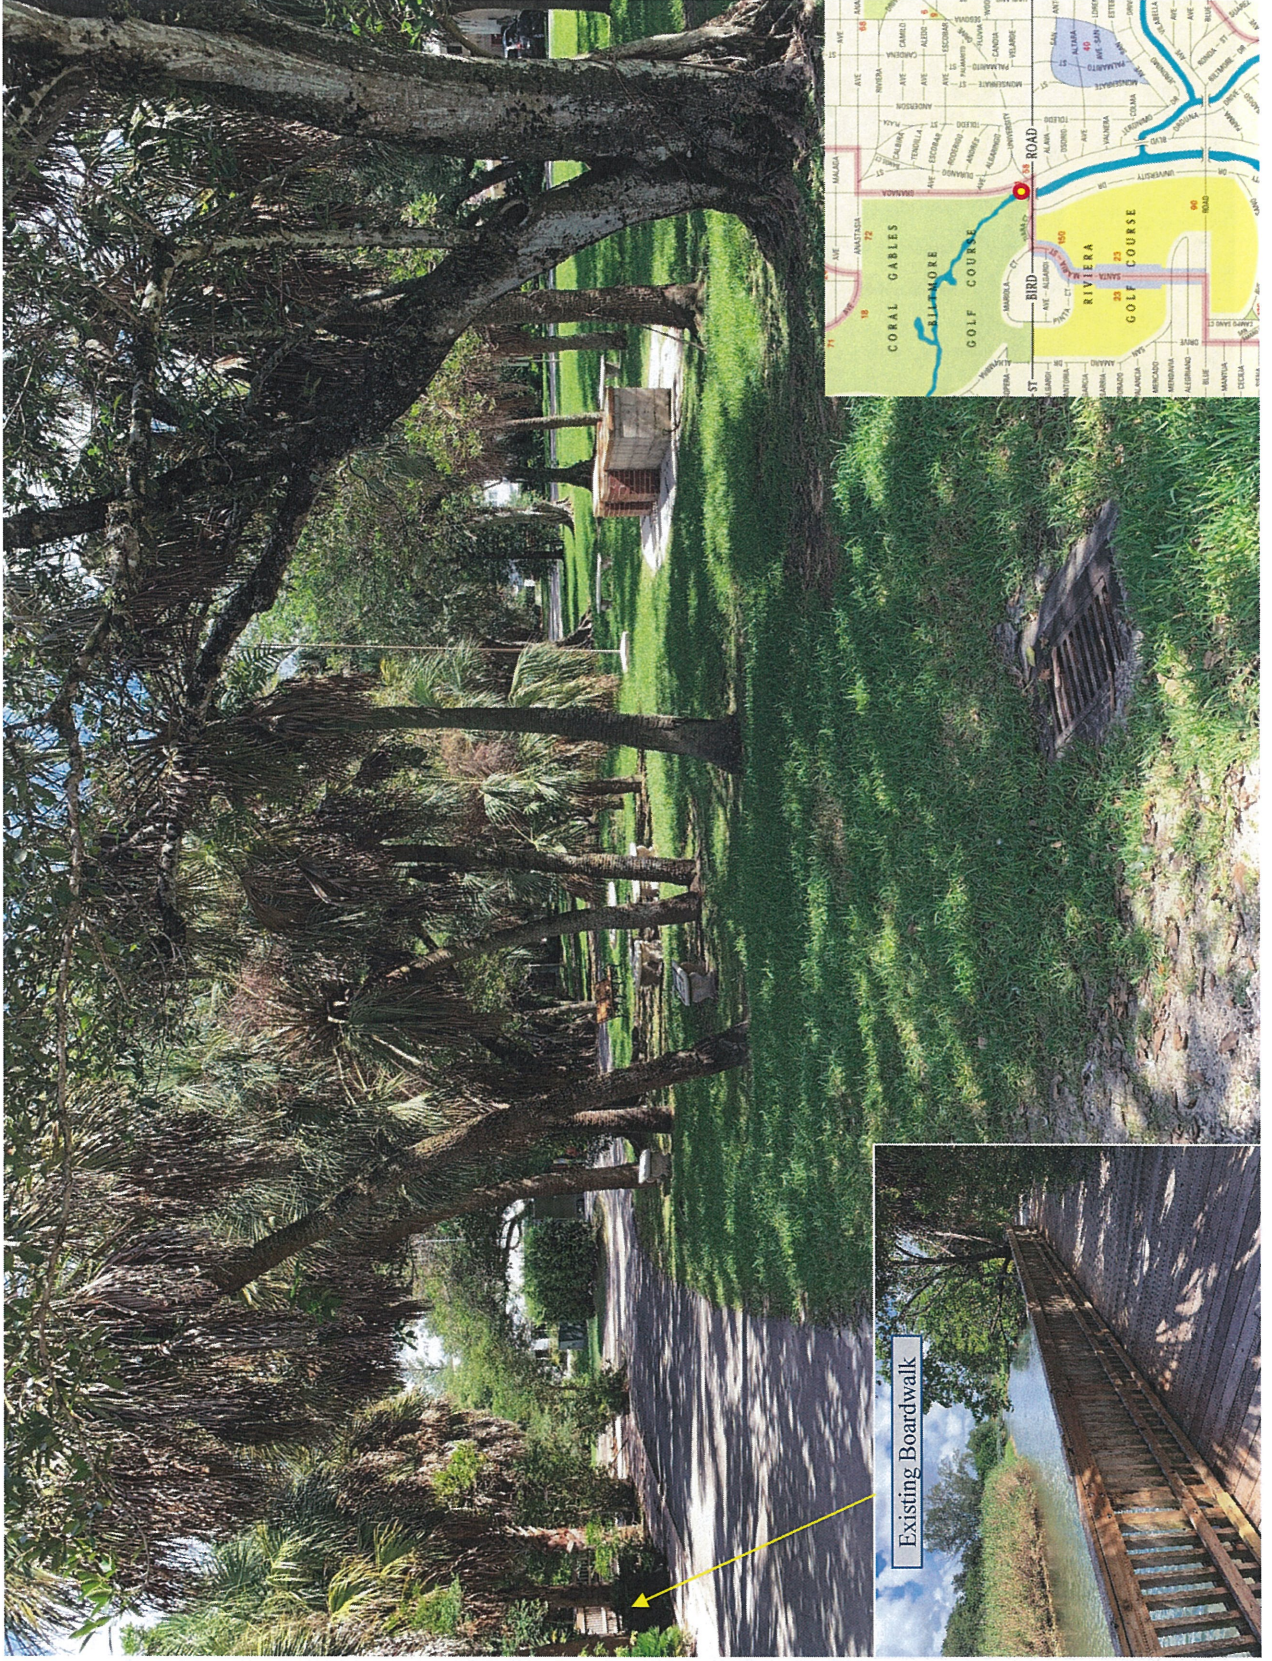

Ruth Bryan Owen Park Granada & Bird Rd.

Ruth Bryan Owen Park Granada & Bird Rd.

- The Waterway Board Recommends:
- Create a proper canoe launch.
 - Repair the BBQ area.
 - Add a water fountain.
 - Add a bike rack.
 - Add more trash cans.