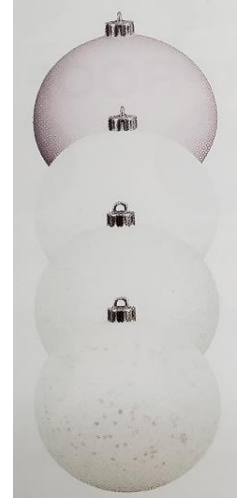

MIAMI CHRISTMAS LIGHTS 

MIAMI CHRISTMAS LIGHTS

CORAL GABLES

ly. Actual production may deviate from art

MIAMI CHRISTMAS LIGHTS

**Ball Ornaments - 8" - 10" - 12"**

Matte, Shiny, Glitter

RED

LIME GREEN

GOLD

SILVER

WHITE

**Finial Ornaments - 14"**

Shiny

RED

LIME GREEN

SILVER

**Candy Glitter Swirl Drop - 8"**

RED

LIME GREEN

GOLD

SILVER

RED AND LIME

GOLD AND WHITE

**Mercury Drop Ornaments - 13"**

RED

LIME GREEN

GOLD

SILVER

All available colors may not be pictured.  
Colors and finishes are based on availability.