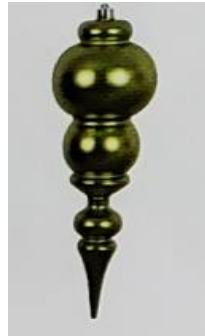

MIAMI CHRISTMAS LIGHTS 

MIAMI CHRISTMAS LIGHTS

CORAL GABLES

ly. Actual production may deviate from art

MIAMI CHRISTMAS LIGHTS

**Ball Ornaments - 8" - 10" - 12"**

Matte, Shiny, Glitter

RED

LIME GREEN

GOLD

SILVER

WHITE

**Finial Ornaments - 14"**

Shiny

RED

LIME GREEN

SILVER

**Candy Glitter Swirl Drop - 8"**

RED

LIME GREEN

GOLD

SILVER

RED AND LIME

GOLD AND WHITE

RED AND GOLD

**Mercury Ball Ornaments - 8" - 10" - 12"**

RED

LIME GREEN

GOLD

SILVER

**Mercury Onion Ornaments - 8"**

LIME GREEN