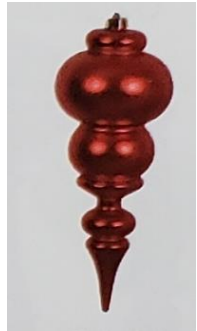

MIAMI CHRISTMAS LIGHTS 

MIAMI CHRISTMAS LIGHTS

CORAL GABLES

ly. Actual production may deviate from art

MIAMI CHRISTMAS LIGHTS

**Ball Ornaments - 8" - 10" - 12"**

Matte, Shiny, Glitter

RED

LIME GREEN

GOLD

SILVER

WHITE

**Finial Ornaments - 14"**

Shiny

RED

LIME GREEN

SILVER

**Candy Glitter Swirl Drop - 8"**

RED

LIME GREEN

GOLD

SILVER

RED AND LIME

GOLD AND WHITE